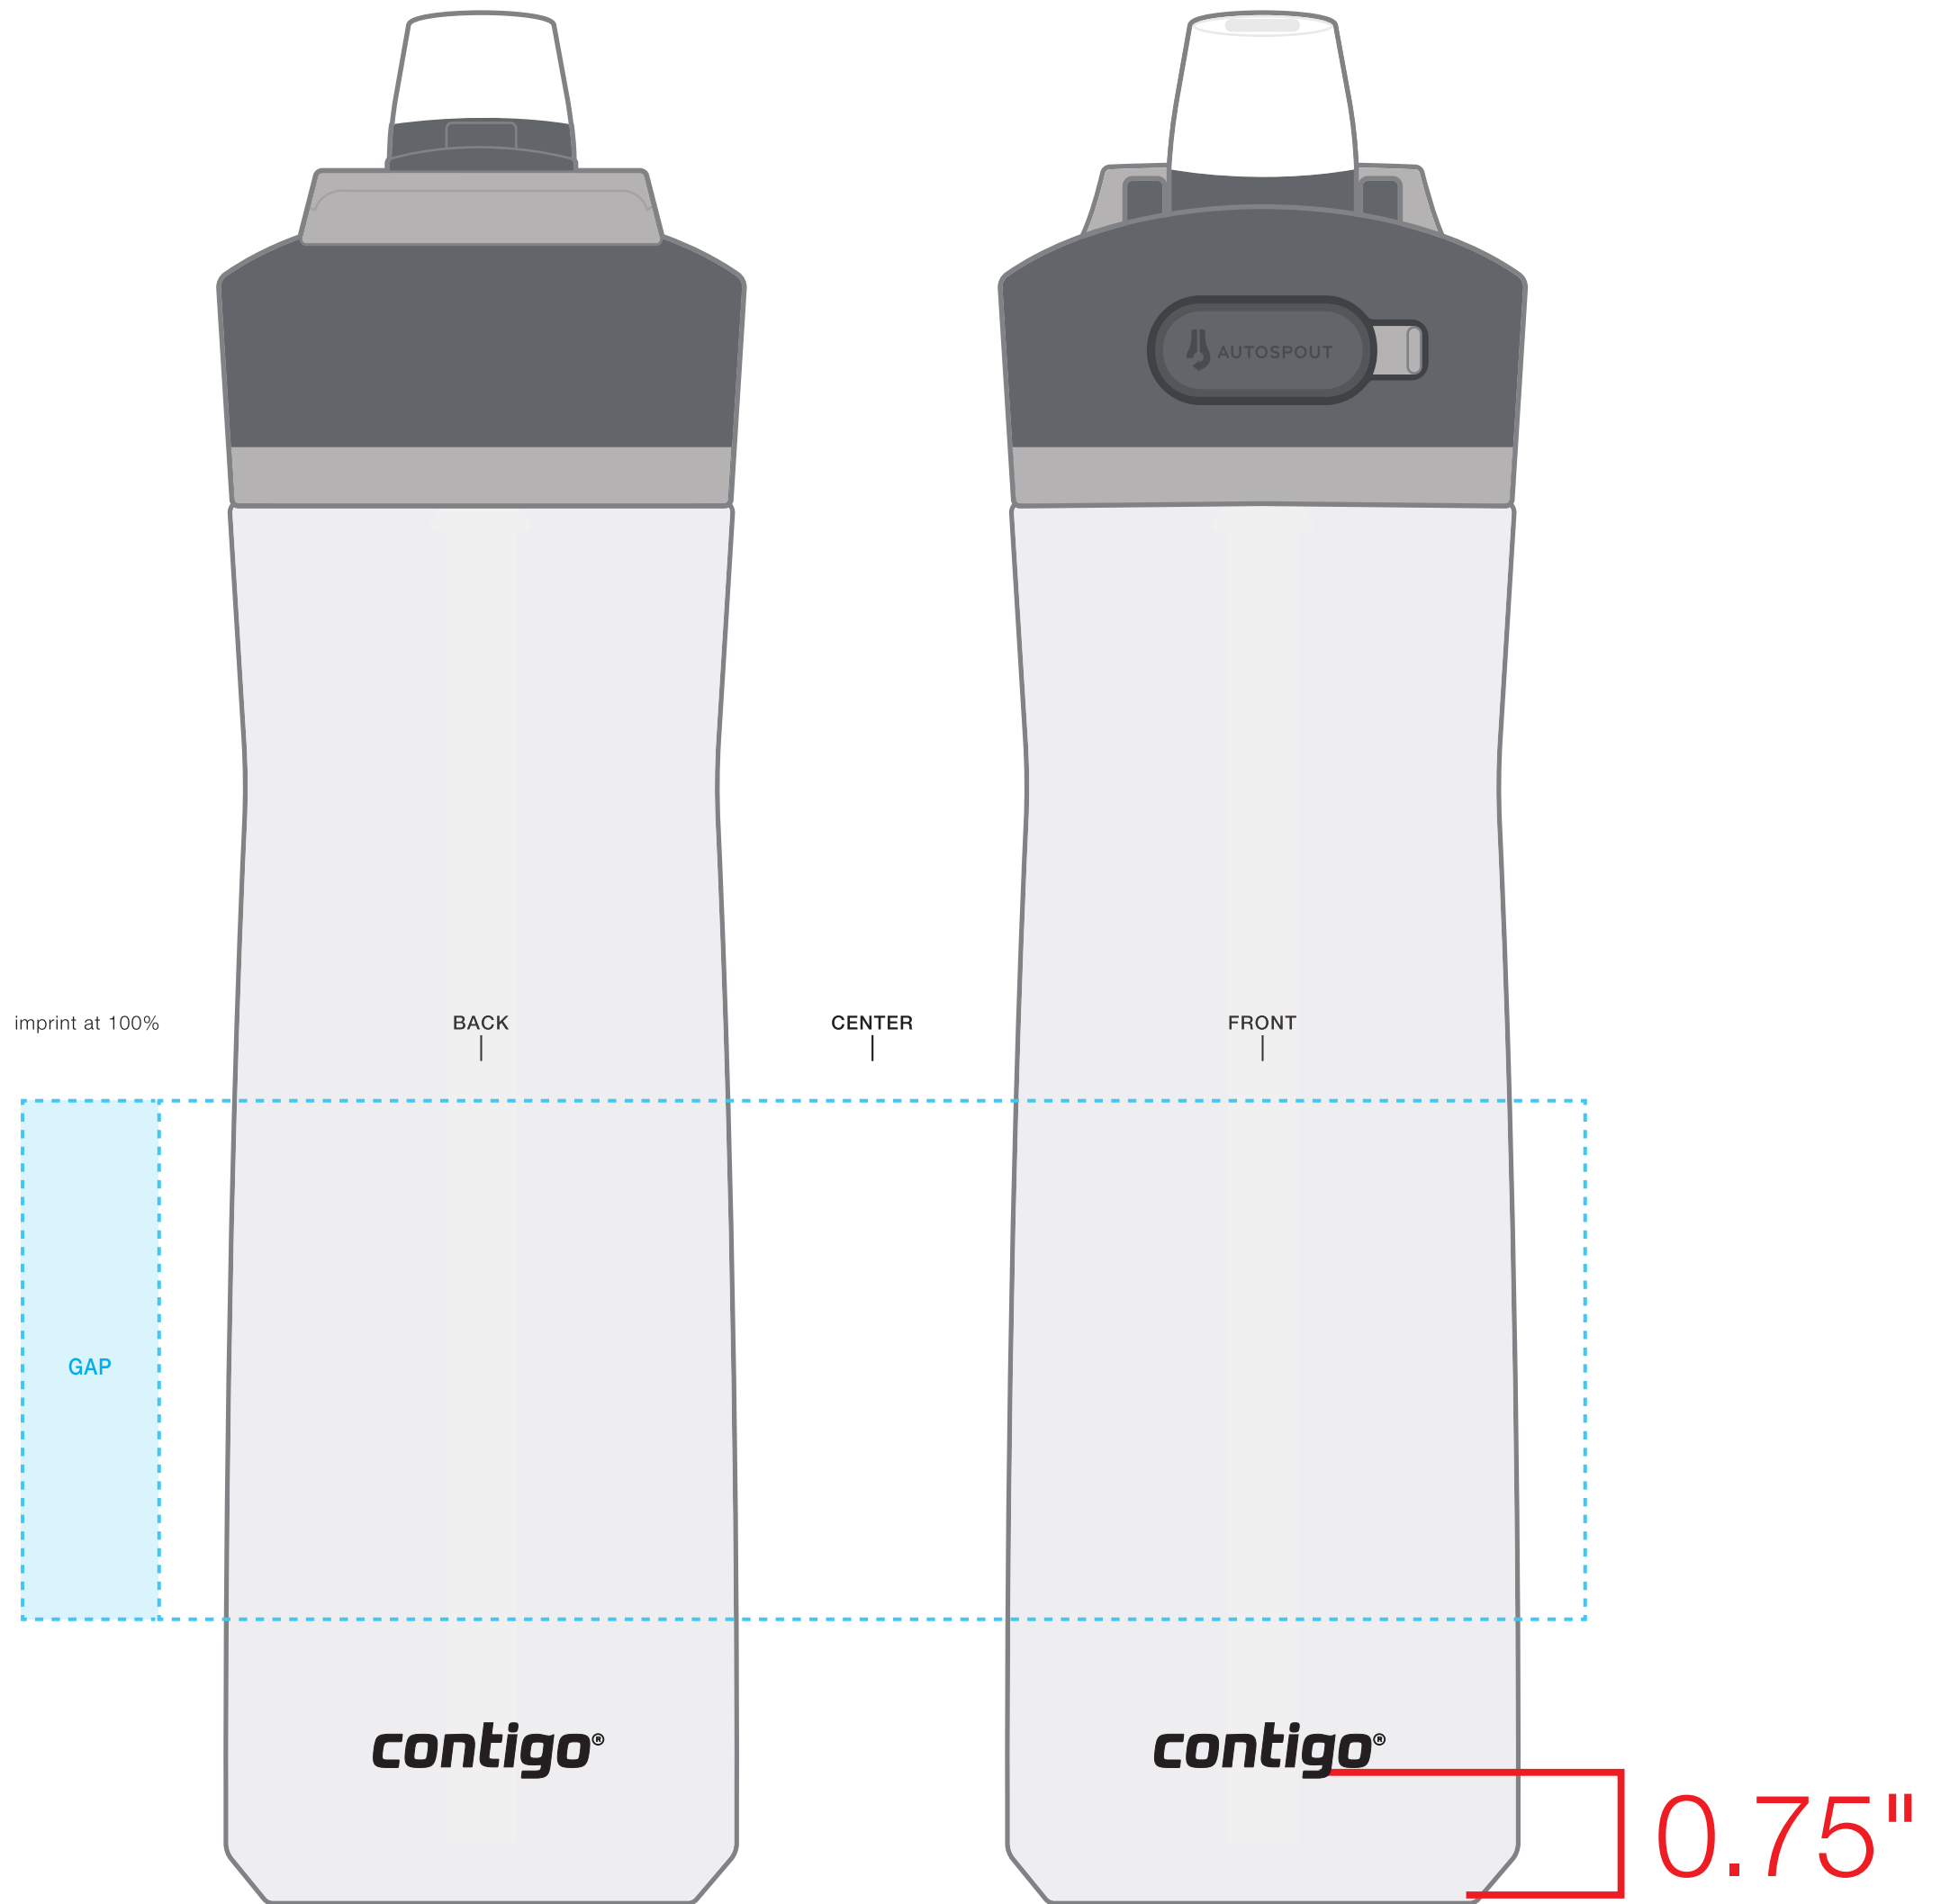

CONTIGO LOGOS PRINT 0.75" FROM BOTTOM  
\*CONTIGO LOGOS WILL BE PRINTED A COLOR FROM WITHIN ARTWORK\*

24 oz contigo ashland 2.0  
AVAILABLE IMPRINT AREA [DASHED BLUE LINE] = 3" h x 2.75" w x 8.25" wrap  
[ 9.04" full wrap when printing more than one imprint color ]