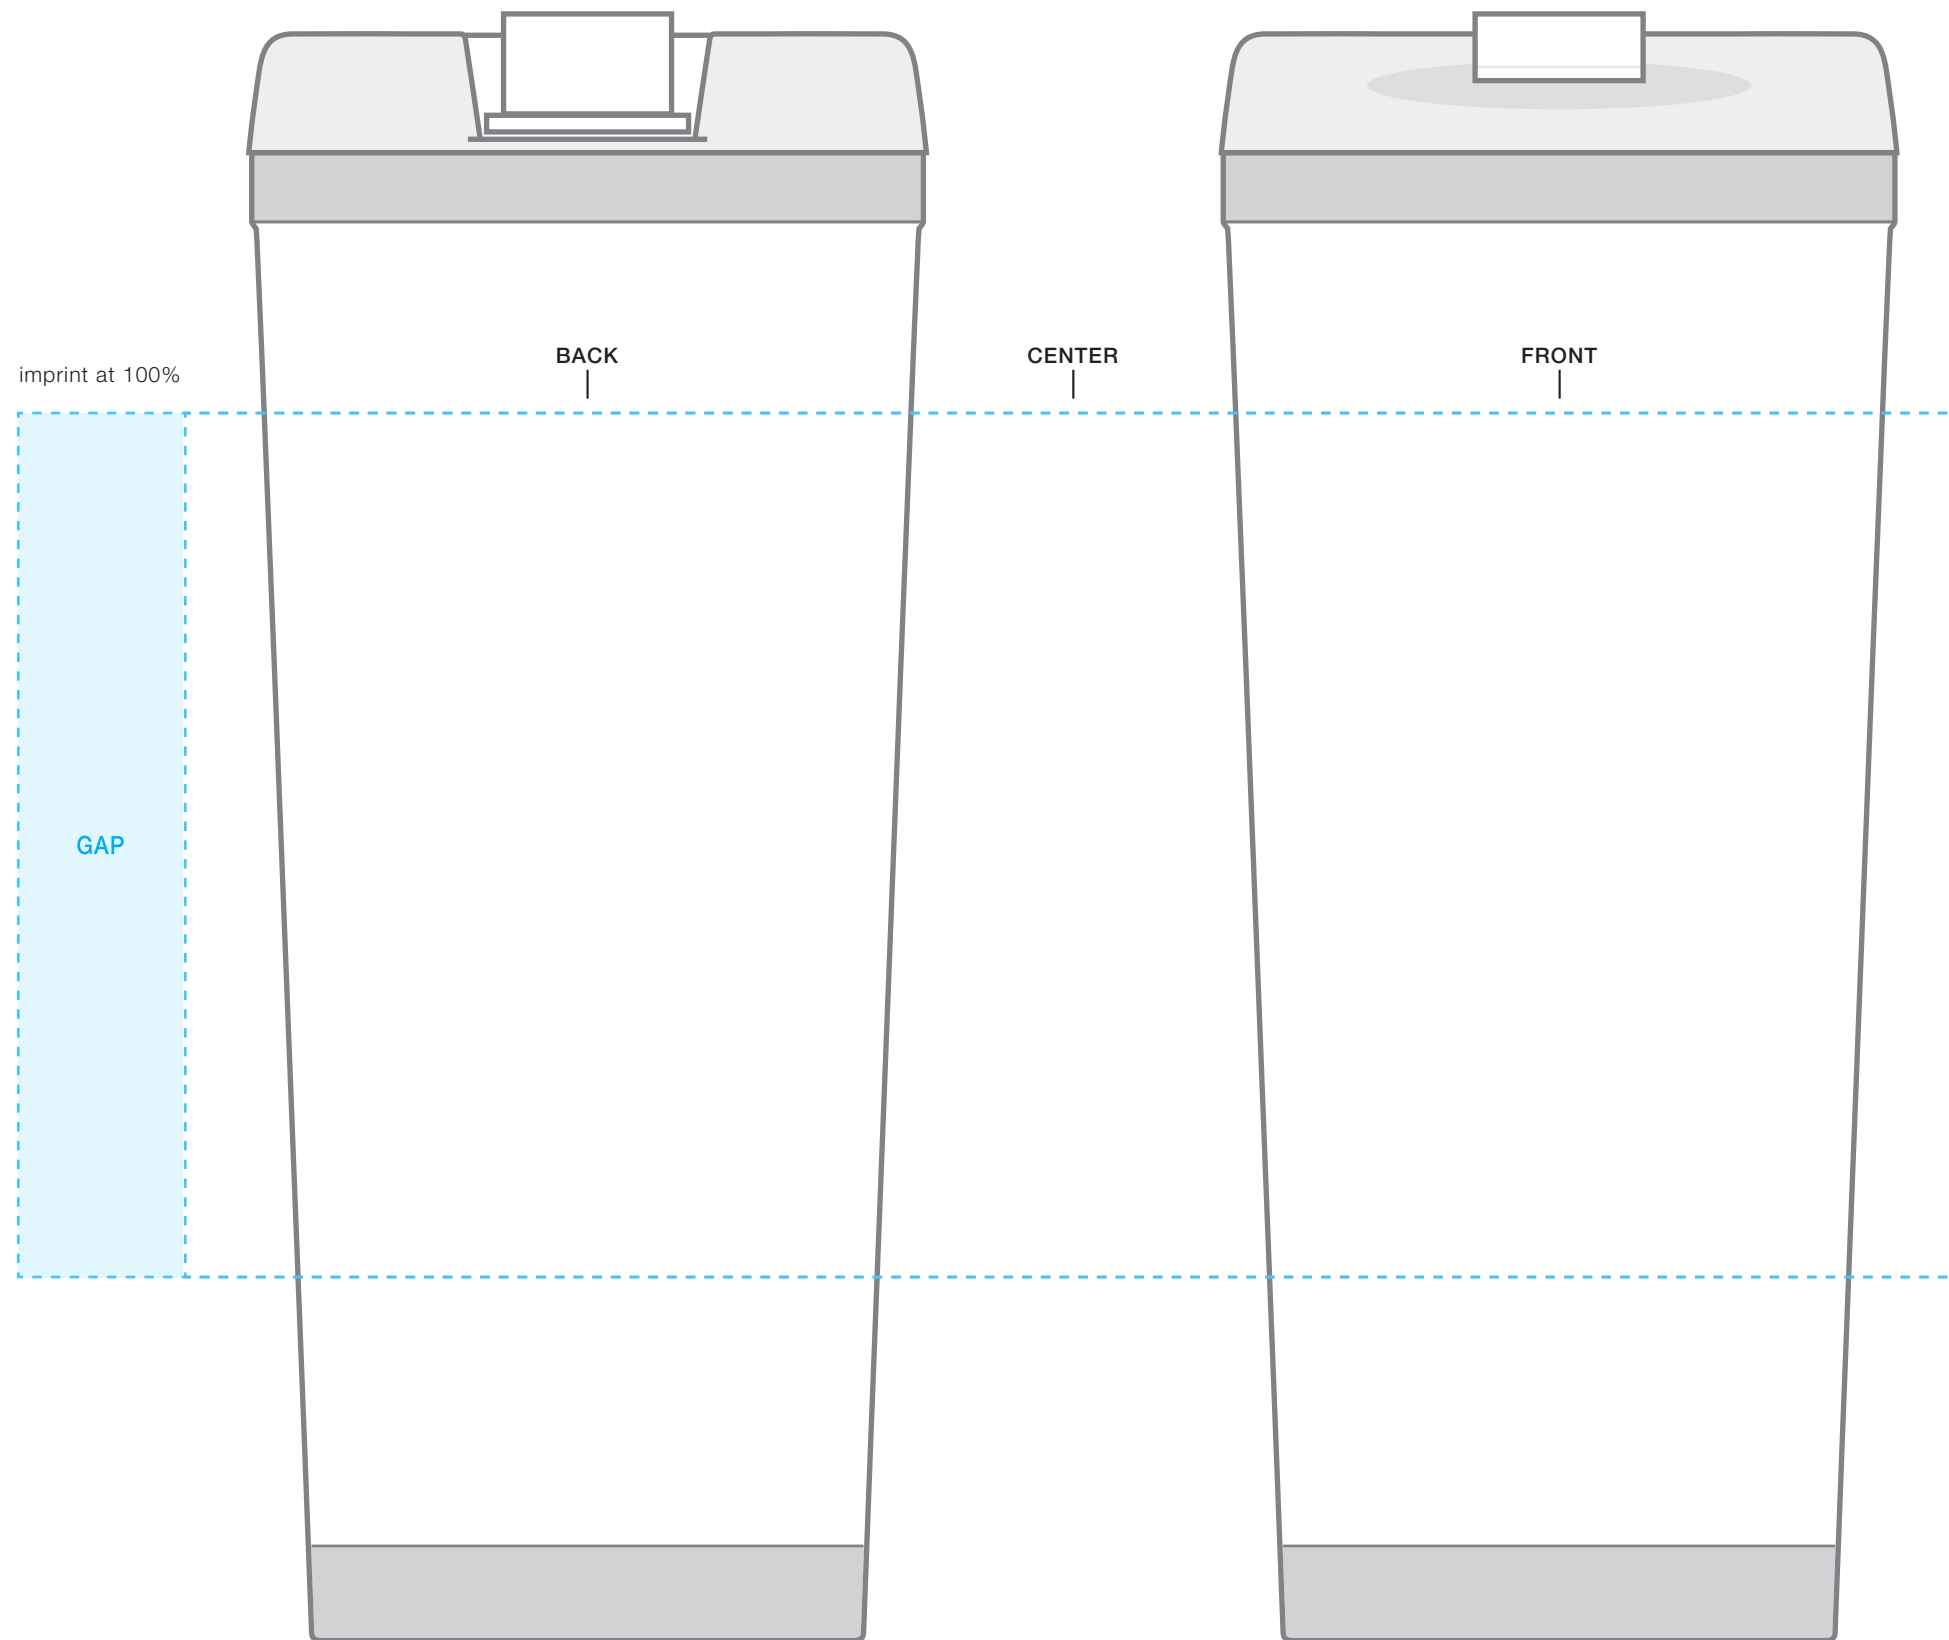

****CIRCLES/SQUARES WILL WARP ON TAPERED ITEM****

24 oz brooklyn
AVAILABLE IMPRINT AREA [DASHED BLUE LINE] = 4.5" h x 3.25" w x 9.25" wrap
[10.12" full wrap when printing more than one imprint color]

NOT A PROOF
FOR CONCEPT PURPOSES ONLY
PLEASE DESIGNATE PMS# TO CORRESPONDING COLOR #
PLEASE USE PMS COLORS AND OUTLINE ANY FONTS
BEFORE SENDING WITH YOUR ORDER