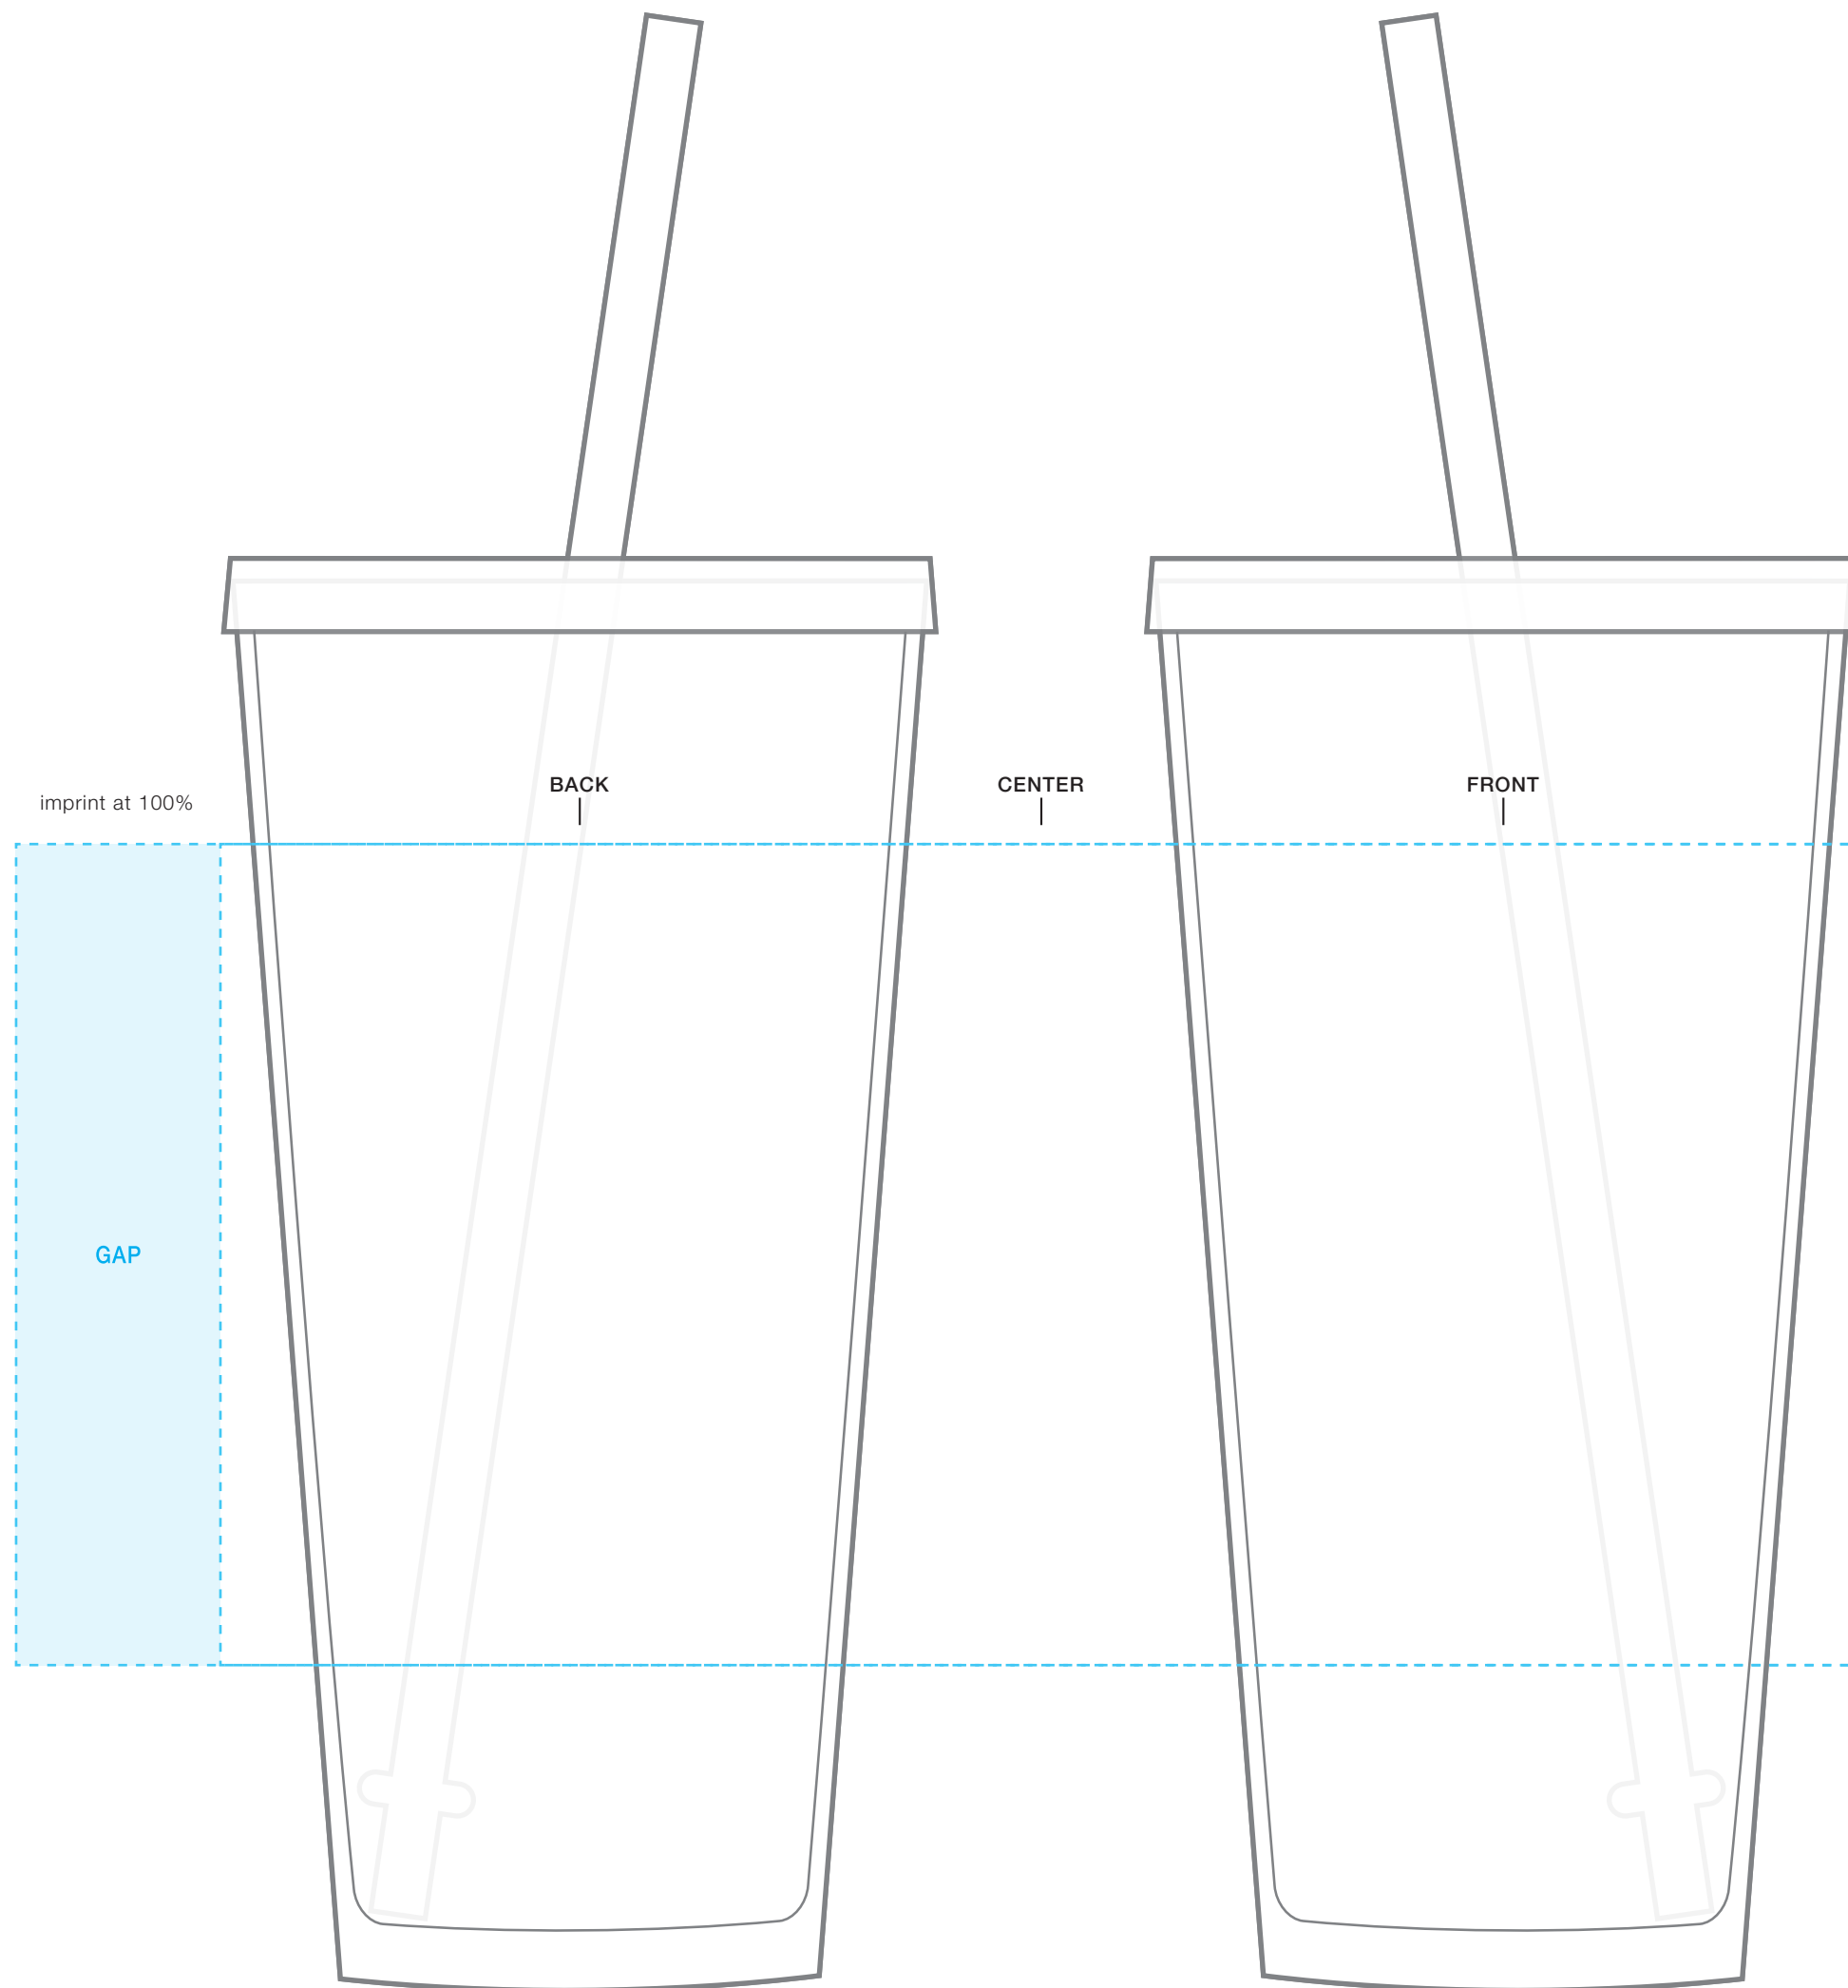

****CIRCLES/SQUARES WILL WARP ON TAPERED ITEM****

20 oz spirit
AVAILABLE IMPRINT AREA [DASHED BLUE LINE] = 4.5" h x 3.25" w x 9" wrap
[10.12" full wrap when printing more than one imprint color]

**NOT A PROOF
FOR CONCEPT PURPOSES ONLY**
PLEASE DESIGNATE PMS# TO CORRESPONDING COLOR #
PLEASE USE PMS COLORS AND OUTLINE ANY FONTS
BEFORE SENDING WITH YOUR ORDER