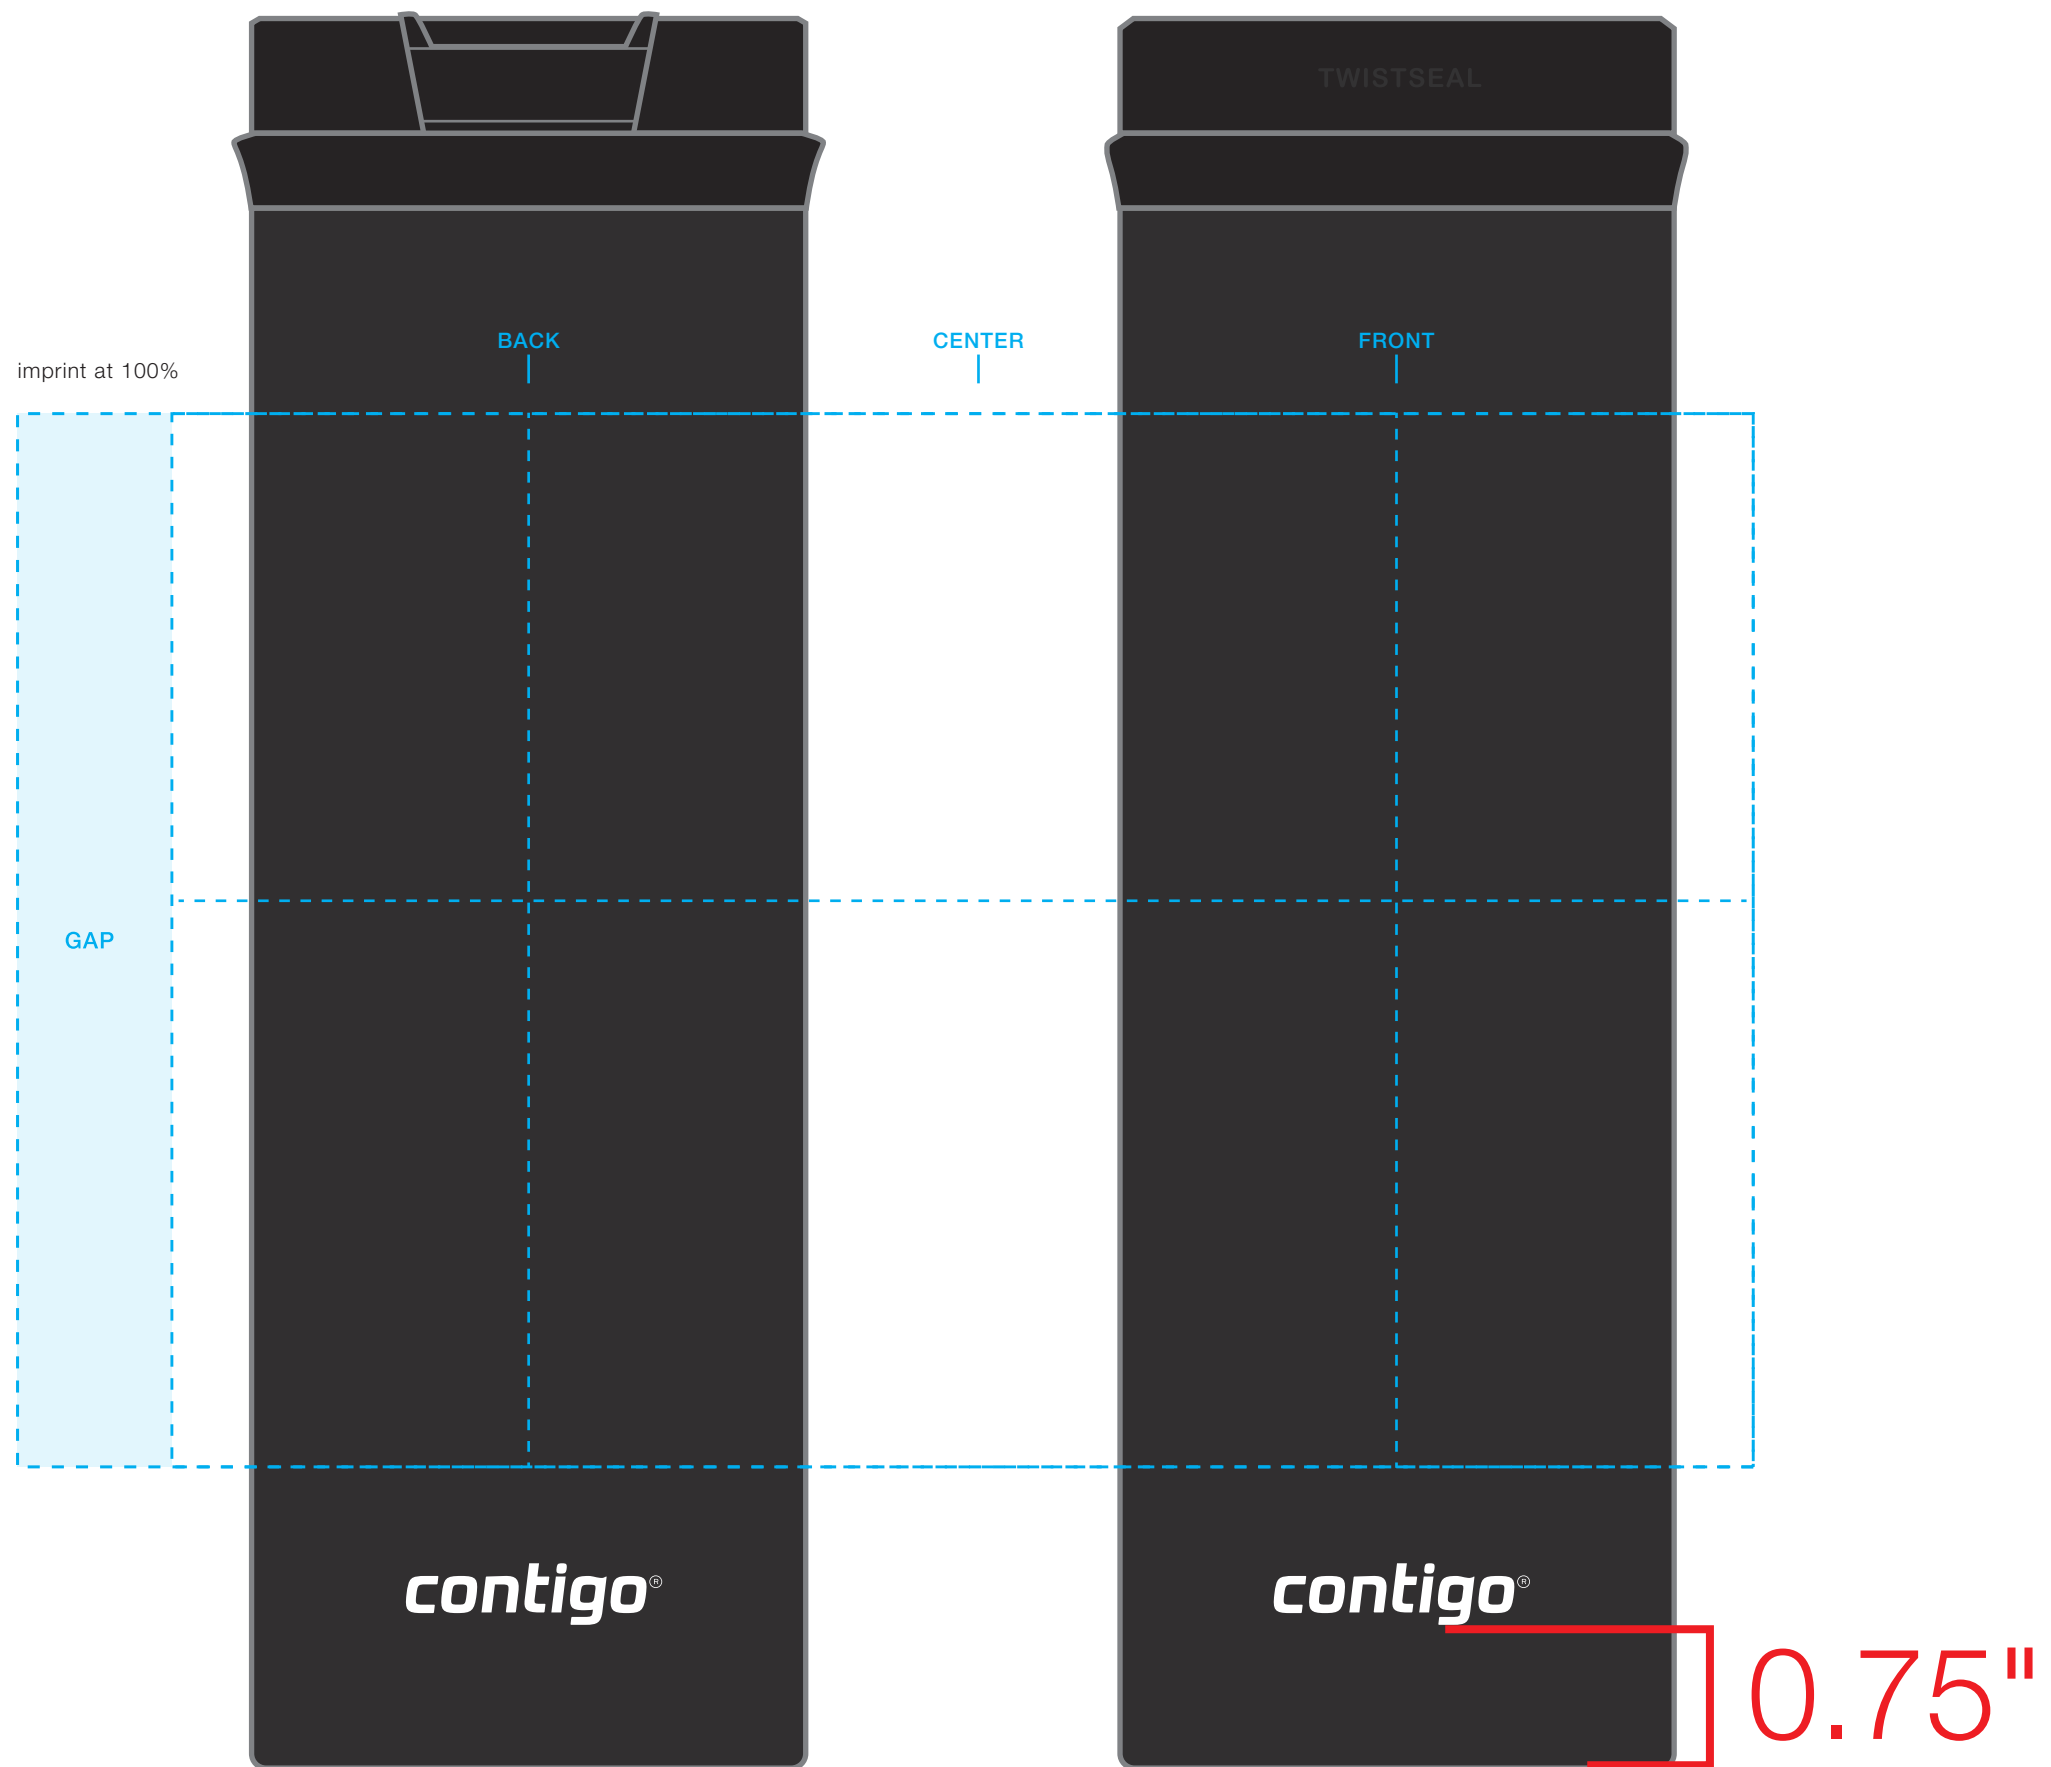

CONTIGO LOGOS PRINT 0.75" FROM BOTTOM
CONTIGO LOGOS WILL BE PRINTED A COLOR FROM WITHIN ARTWORK

contigo eclipse
AVAILABLE IMPRINT AREA [DASHED BLUE LINE] = 5.5" h x 2.75" w x 8.25" wrap
[9.04" full wrap when printing more than one imprint color]