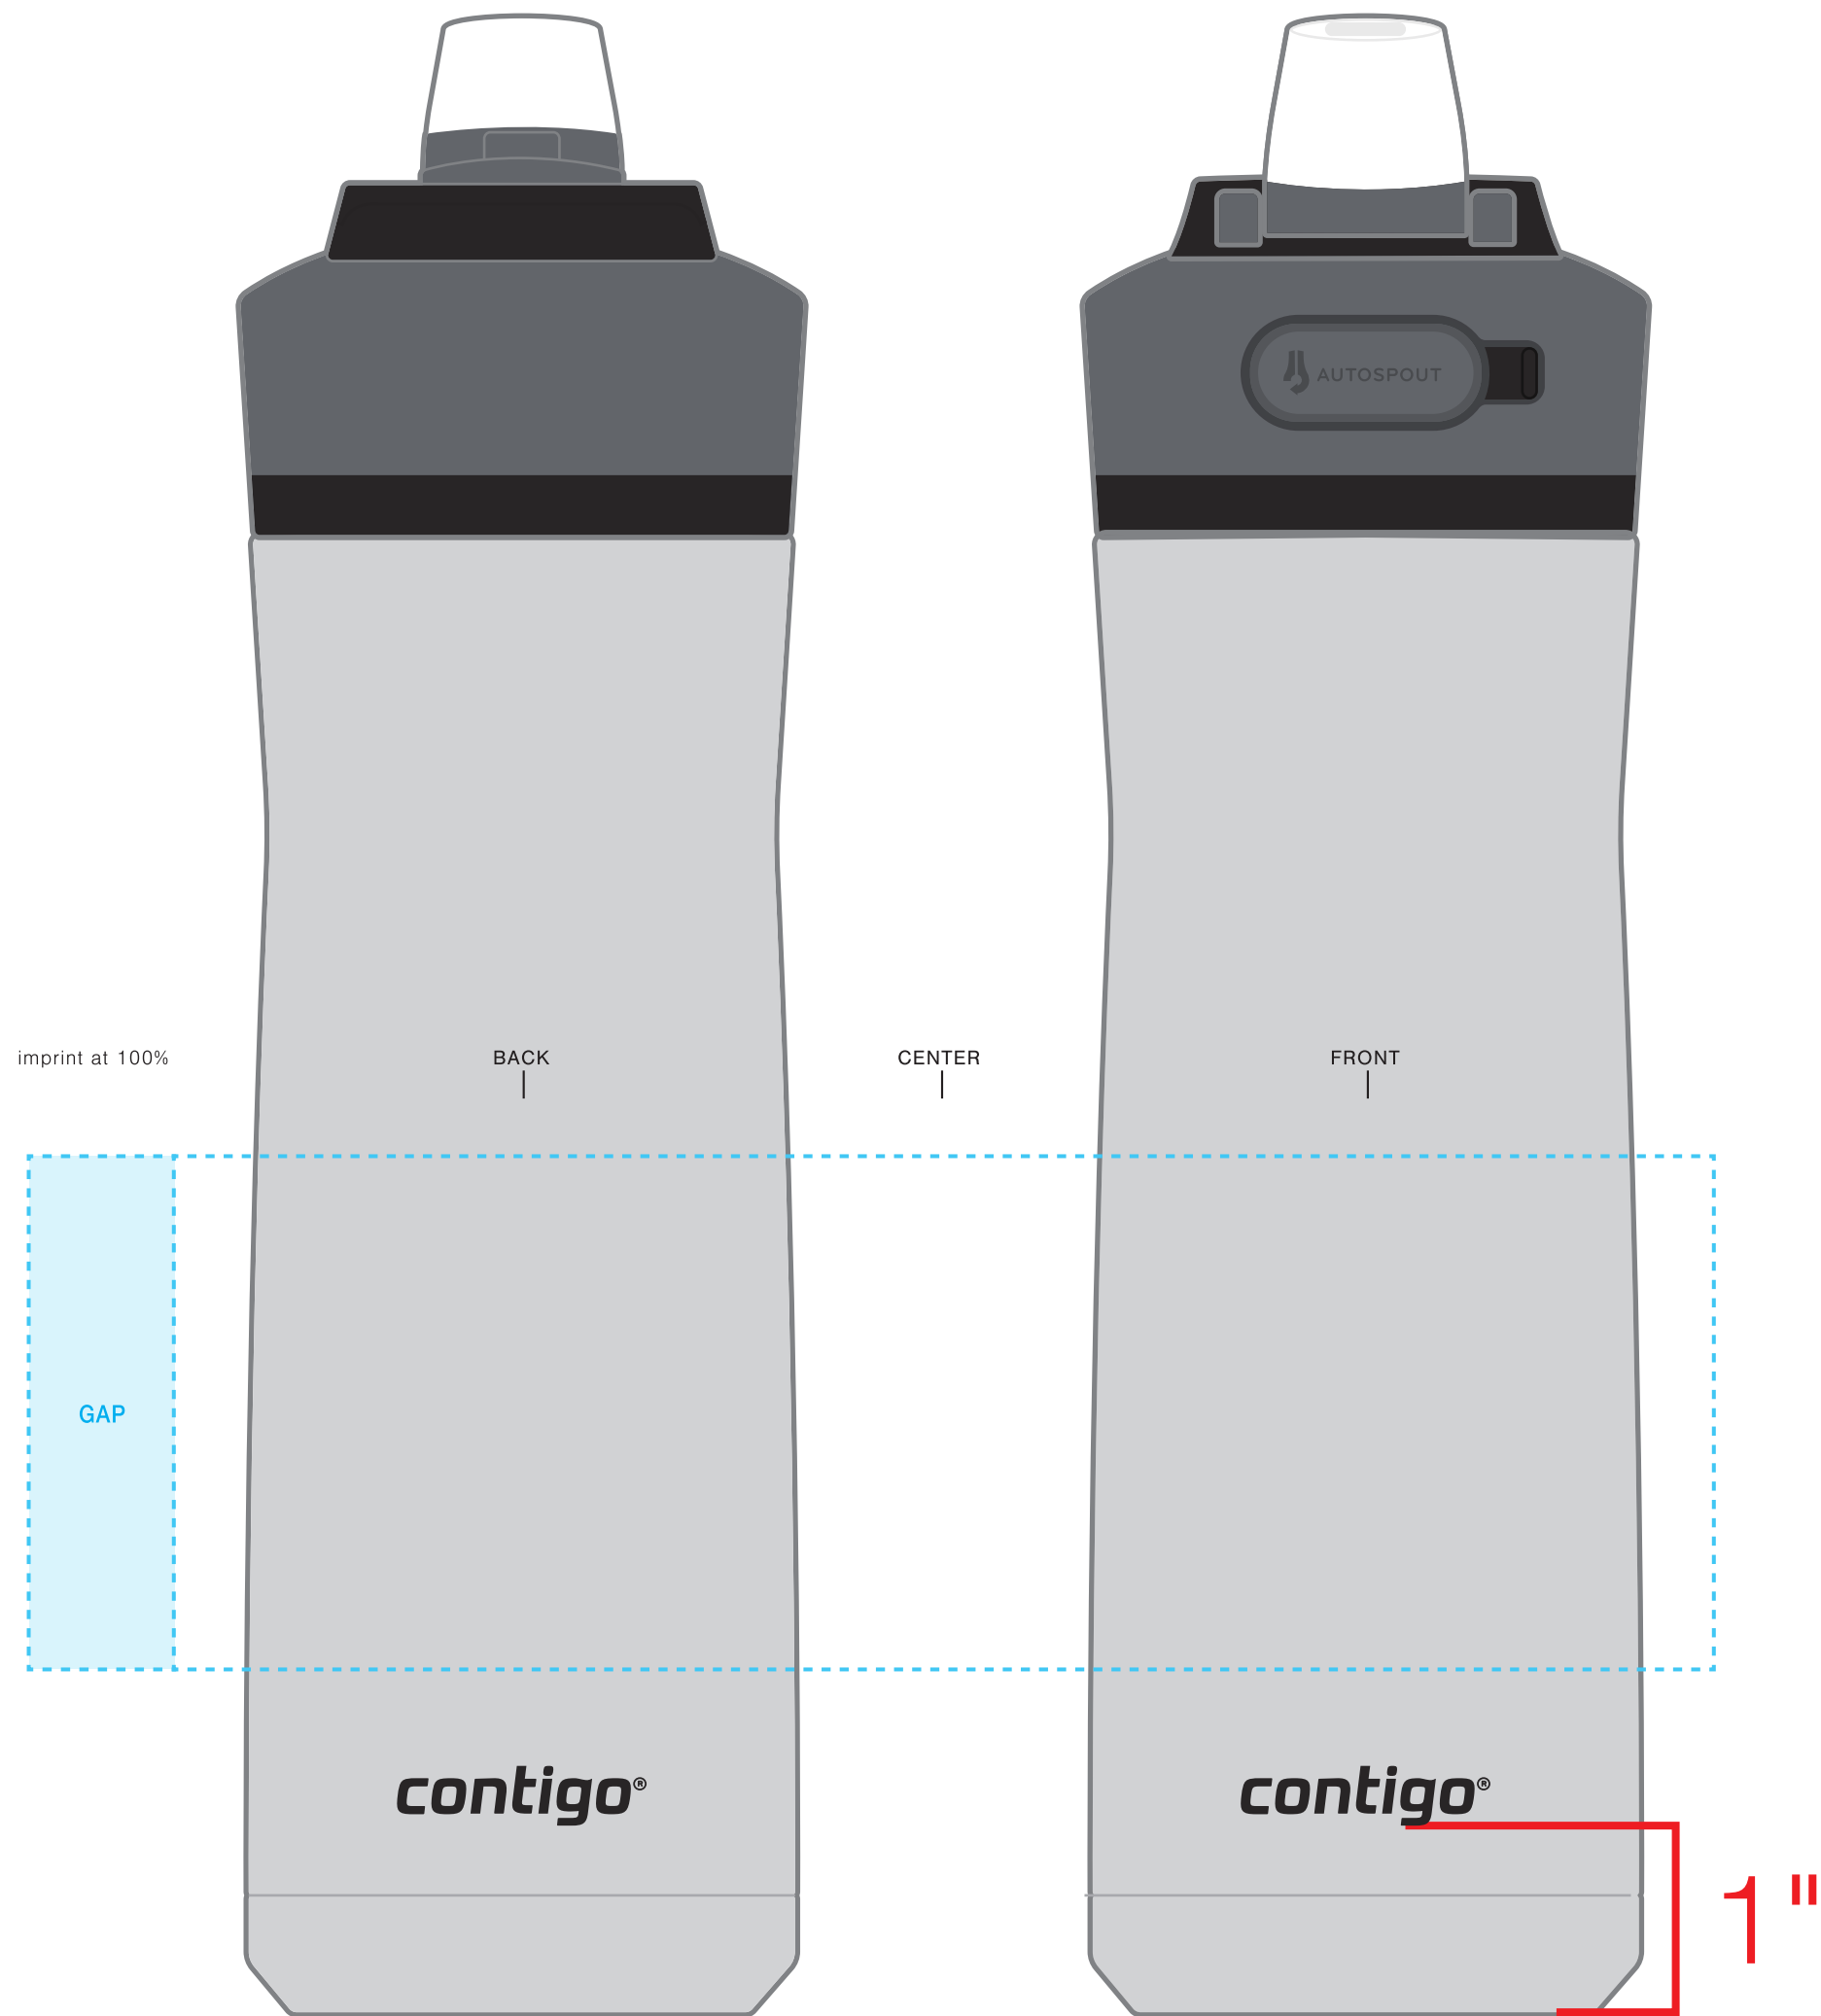

CONTIGO LOGOS PRINT 1" FROM BOTTOM
CONTIGO LOGOS WILL BE PRINTED A COLOR FROM WITHIN ARTWORK

20 oz contigo ashland chill 2.0
AVAILABLE IMPRINT AREA [DASHED BLUE LINE] = 2.75" h x 2.75" w x 8.25" wrap
[9.04" full wrap when printing more than one imprint color]