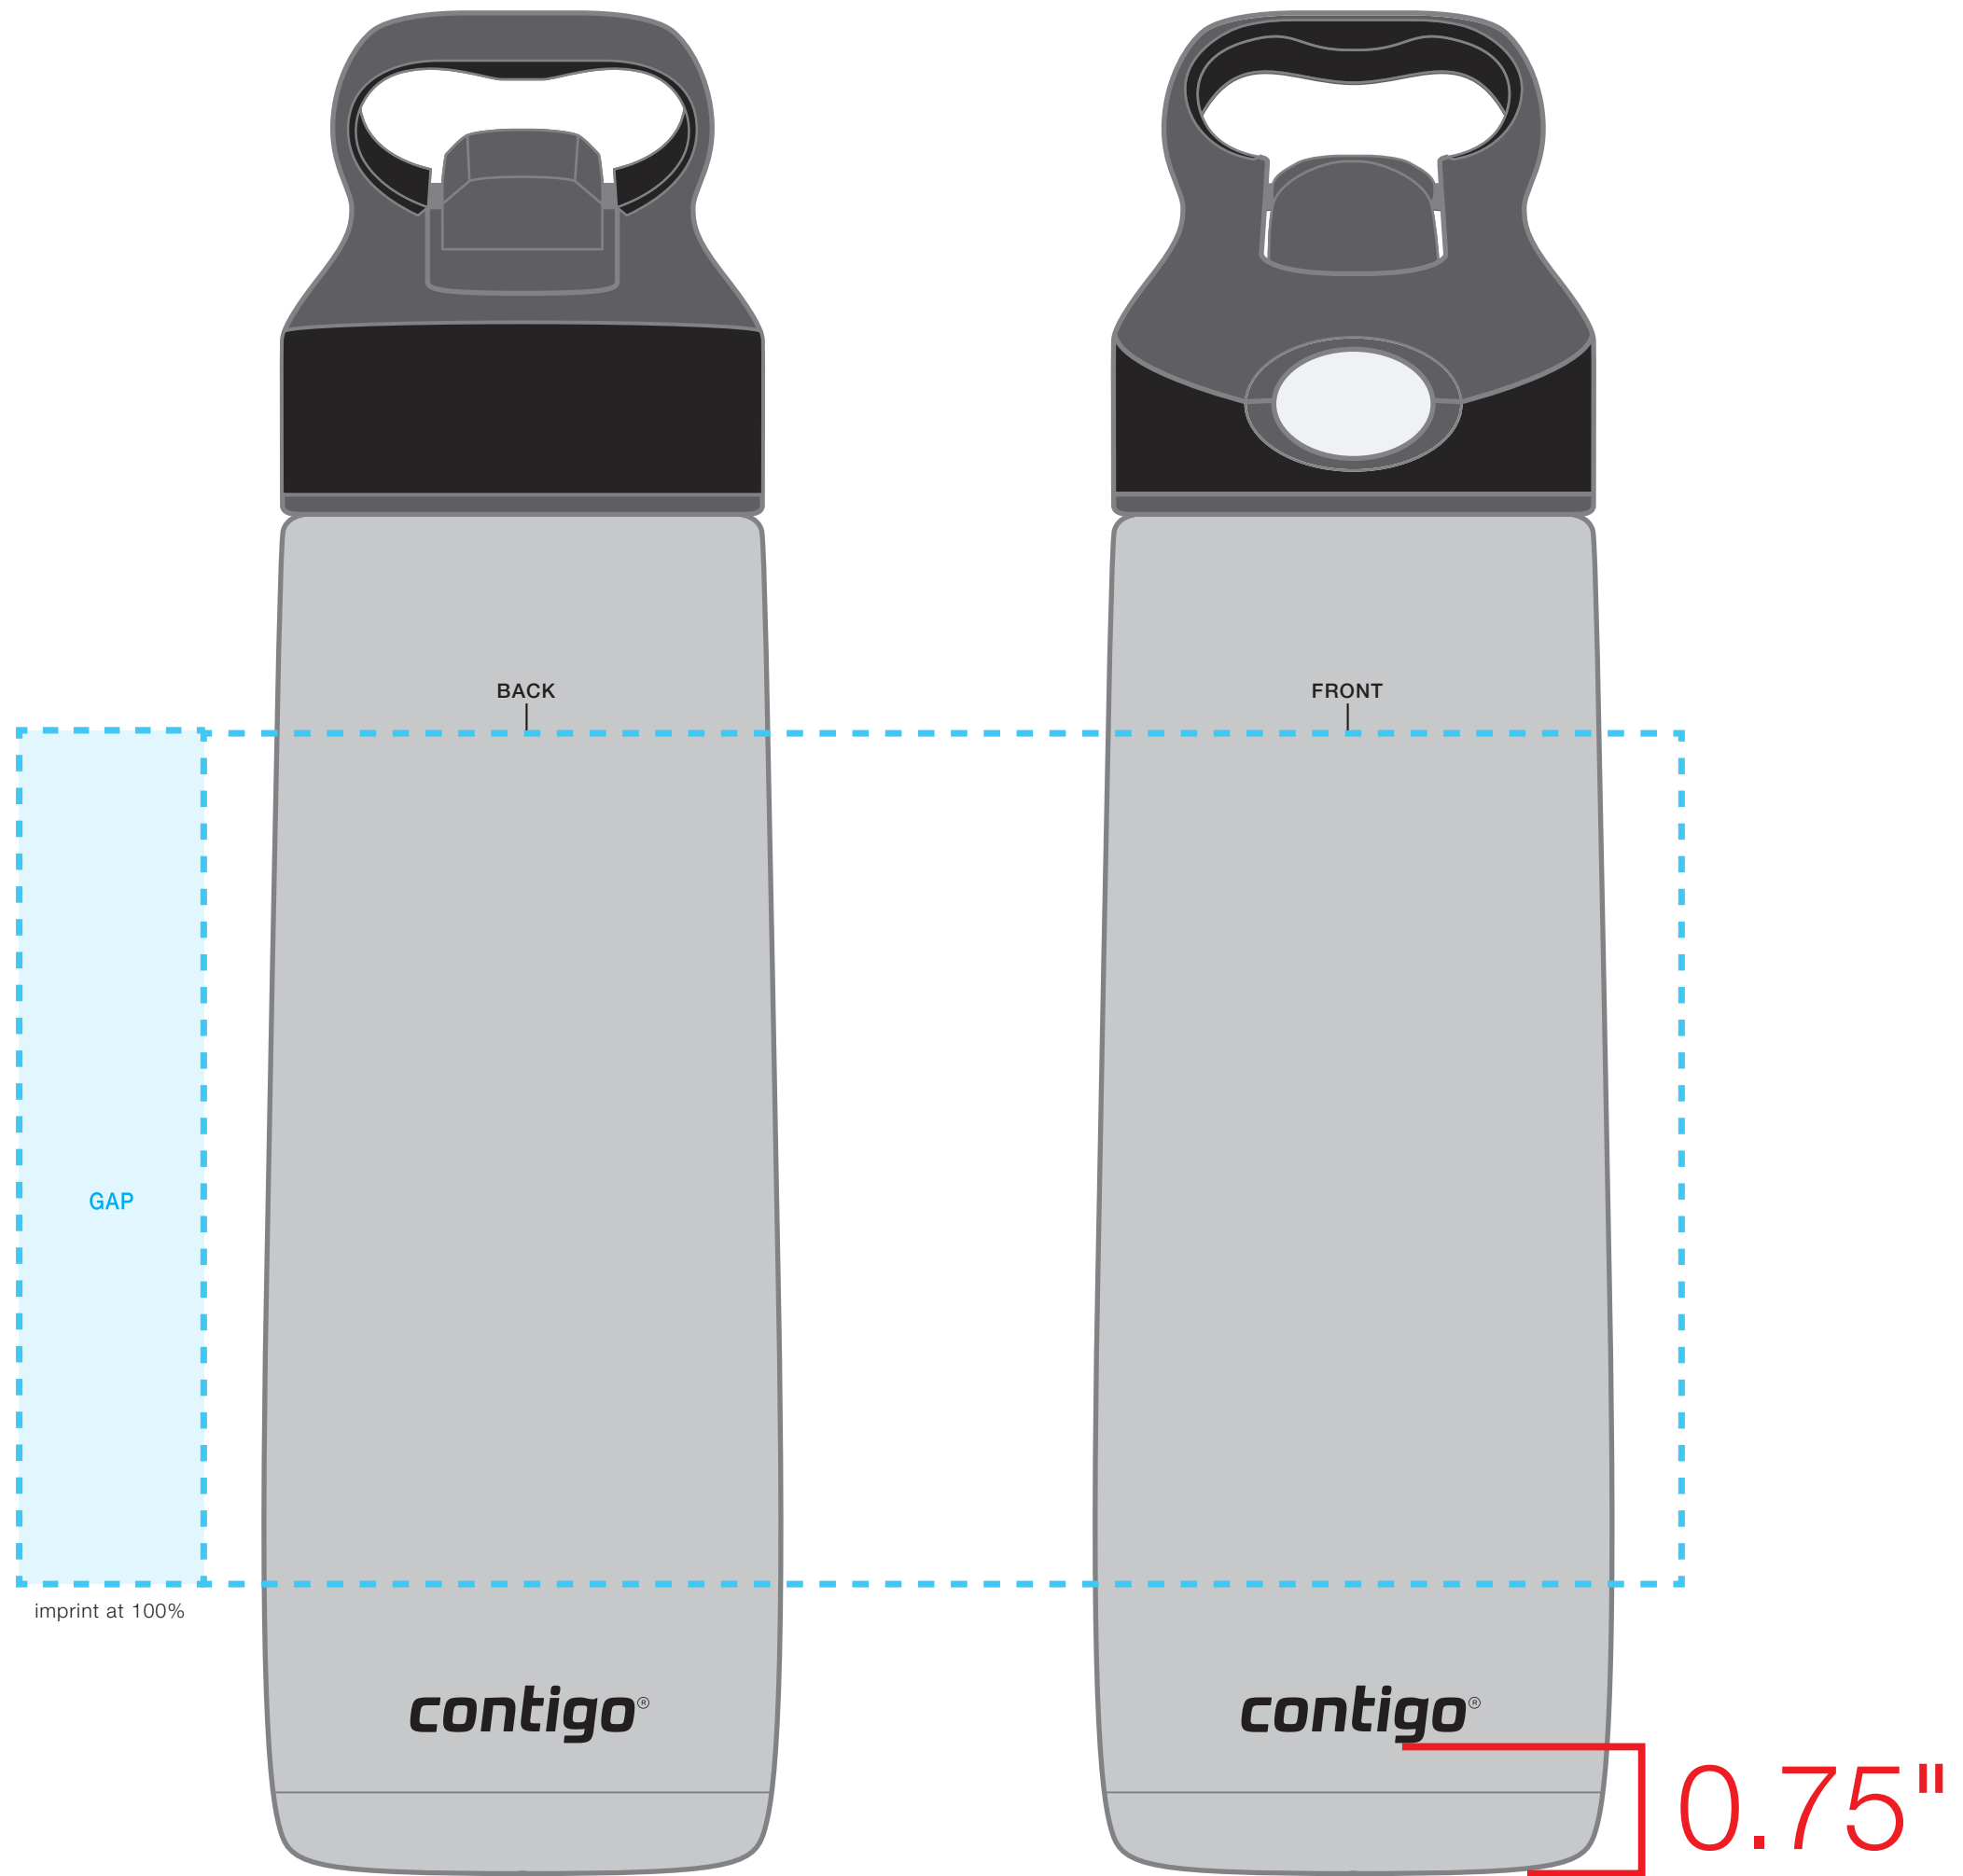

****CIRCLES/SQUARES WILL WARP ON TAPERED ITEM****
CONTIGO LOGOS PRINT 0.75" FROM BOTTOM
CONTIGO LOGOS WILL BE PRINTED A COLOR FROM WITHIN ARTWORK

contigo sheffield
AVAILABLE IMPRINT AREA [DASHED BLUE LINE]= 4.75" h x 2.75" w x 8" wrap
[9.28" full wrap when printing more than one imprint color]