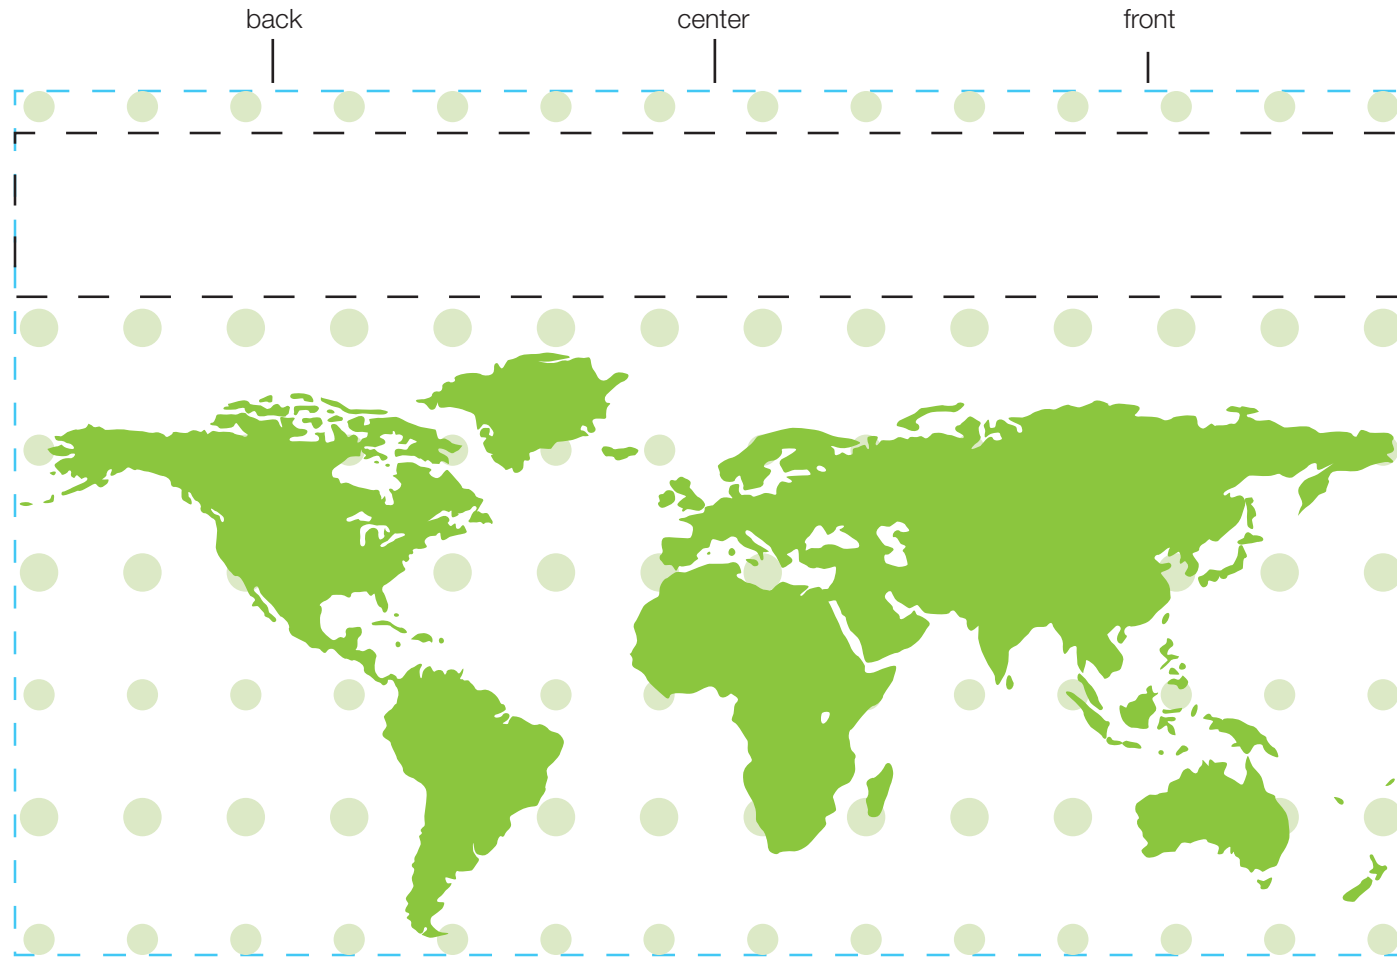

design template

imprint at 100%

design #901

24oz freedom

AVAILABLE BOTTLE IMPRINT AREA (DASHED BLUE LINE) = 4.5"H X 7.25"W

AVAILABLE LOGO IMPRINT AREA (DASHED BLACK LINE) = 0.852"H X 7.25"W

ALTERING COLORS:
PLEASE DESIGNATE PMS # TO CORRESPONDING COLOR #.
PLEASE DO NOT CHANGE AMOUNT OF COLORS IN DESIGN

pms 205
(color #1)

pms 376
(color #2)

NOT A PROOF. FOR CONCEPT PURPOSES ONLY.

item#: