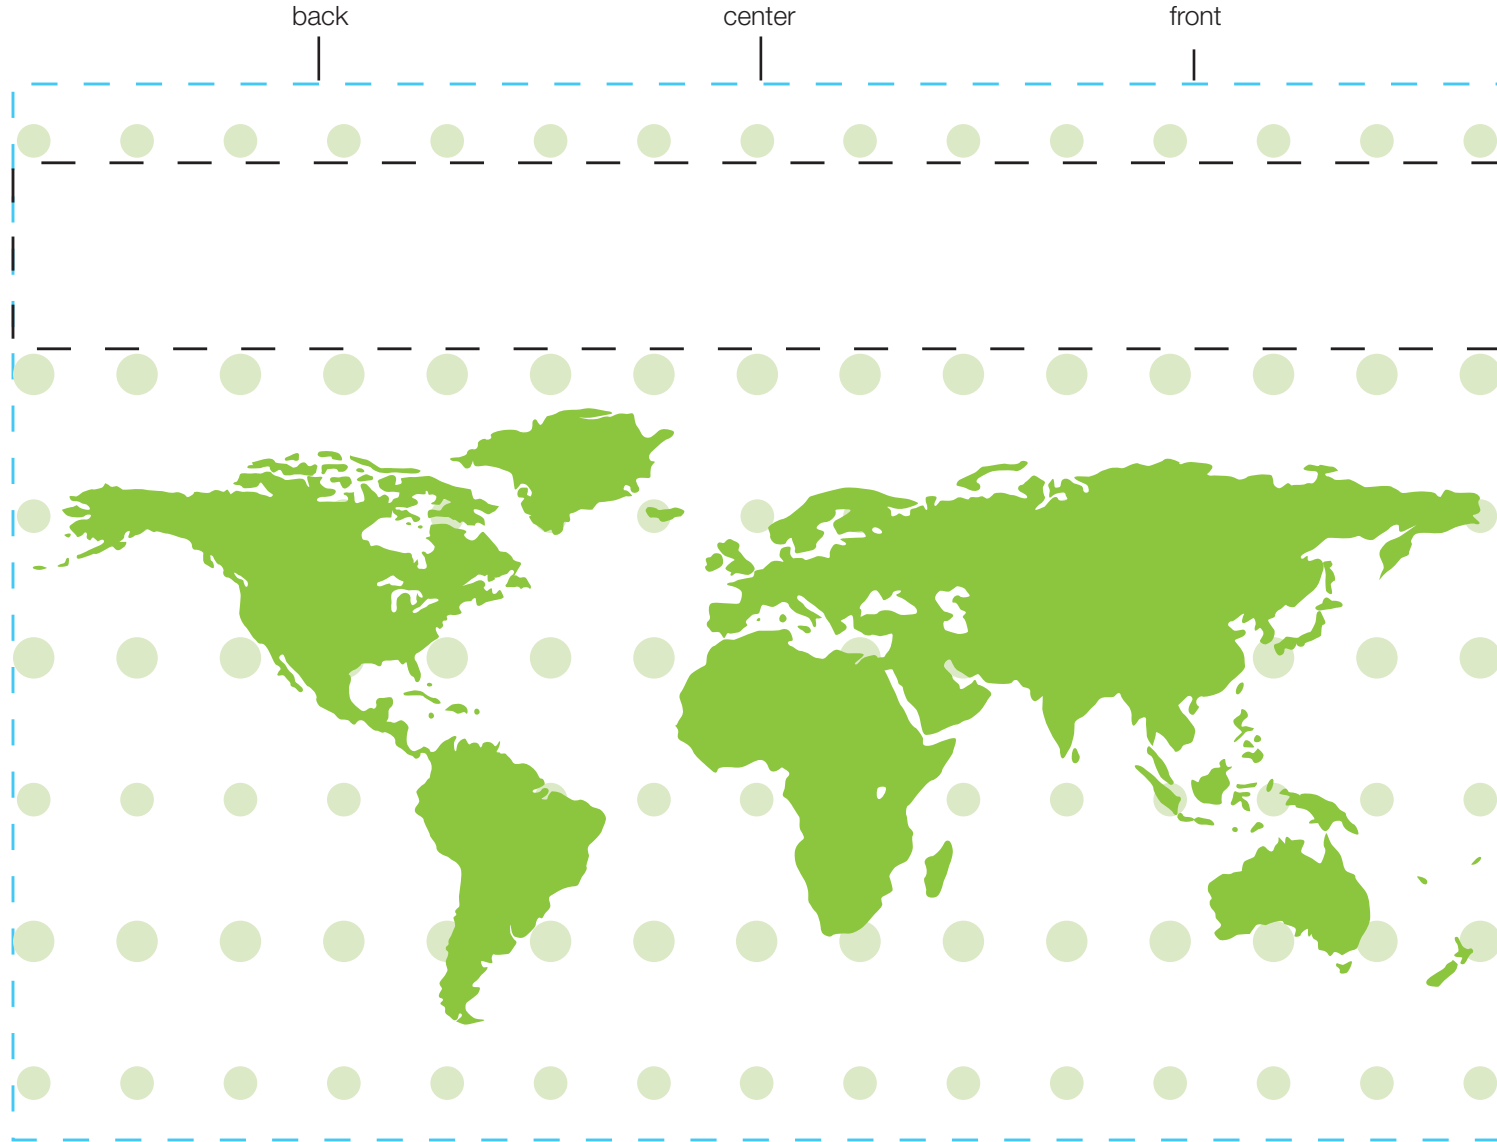

design template

imprint at 100%

design #901

24 oz bolt

AVAILABLE BOTTLE IMPRINT AREA (DASHED BLUE LINE) = 5.5"H X 7.75"W

AVAILABLE LOGO IMPRINT AREA (DASHED BLACK LINE) = 0.968"H X 7.75"W

ALTERING COLORS:
PLEASE DESIGNATE PMS # TO CORRESPONDING COLOR #.
PLEASE DO NOT CHANGE AMOUNT OF COLORS IN DESIGN

 pms 580 (color #1)
 pms 376 (color #2)

NOT A PROOF. FOR CONCEPT PURPOSES ONLY.

item#: