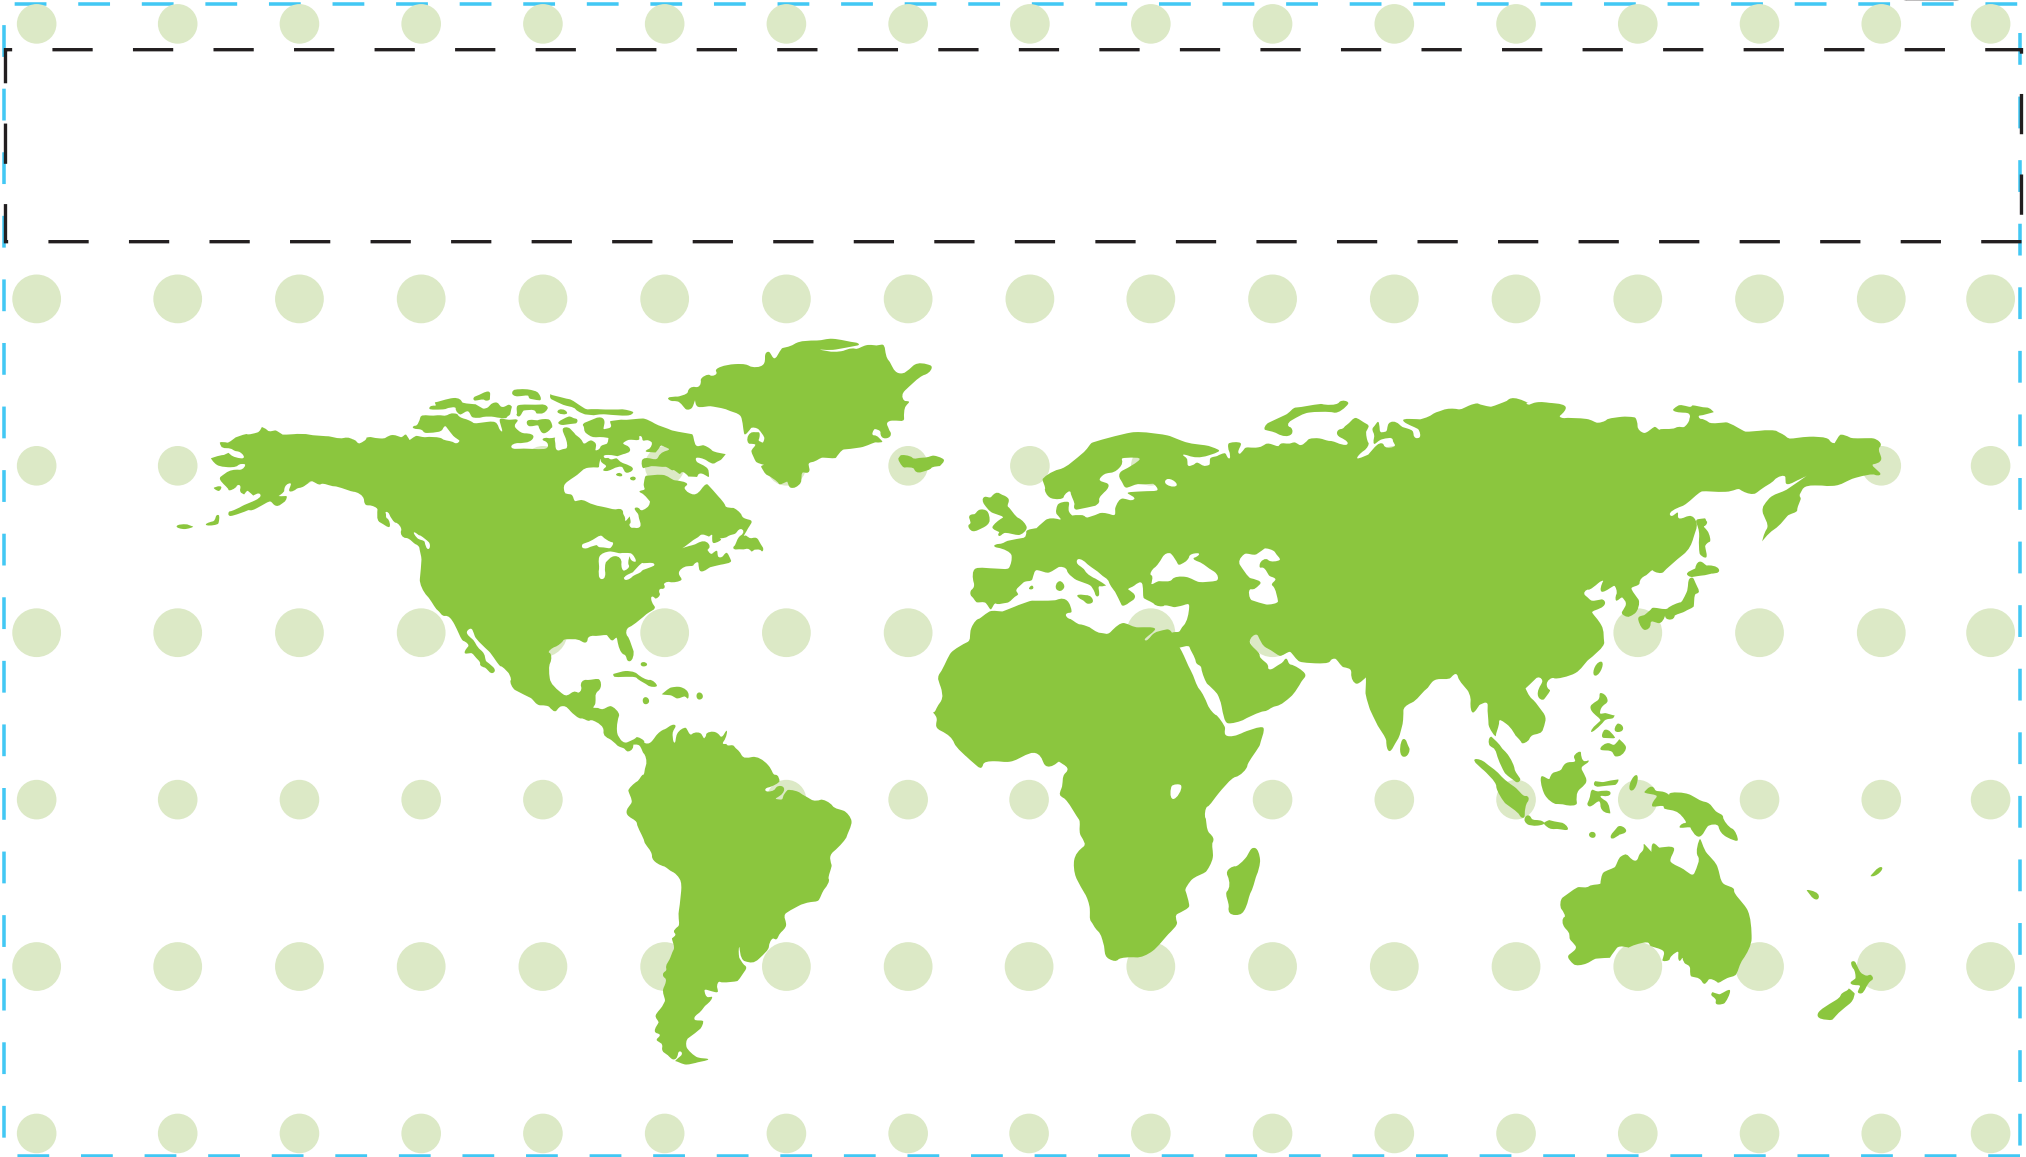

design template

imprint at 100%

design #901

44oz bolt

back

center

front

AVAILABLE BOTTLE IMPRINT AREA (DASHED BLUE LINE) = 6"H X 10.5"W

AVAILABLE LOGO IMPRINT AREA (DASHED BLACK LINE) = 1"H X 10.5"W

ALTERING COLORS:
PLEASE DESIGNATE PMS # TO CORRESPONDING COLOR #.
PLEASE DO NOT CHANGE AMOUNT OF COLORS IN DESIGN

NOT A PROOF. FOR CONCEPT PURPOSES ONLY.

item#:

pms 580
(color #1)

pms 376
(color #2)