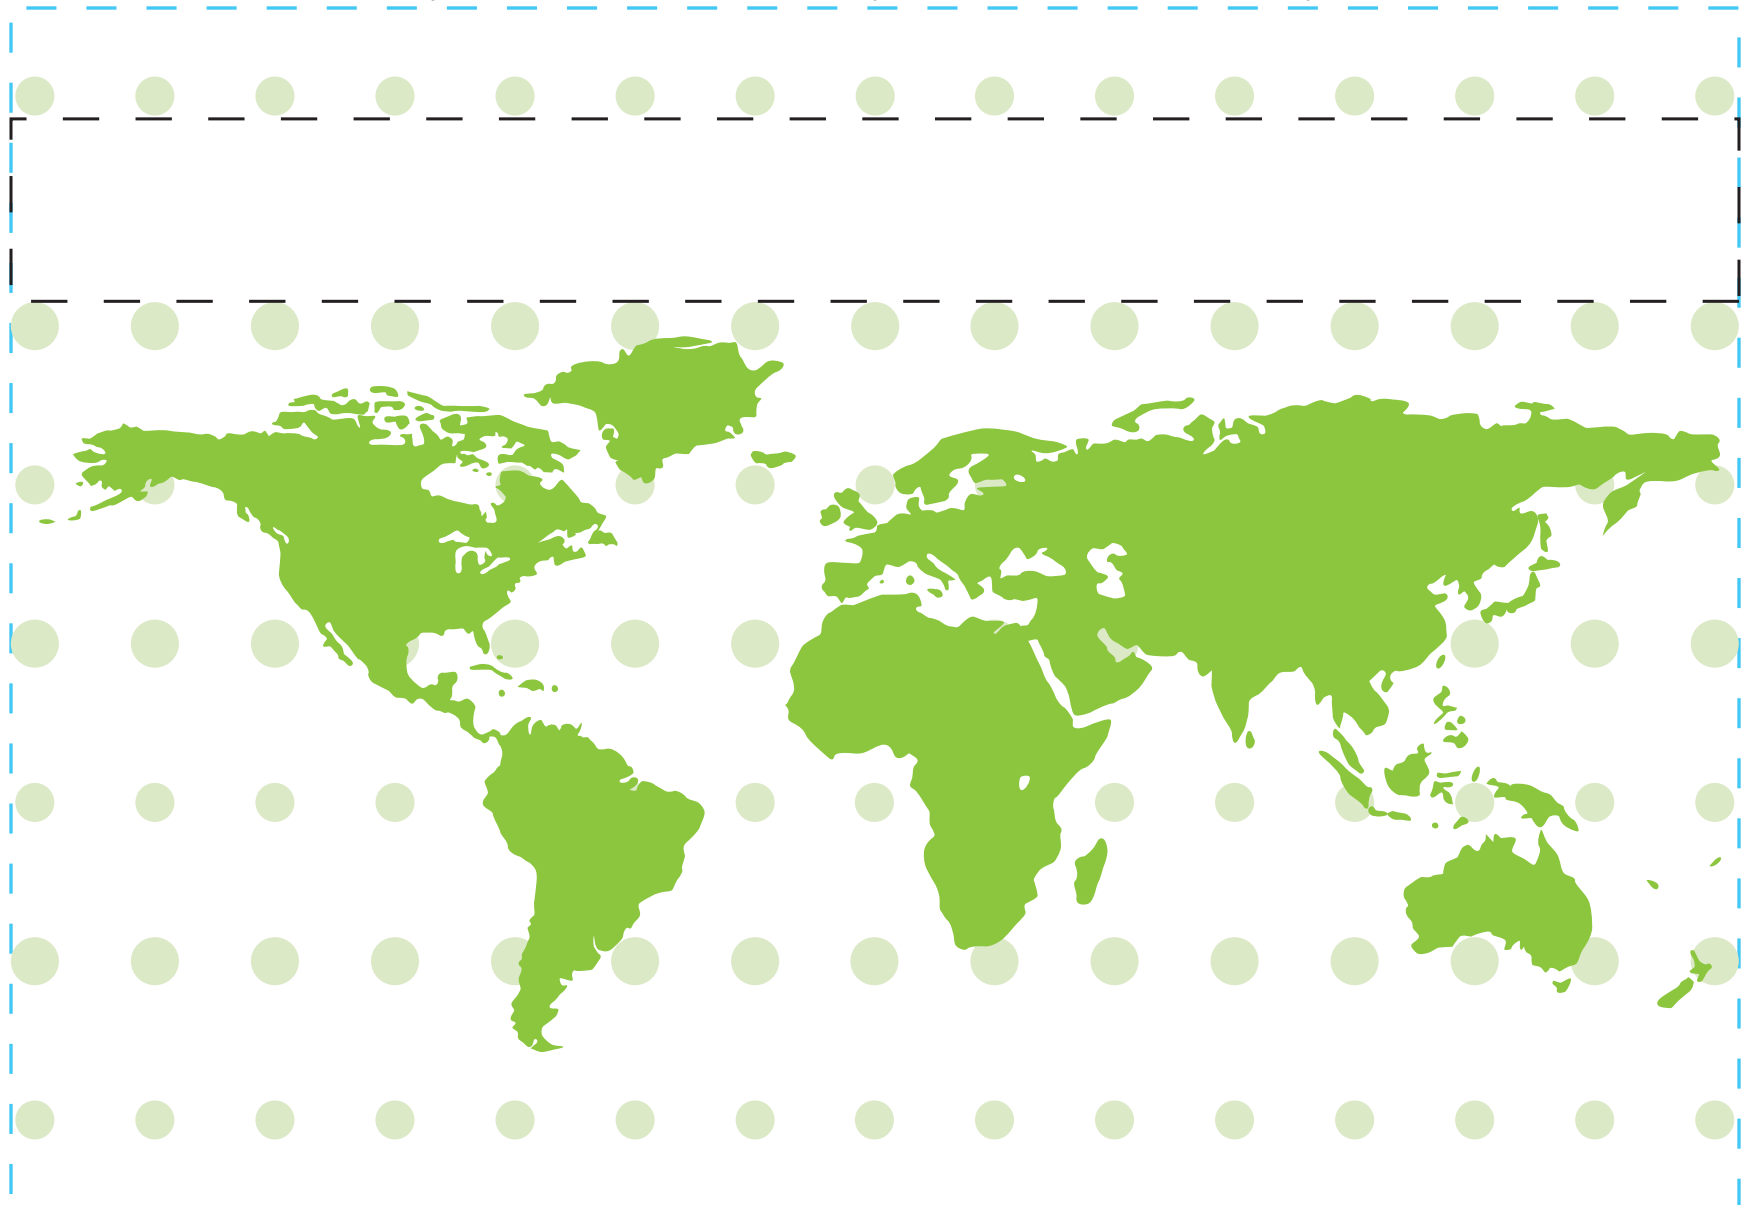

# design #901

# 34oz classic

back

center

front

AVAILABLE BOTTLE IMPRINT AREA (DASHED BLUE LINE) = 6.25"H X 9"W

AVAILABLE LOGO IMPRINT AREA (DASHED BLACK LINE) = .95"H X 9"W

ALTERING COLORS:  
PLEASE DESIGNATE PMS # TO CORRESPONDING COLOR #.  
PLEASE DO NOT CHANGE AMOUNT OF COLORS IN DESIGN

pms 580 pms 376  
(color #1) (color #2)

**NOT A PROOF. FOR CONCEPT PURPOSES ONLY.**

item#: