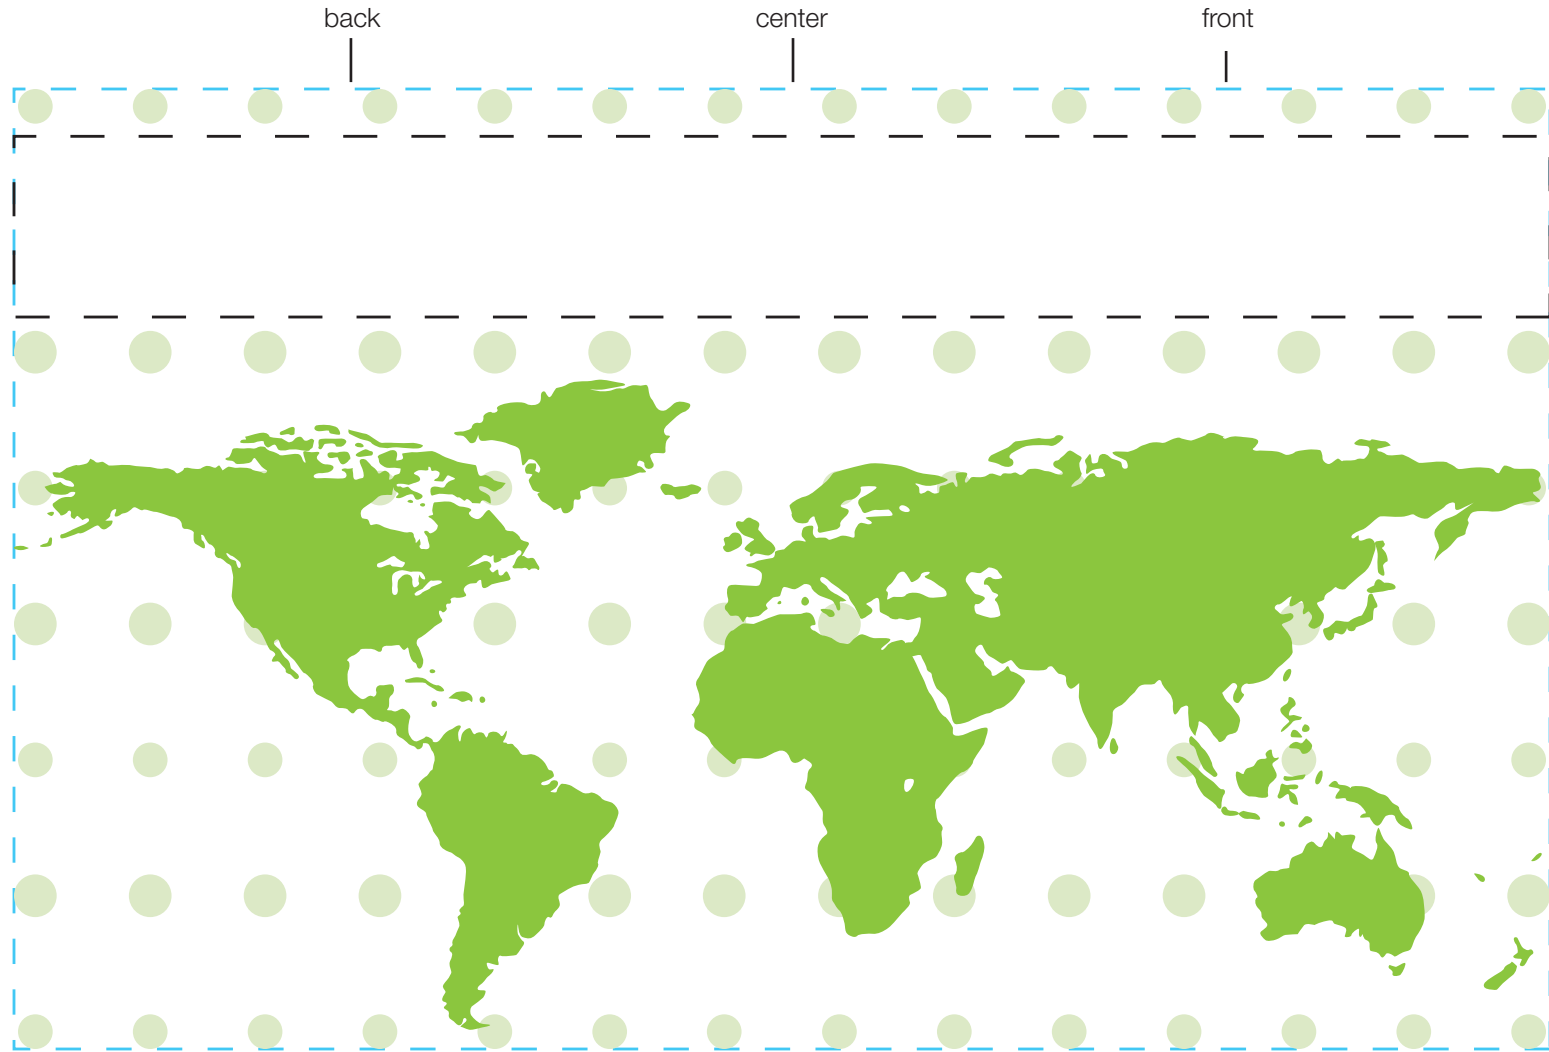

design template

design #901

24 oz classic

imprint at 100%

AVAILABLE BOTTLE IMPRINT AREA (DASHED BLUE LINE) = 5"H X 8"W

AVAILABLE LOGO IMPRINT AREA (DASHED BLACK LINE) = "H X "W

ALTERING COLORS:
PLEASE DESIGNATE PMS # TO CORRESPONDING COLOR #.
PLEASE DO NOT CHANGE AMOUNT OF COLORS IN DESIGN

pms 205
(color #1)

pms 376
(color #2)

NOT A PROOF. FOR CONCEPT PURPOSES ONLY.

item#: