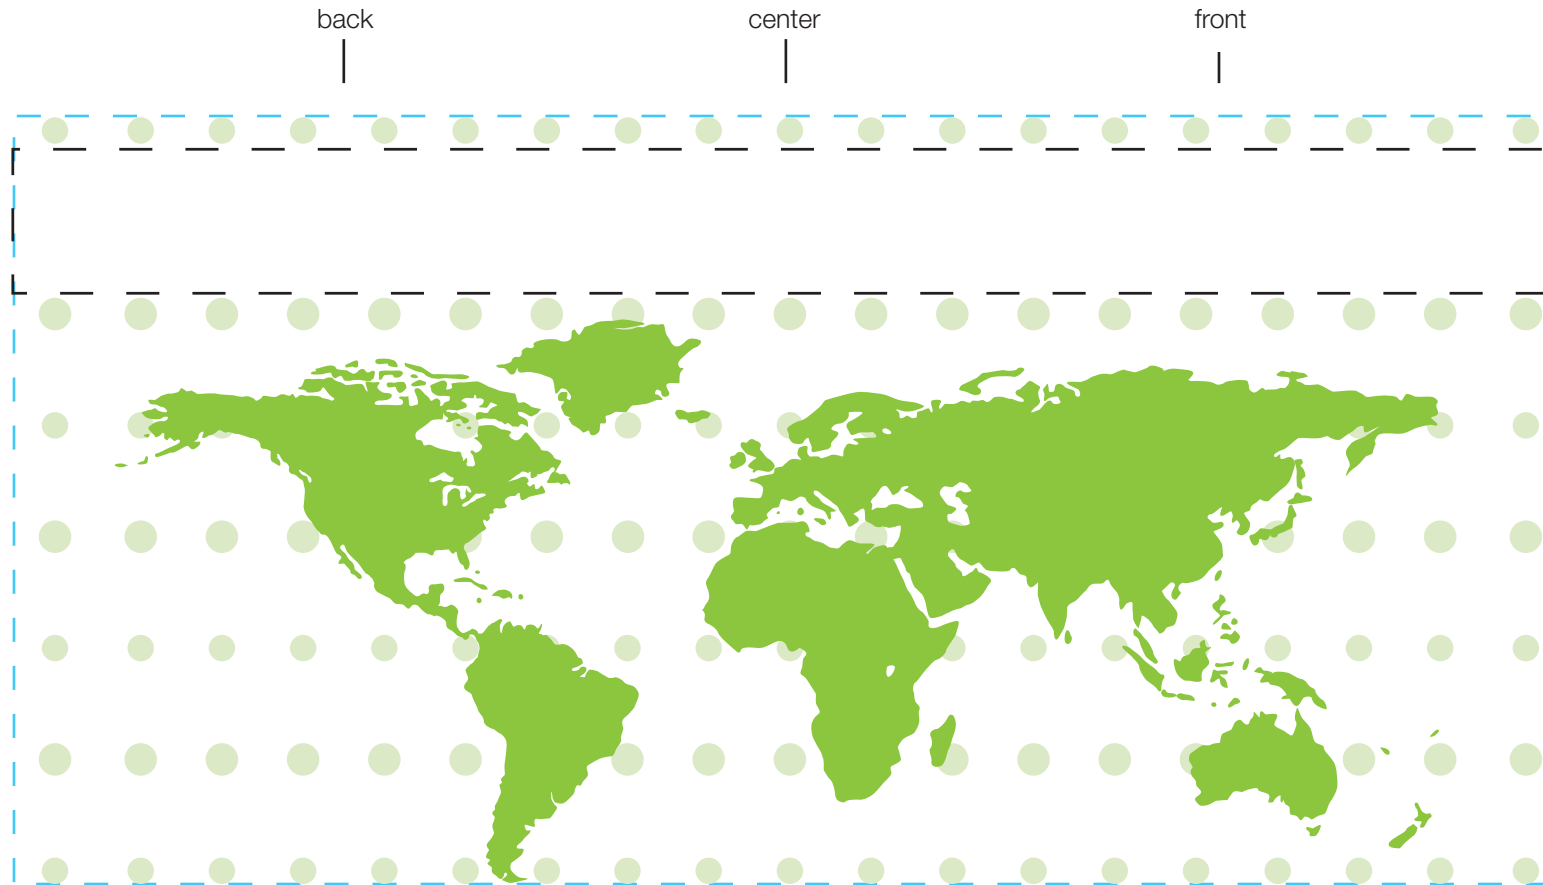

# design template

imprint at 100%

## design #901

## 20 oz classic

AVAILABLE BOTTLE IMPRINT AREA (DASHED BLUE LINE) = 4"H X 8"W

AVAILABLE LOGO IMPRINT AREA (DASHED BLACK LINE) = 0.75"H X 8"W

ALTERING COLORS:  
PLEASE DESIGNATE PMS # TO CORRESPONDING COLOR #.  
PLEASE DO NOT CHANGE AMOUNT OF COLORS IN DESIGN

 pms 205  
(color #1)

 pms 376  
(color #2)

NOT A PROOF. FOR CONCEPT PURPOSES ONLY.

item#: