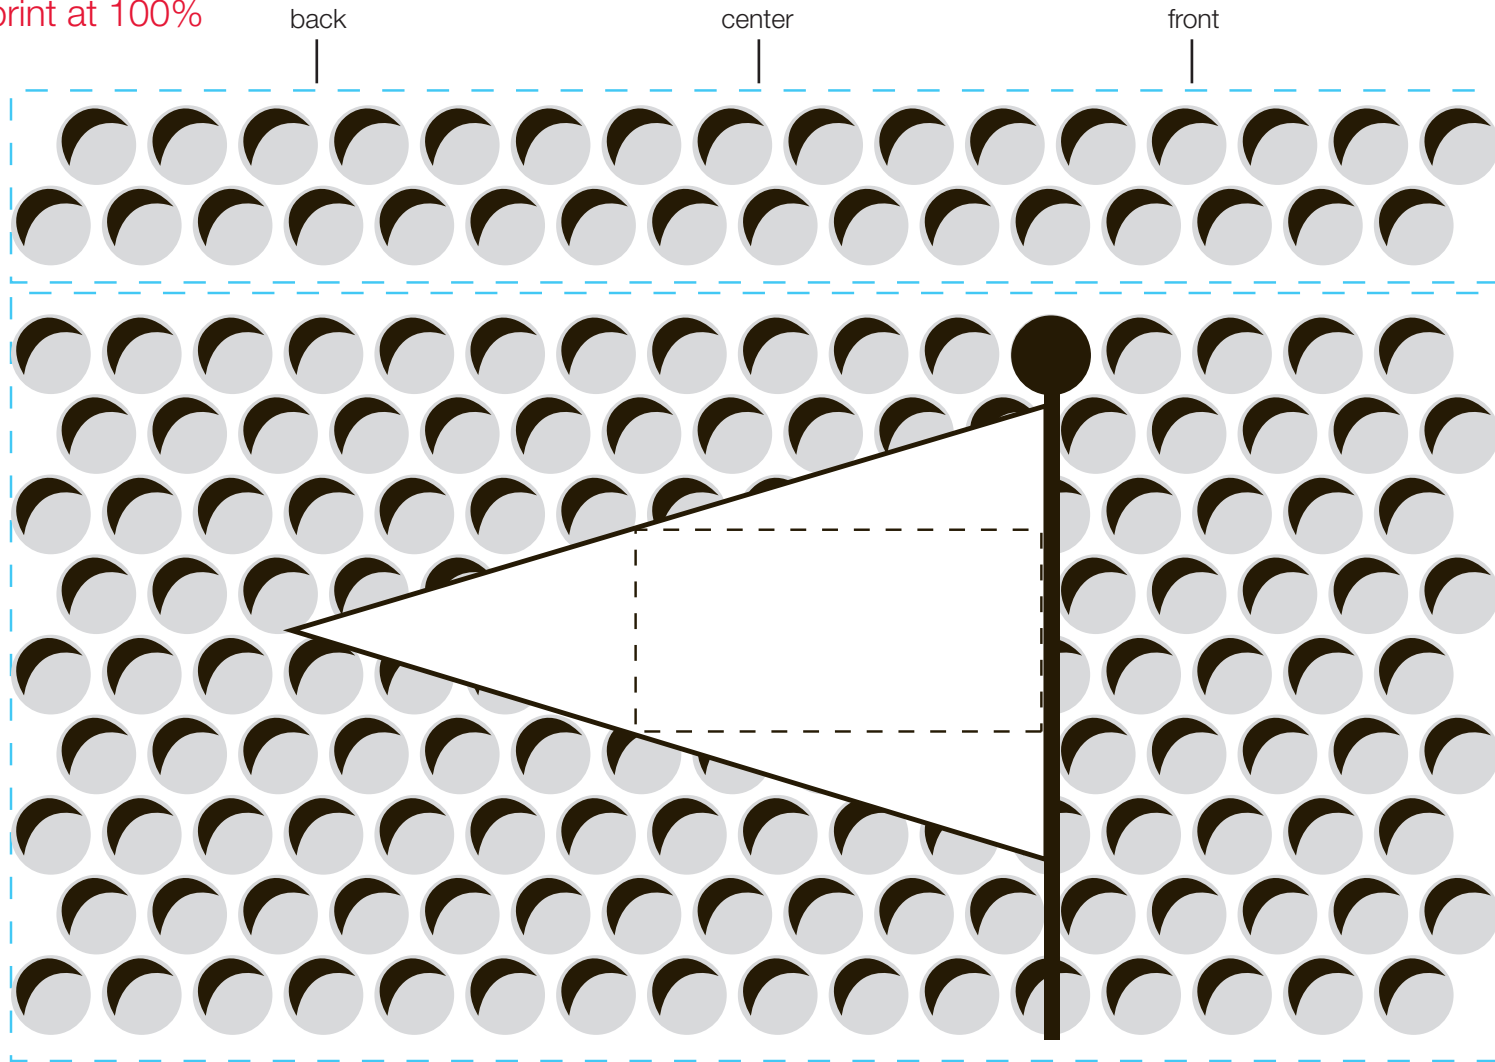

design template

imprint at 100%

design #810

24 oz metro

AVAILABLE BOTTLE IMPRINT AREA (DASHED BLUE LINE) = 1"H X 7.75"W (upper)  
4"H X 7.75"W (lower)

AVAILABLE LOGO IMPRINT AREA (DASHED BLACK LINE) = 1.05"H X 2.113"W

ALTERING COLORS:  
PLEASE DESIGNATE PMS # TO CORRESPONDING COLOR #.  
PLEASE DO NOT CHANGE AMOUNT OF COLORS IN DESIGN

  
cool gray 3  
(color #1)

  
black  
(color #2)

NOT A PROOF. FOR CONCEPT PURPOSES ONLY.