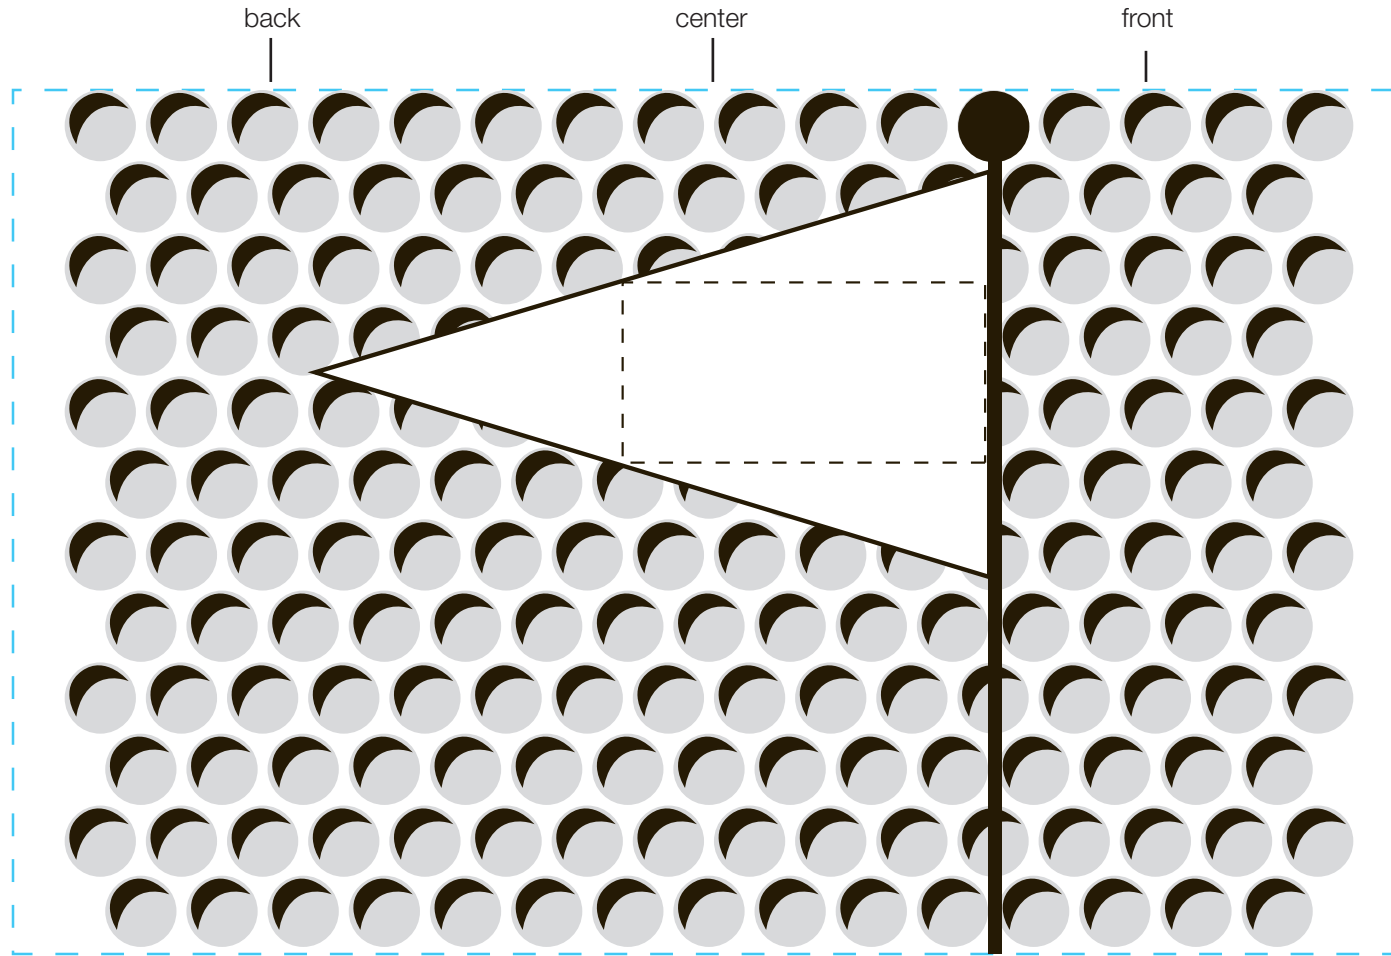

design template

imprint at 100%

design #810

24oz freedom

AVAILABLE BOTTLE IMPRINT AREA (DASHED BLUE LINE) = 4.5"H X 7.25"W AVAILABLE LOGO IMPRINT AREA (DASHED BLACK LINE) = 0.938"H X 1.887"W

ALTERING COLORS:
PLEASE DESIGNATE PMS # TO CORRESPONDING COLOR #.
PLEASE DO NOT CHANGE AMOUNT OF COLORS IN DESIGN

 cool gray 3
(color #1)  black
(color #2)

NOT A PROOF. FOR CONCEPT PURPOSES ONLY.

item#: