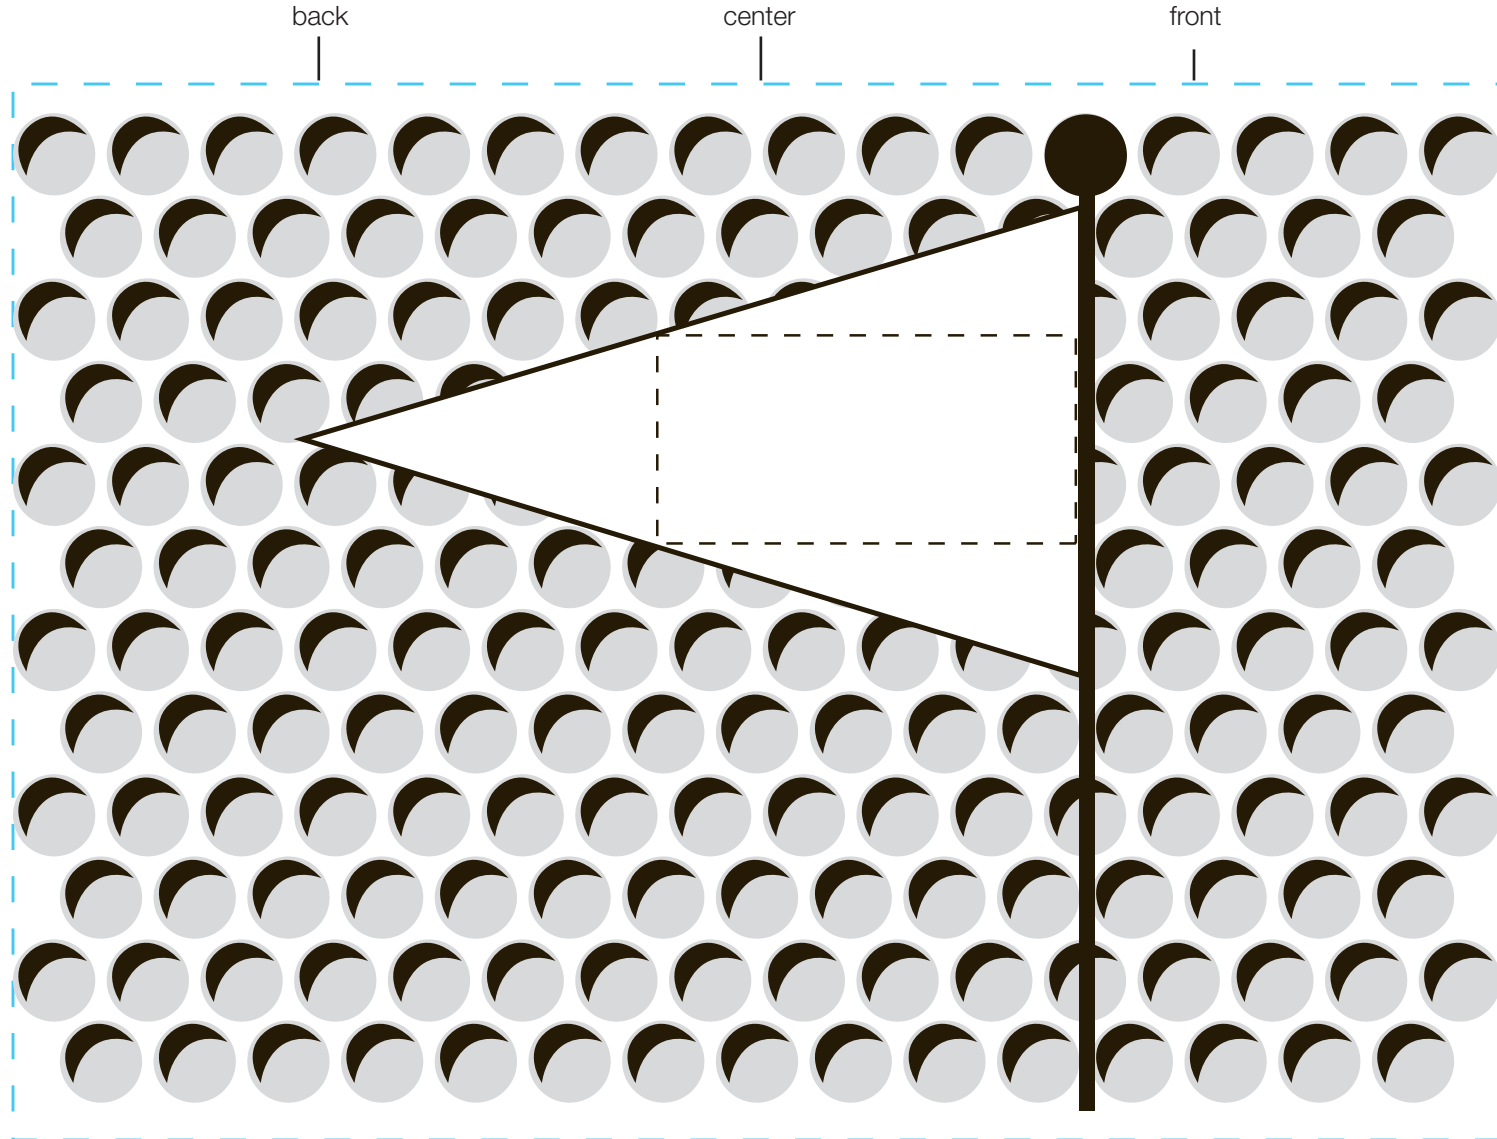

design template

imprint at 100%

design #810

24 oz bolt

AVAILABLE BOTTLE IMPRINT AREA (DASHED BLUE LINE) = 5.5"H X 7.75"W

AVAILABLE LOGO IMPRINT AREA (DASHED BLACK LINE) = 1.083"H X 2.179"W

ALTERING COLORS:
PLEASE DESIGNATE PMS # TO CORRESPONDING COLOR #.
PLEASE DO NOT CHANGE AMOUNT OF COLORS IN DESIGN

 cool gray 3
(color #1)

 black
(color #2)

NOT A PROOF. FOR CONCEPT PURPOSES ONLY.

item#: