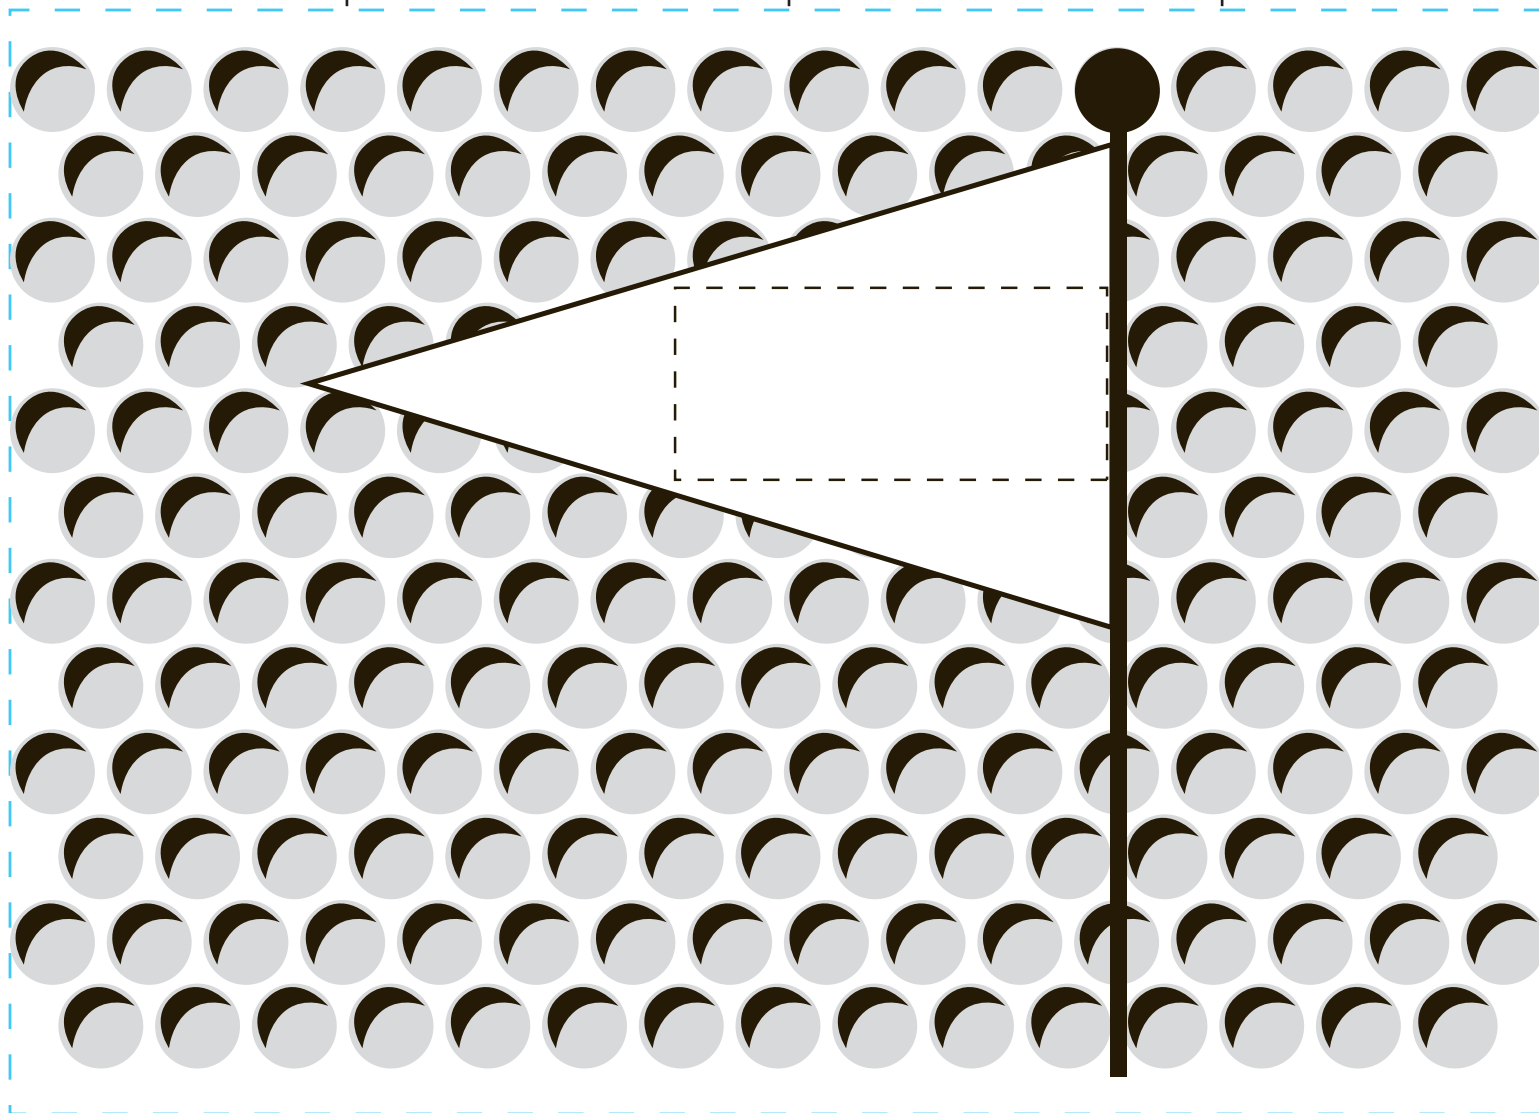

design template

design #810

24 oz aluminum classic

imprint at 100%

back

center

front

AVAILABLE BOTTLE IMPRINT AREA (DASHED BLUE LINE) = 5.75"H X 8"W

AVAILABLE LOGO IMPRINT AREA (DASHED BLACK LINE) = 1"H X 2.25"W

ALTERING COLORS:
PLEASE DESIGNATE PMS # TO CORRESPONDING COLOR #.
PLEASE DO NOT CHANGE AMOUNT OF COLORS IN DESIGN

 cool gray 3
(color #1)

 black
(color #2)