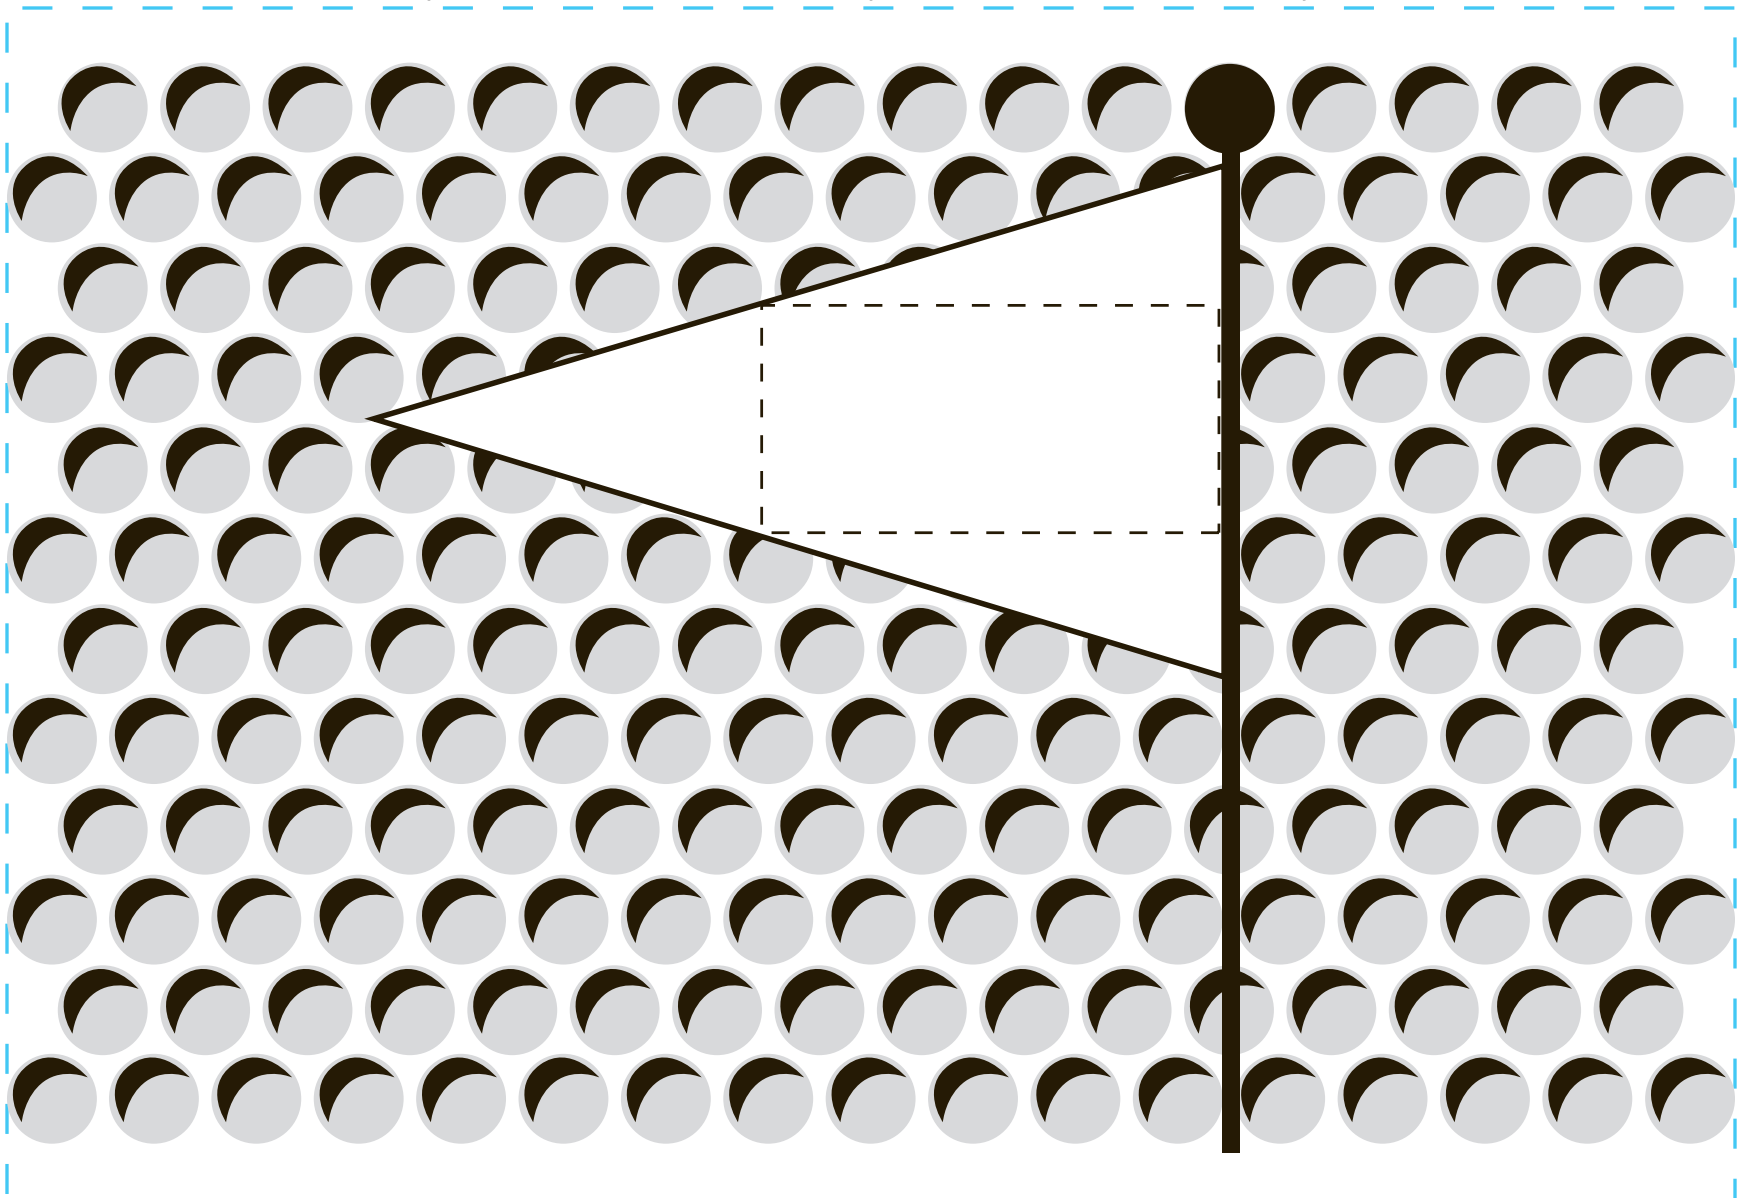

# design template

imprint at 100%

# design #810

# 34oz classic

back

center

front

AVAILABLE BOTTLE IMPRINT AREA (DASHED BLUE LINE) = 6.25"H X 9"W

AVAILABLE LOGO IMPRINT AREA (DASHED BLACK LINE) = 1.184"H X 2.381"W

ALTERING COLORS:  
PLEASE DESIGNATE PMS # TO CORRESPONDING COLOR #.  
PLEASE DO NOT CHANGE AMOUNT OF COLORS IN DESIGN

	
cool gray 3 (color #1)	black (color #2)

**NOT A PROOF. FOR CONCEPT PURPOSES ONLY.**

item#: