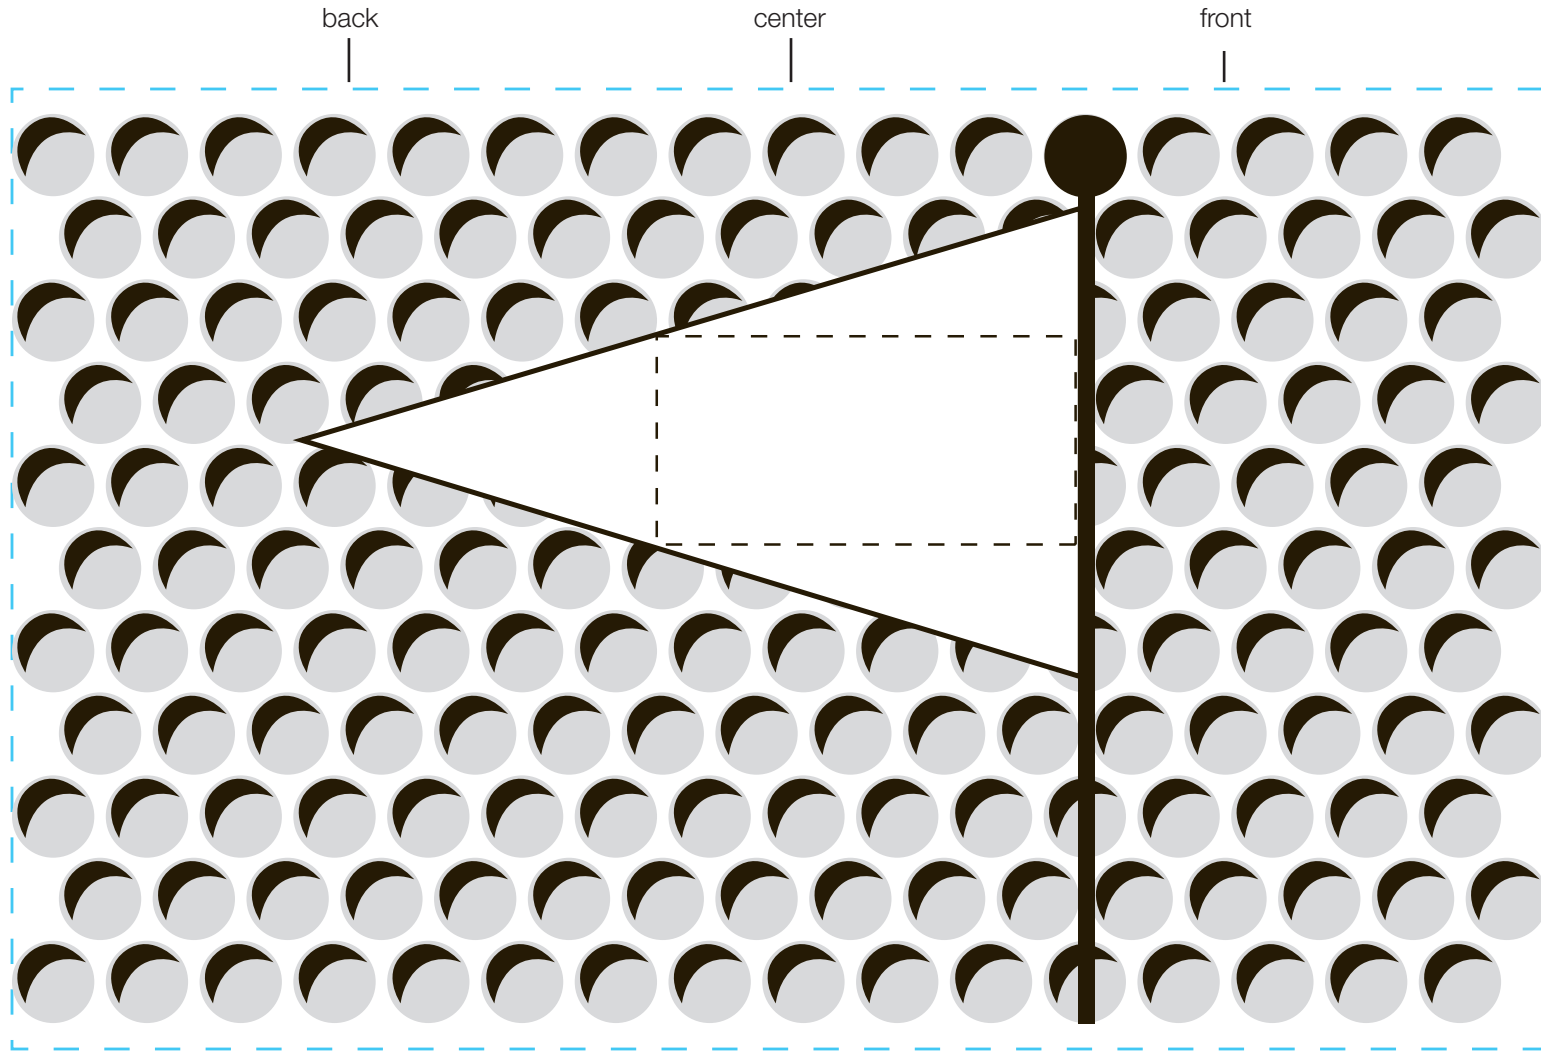

# design template

imprint at 100%

# design #810

# 24 oz classic

AVAILABLE BOTTLE IMPRINT AREA (DASHED BLUE LINE) = 5"H X 8"W

AVAILABLE LOGO IMPRINT AREA (DASHED BLACK LINE) = 1.084"H X 2.181"W

ALTERING COLORS:  
PLEASE DESIGNATE PMS # TO CORRESPONDING COLOR #.  
PLEASE DO NOT CHANGE AMOUNT OF COLORS IN DESIGN

 cool gray 3  
(color #1)

 black  
(color #2)

NOT A PROOF. FOR CONCEPT PURPOSES ONLY.

item#: