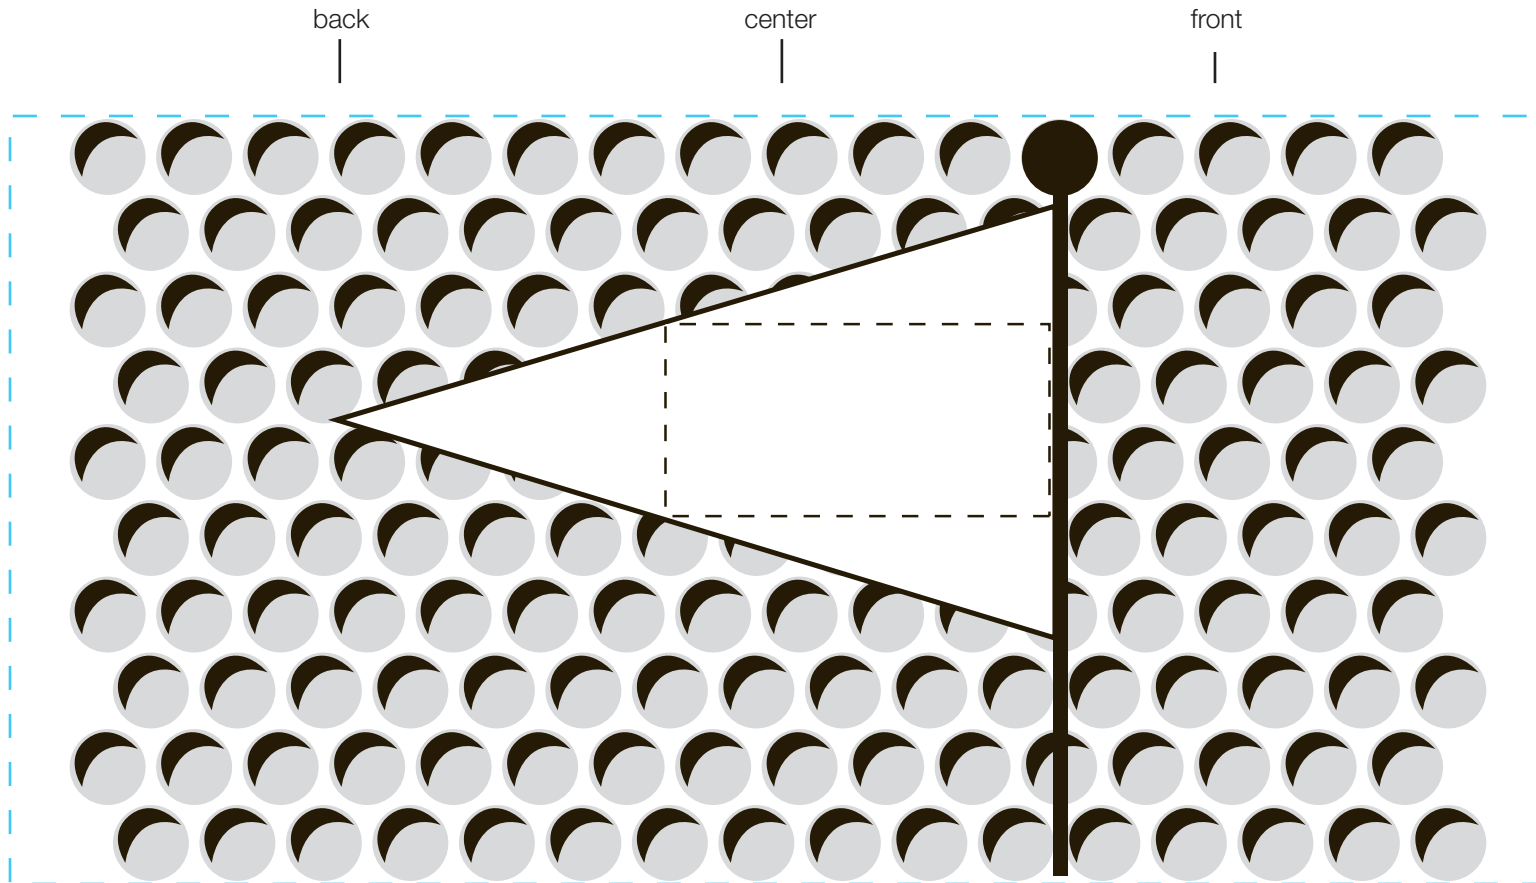

design template
imprint at 100%

design #810

20 oz classic

AVAILABLE BOTTLE IMPRINT AREA (DASHED BLUE LINE) = 4"H X 8"W

AVAILABLE LOGO IMPRINT AREA (DASHED BLACK LINE) = 1"H X 2"W

ALTERING COLORS:
PLEASE DESIGNATE PMS # TO CORRESPONDING COLOR #.
PLEASE DO NOT CHANGE AMOUNT OF COLORS IN DESIGN

 cool gray 3
(color #1)  black
(color #2)

NOT A PROOF. FOR CONCEPT PURPOSES ONLY.

item#: