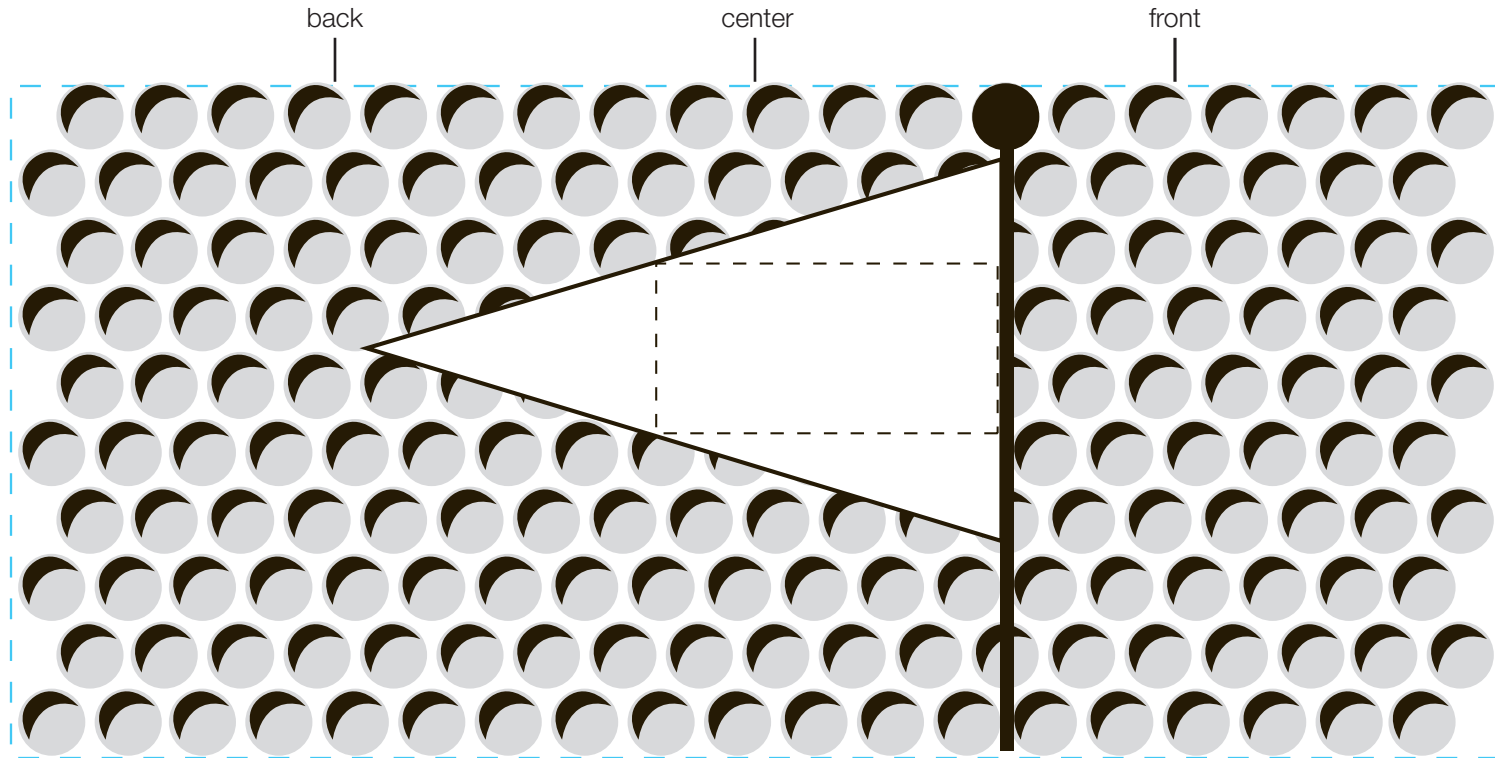

design template
imprint at 100%

design #810

18oz bolt

AVAILABLE BOTTLE IMPRINT AREA (DASHED BLUE LINE) = 3.5"H X 7.75"W

AVAILABLE LOGO IMPRINT AREA (DASHED BLACK LINE) = .88"H X 1.77"W

ALTERING COLORS:
PLEASE DESIGNATE PMS # TO CORRESPONDING COLOR #.
PLEASE DO NOT CHANGE AMOUNT OF COLORS IN DESIGN

NOT A PROOF. FOR CONCEPT PURPOSES ONLY.

cool gray 3
(color #1)

black
(color #2)

item#: