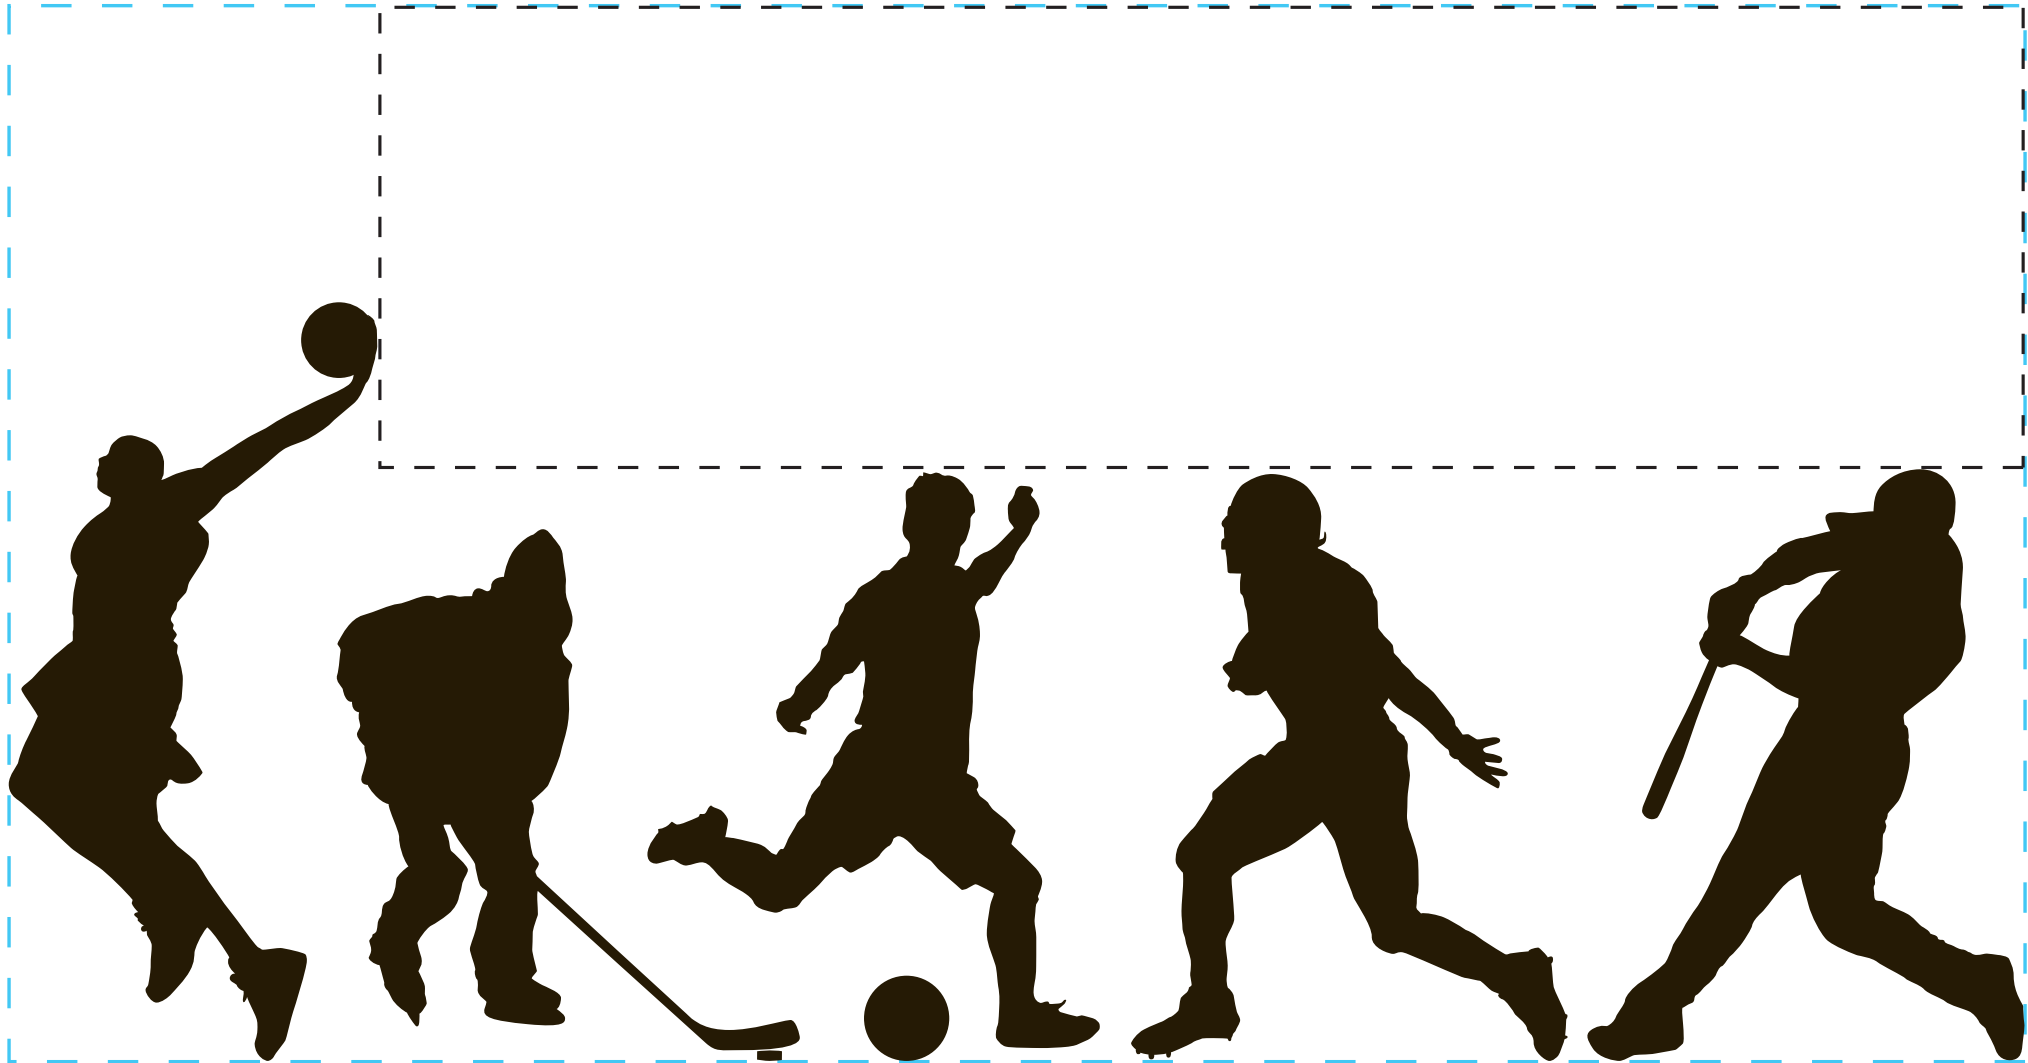

design template

imprint at 100%

design #809

40oz wide

back

center

front

AVAILABLE BOTTLE IMPRINT AREA (DASHED BLUE LINE) = 5.5"H X 10.5"W

AVAILABLE LOGO IMPRINT AREA (DASHED BLACK LINE) = 2.396"H X 8.558"W

ALTERING COLORS:  
PLEASE DESIGNATE PMS # TO CORRESPONDING COLOR #.  
PLEASE DO NOT CHANGE AMOUNT OF COLORS IN DESIGN

NOT A PROOF. FOR CONCEPT PURPOSES ONLY.