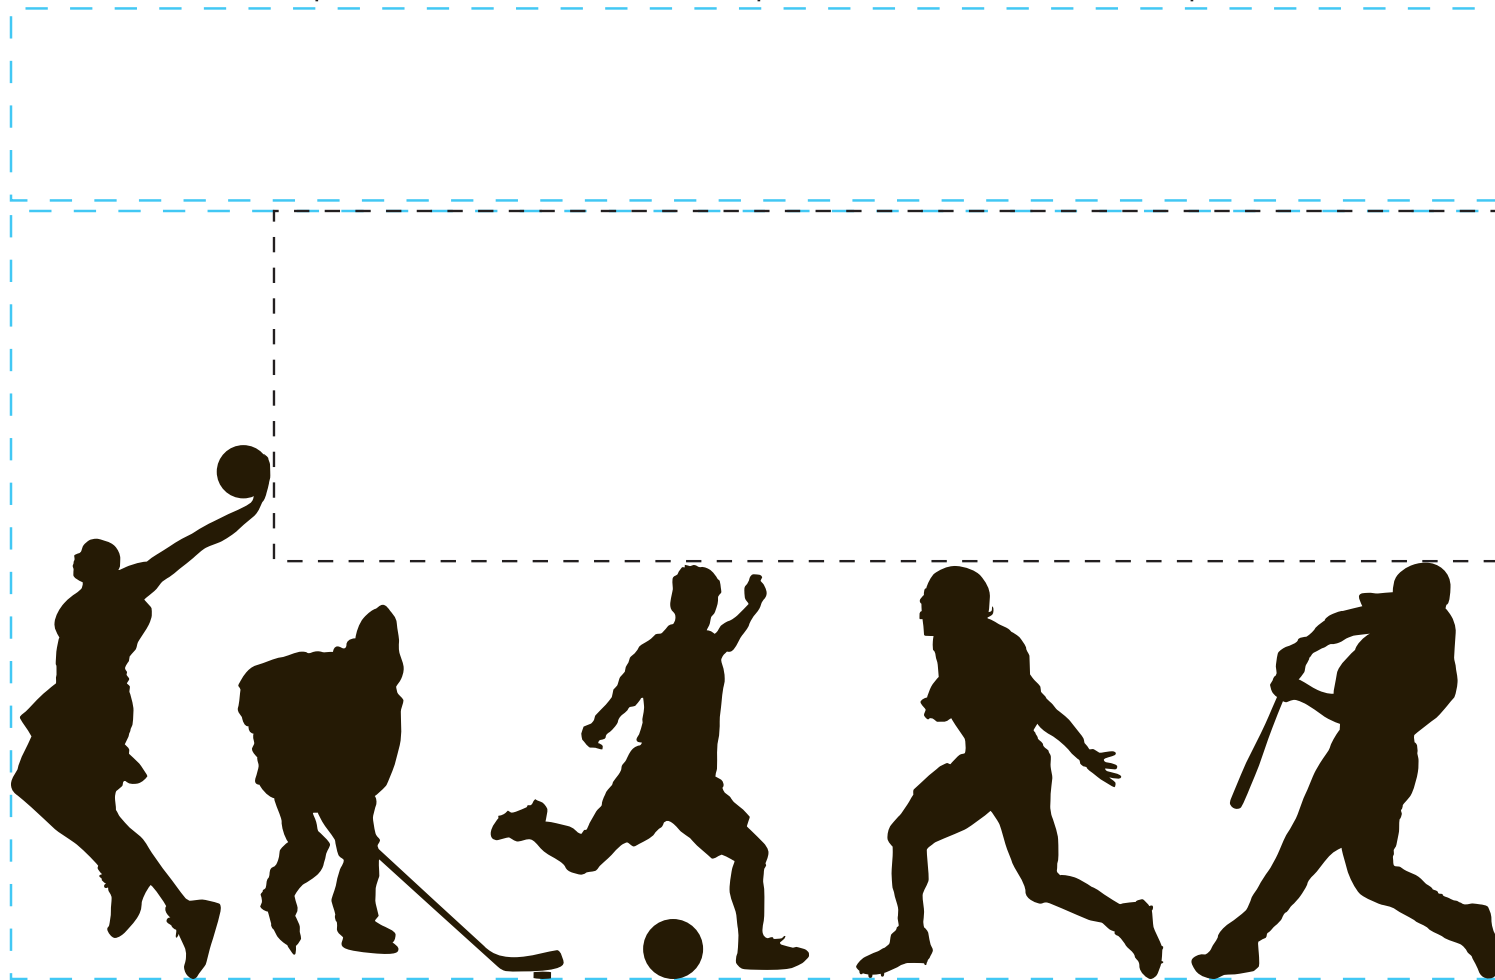

design template

imprint at 100%

design #809

24 oz metro

back

center

front

AVAILABLE BOTTLE IMPRINT AREA (DASHED BLUE LINE) = 1"H X 7.75"W (upper)
4"H X 7.75"W (lower)

AVAILABLE LOGO IMPRINT AREA (UPPER IMPRINT AREA) = 1"H X 7.75"W
AVAILABLE LOGO IMPRINT AREA (DASHED BLACK LINE) = 1.823"H X 6.38"W

ALTERING COLORS:
PLEASE DESIGNATE PMS # TO CORRESPONDING COLOR #.
PLEASE DO NOT CHANGE AMOUNT OF COLORS IN DESIGN

■
black
(color #1)

NOT A PROOF. FOR CONCEPT PURPOSES ONLY.

item#: