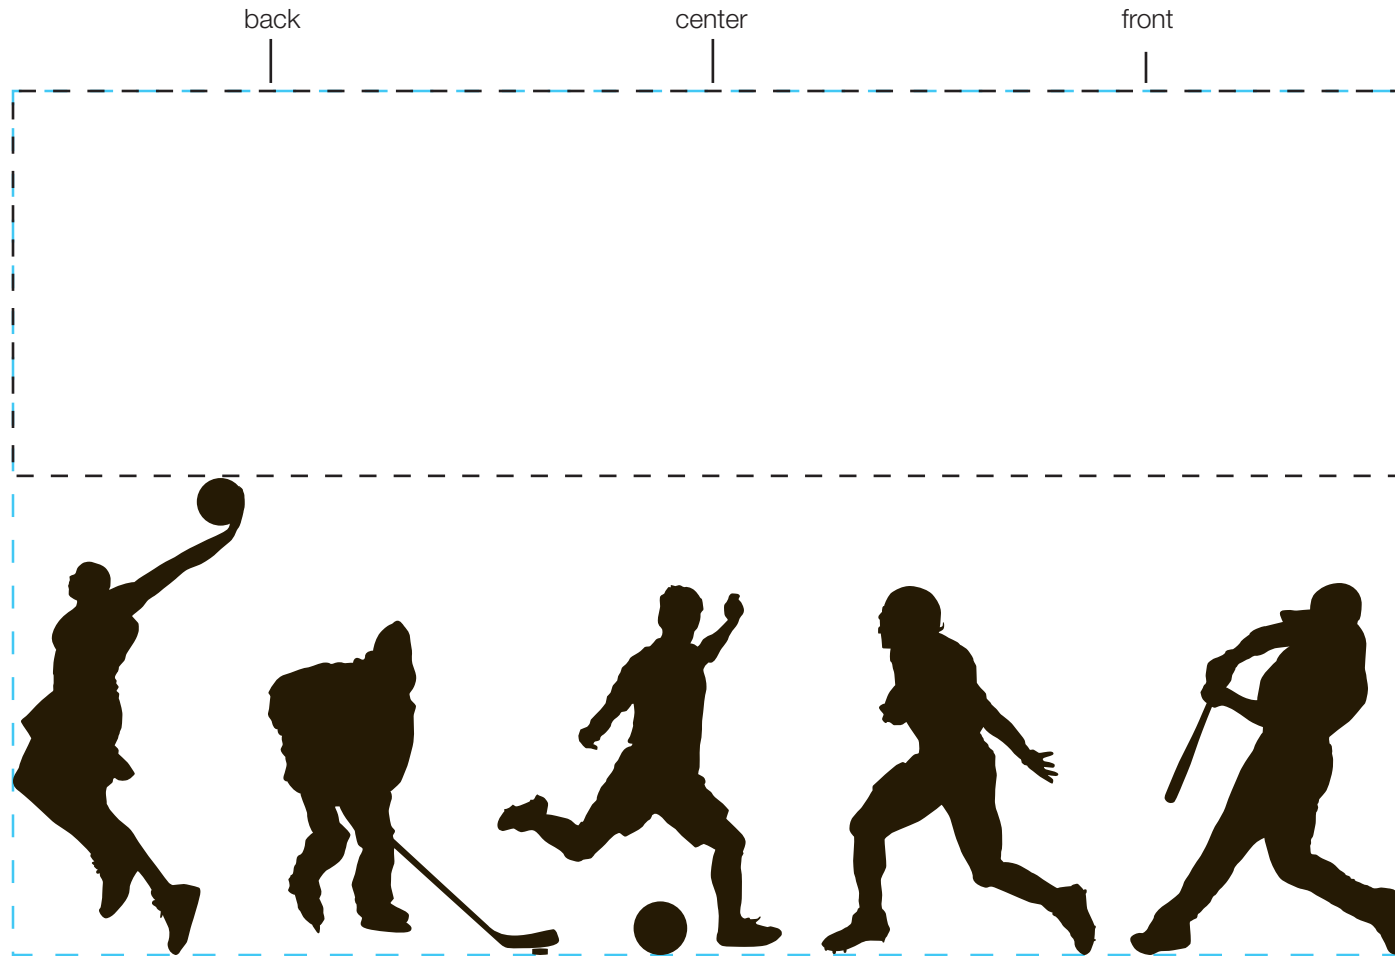

design template
imprint at 100%

design #809

24oz freedom

AVAILABLE BOTTLE IMPRINT AREA (DASHED BLUE LINE) = 4.5"H X 7.25"W

AVAILABLE LOGO IMPRINT AREA (DASHED BLACK LINE) = 2.004"H X 7.25"W

ALTERING COLORS:
PLEASE DESIGNATE PMS # TO CORRESPONDING COLOR #.
PLEASE DO NOT CHANGE AMOUNT OF COLORS IN DESIGN

■
black
(color #1)

NOT A PROOF. FOR CONCEPT PURPOSES ONLY.

item#: