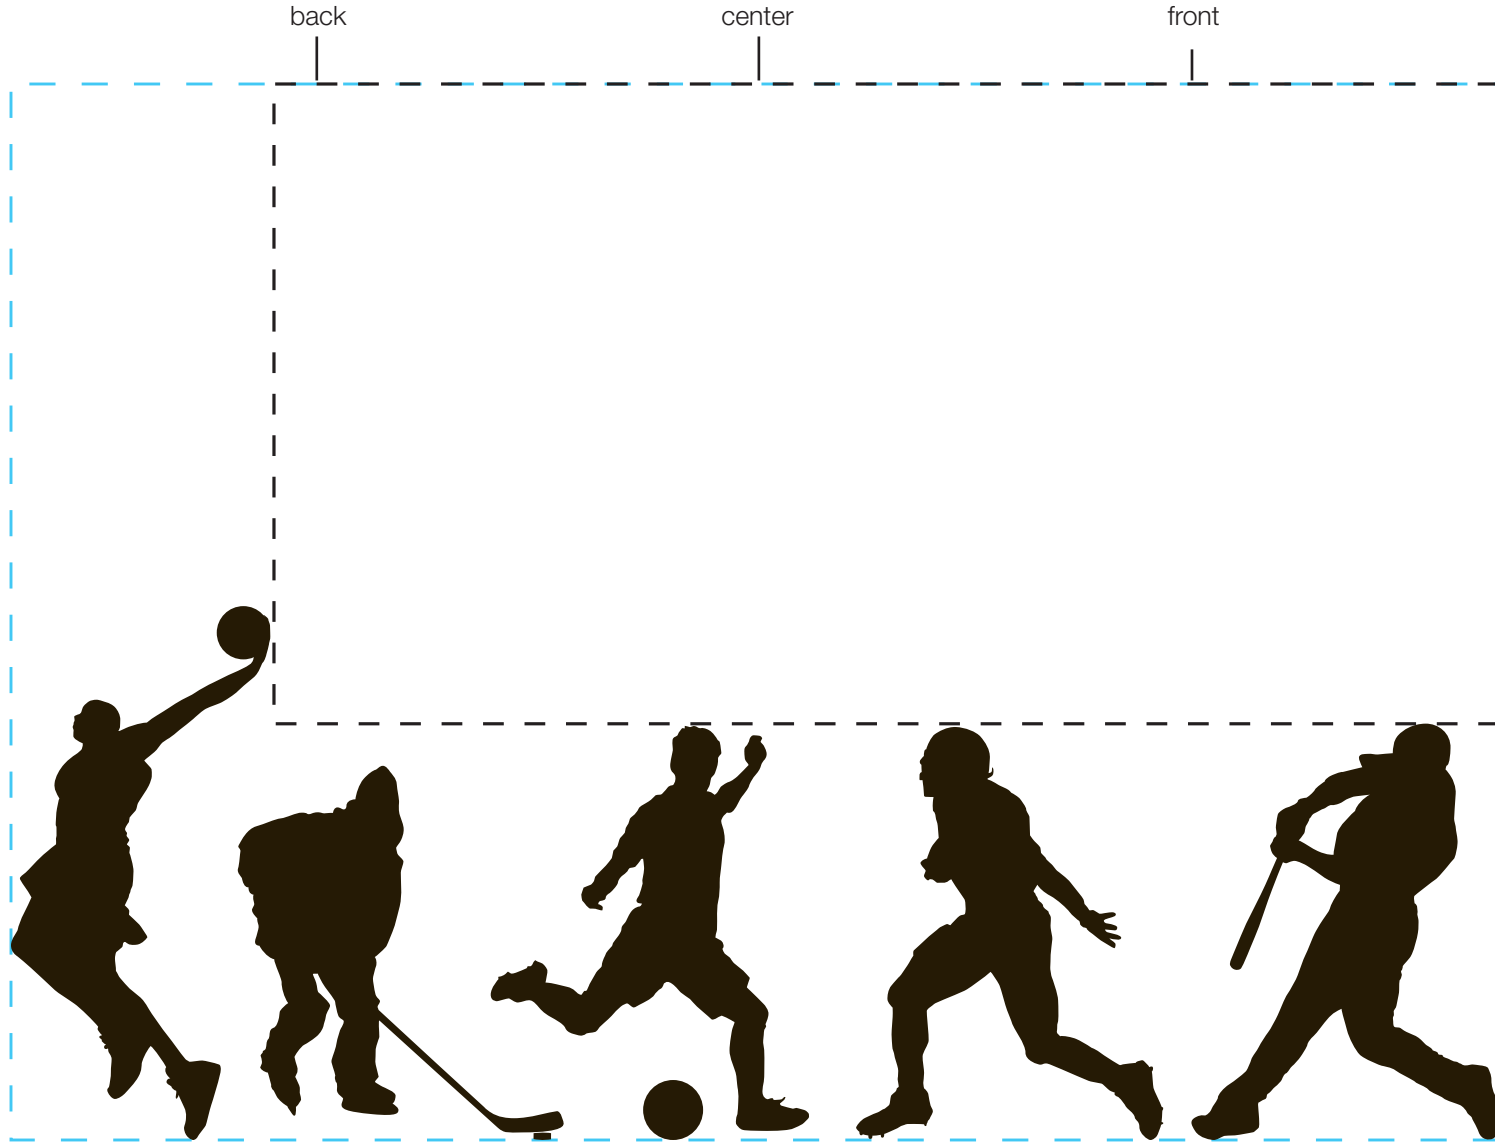

design template

imprint at 100%

design #809

24 oz bolt

AVAILABLE BOTTLE IMPRINT AREA (DASHED BLUE LINE) = 5.5"H X 7.75"W

AVAILABLE LOGO IMPRINT AREA (DASHED BLACK LINE) = 3.332"H X 6.38"W

ALTERING COLORS:
PLEASE DESIGNATE PMS # TO CORRESPONDING COLOR #.
PLEASE DO NOT CHANGE AMOUNT OF COLORS IN DESIGN

■
black
(color #1)

NOT A PROOF. FOR CONCEPT PURPOSES ONLY.

item#: