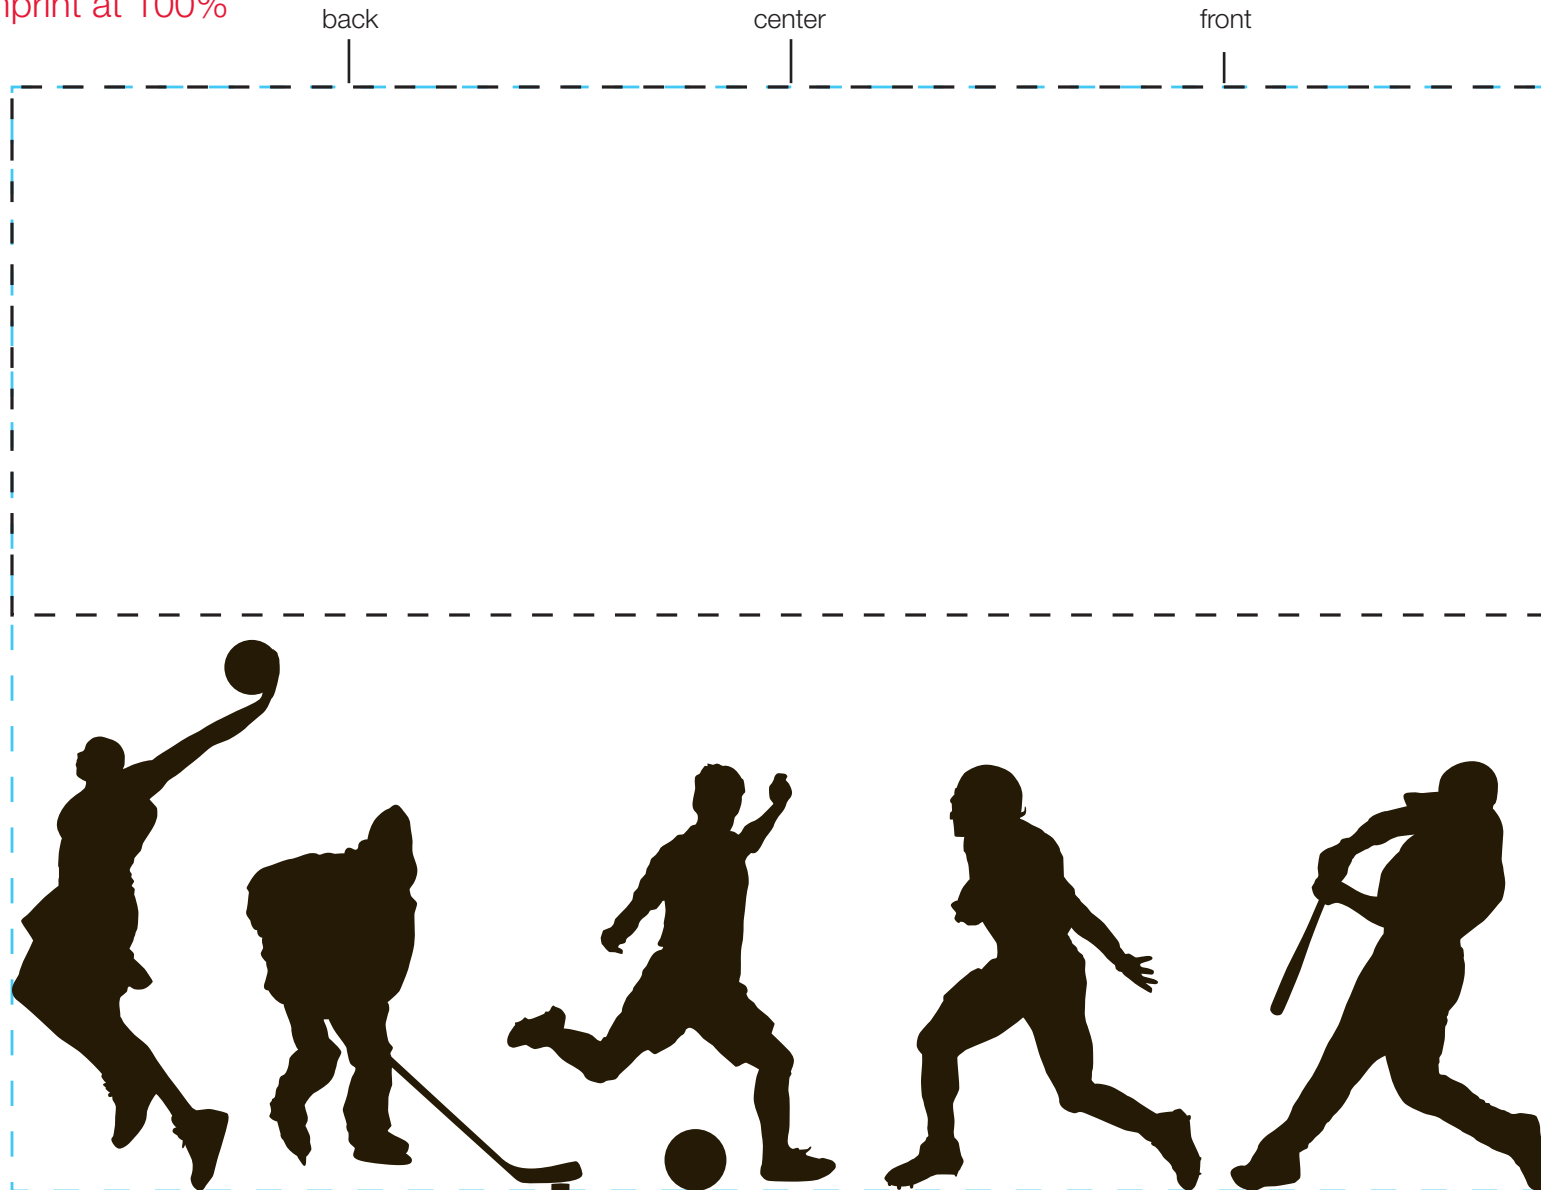

# design template

imprint at 100%

# design #809

24 oz aluminum classic

AVAILABLE BOTTLE IMPRINT AREA (DASHED BLUE LINE) = 5.75\"H X 8\"W

AVAILABLE LOGO IMPRINT AREA (DASHED BLACK LINE) = 2.75\"H X 8\"W

ALTERING COLORS:  
PLEASE DESIGNATE PMS # TO CORRESPONDING COLOR #.  
PLEASE DO NOT CHANGE AMOUNT OF COLORS IN DESIGN

■  
black  
(color #1)

NOT A PROOF. FOR CONCEPT PURPOSES ONLY.

item#: