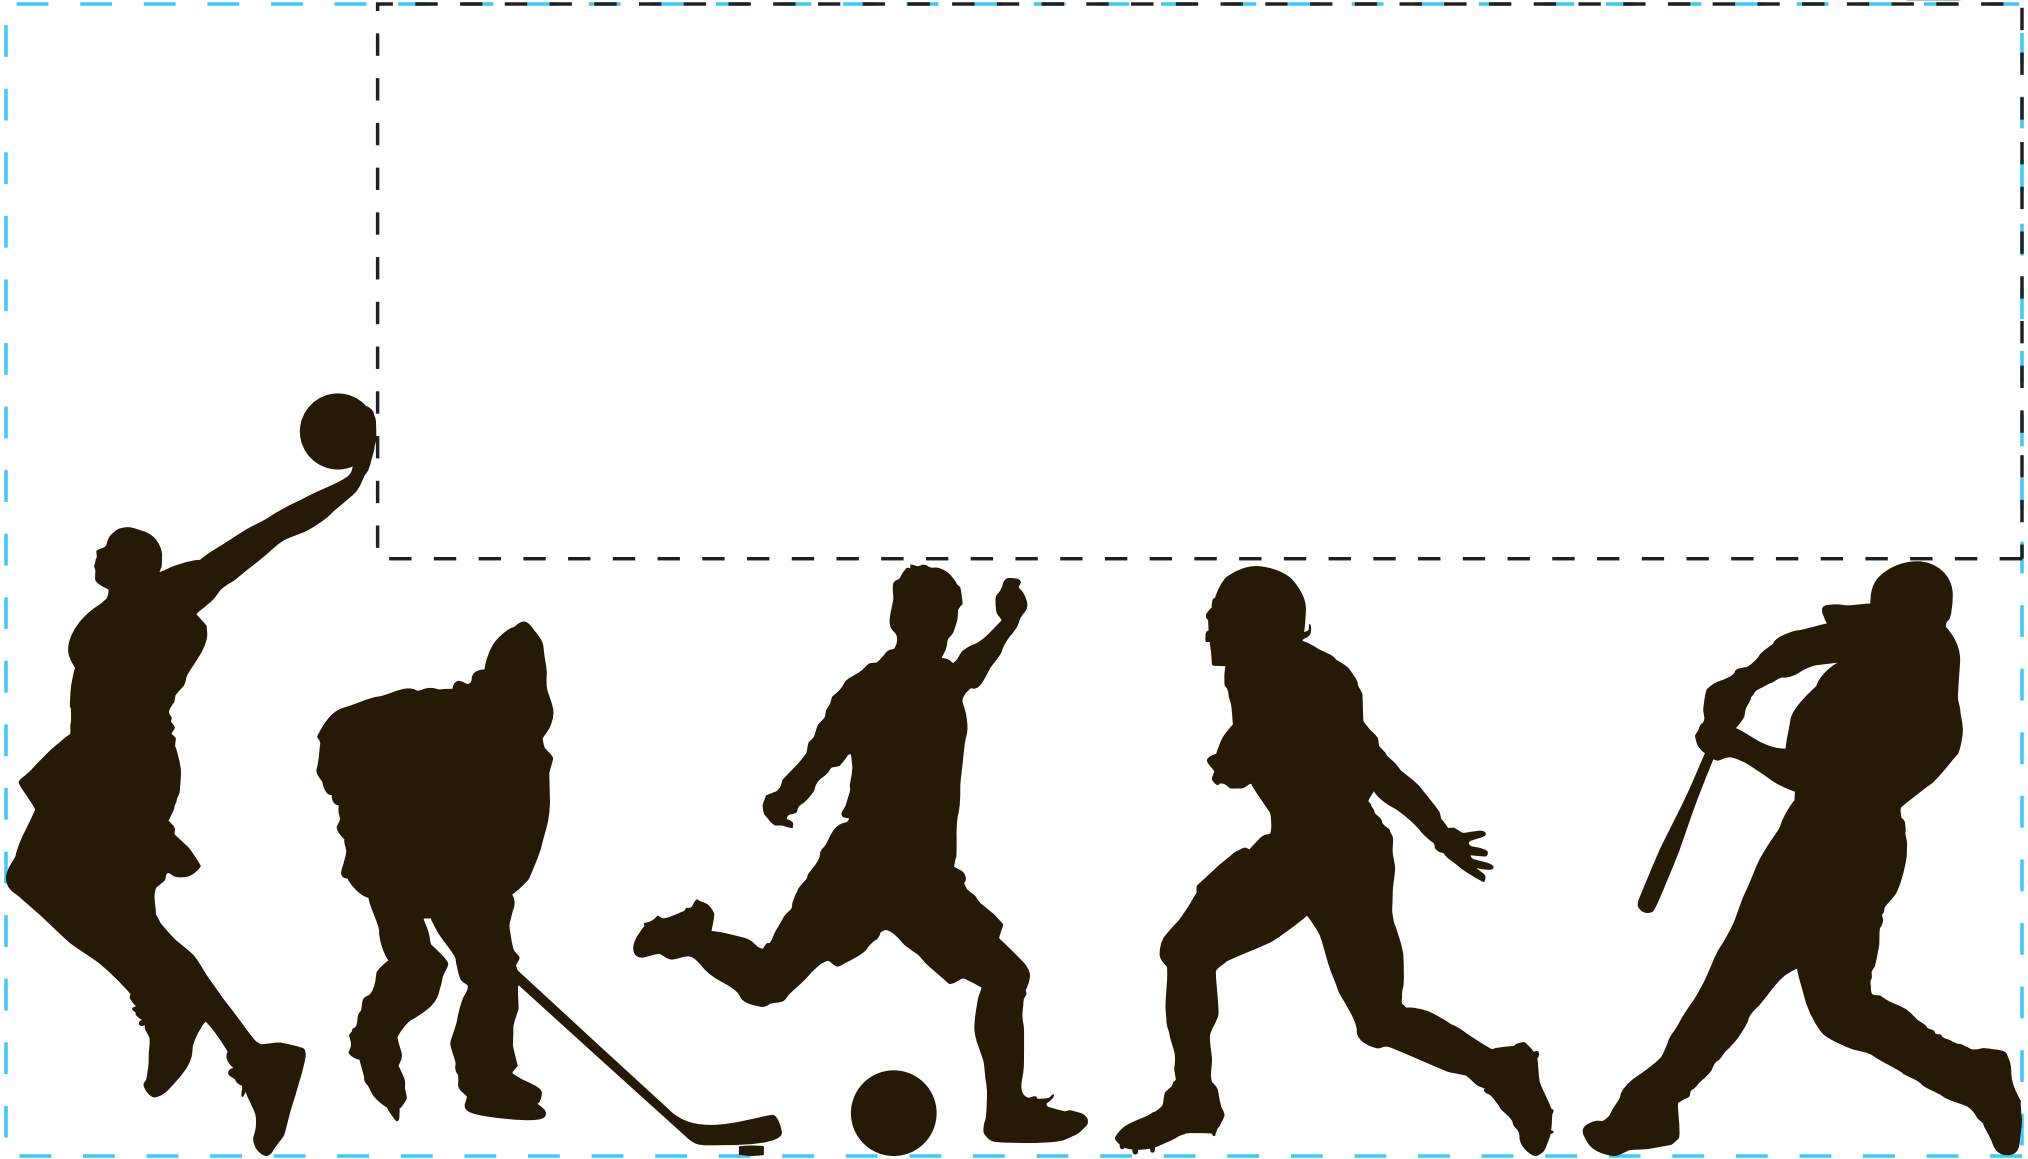

design template

imprint at 100%

design #809

44oz bolt

back

center

front

AVAILABLE BOTTLE IMPRINT AREA (DASHED BLUE LINE) = 6"H X 10.5"W

AVAILABLE LOGO IMPRINT AREA (DASHED BLACK LINE) = 2.889"H X 8.564"W

ALTERING COLORS:
PLEASE DESIGNATE PMS # TO CORRESPONDING COLOR #.
PLEASE DO NOT CHANGE AMOUNT OF COLORS IN DESIGN

NOT A PROOF. FOR CONCEPT PURPOSES ONLY.

item#:

black
(color #1)