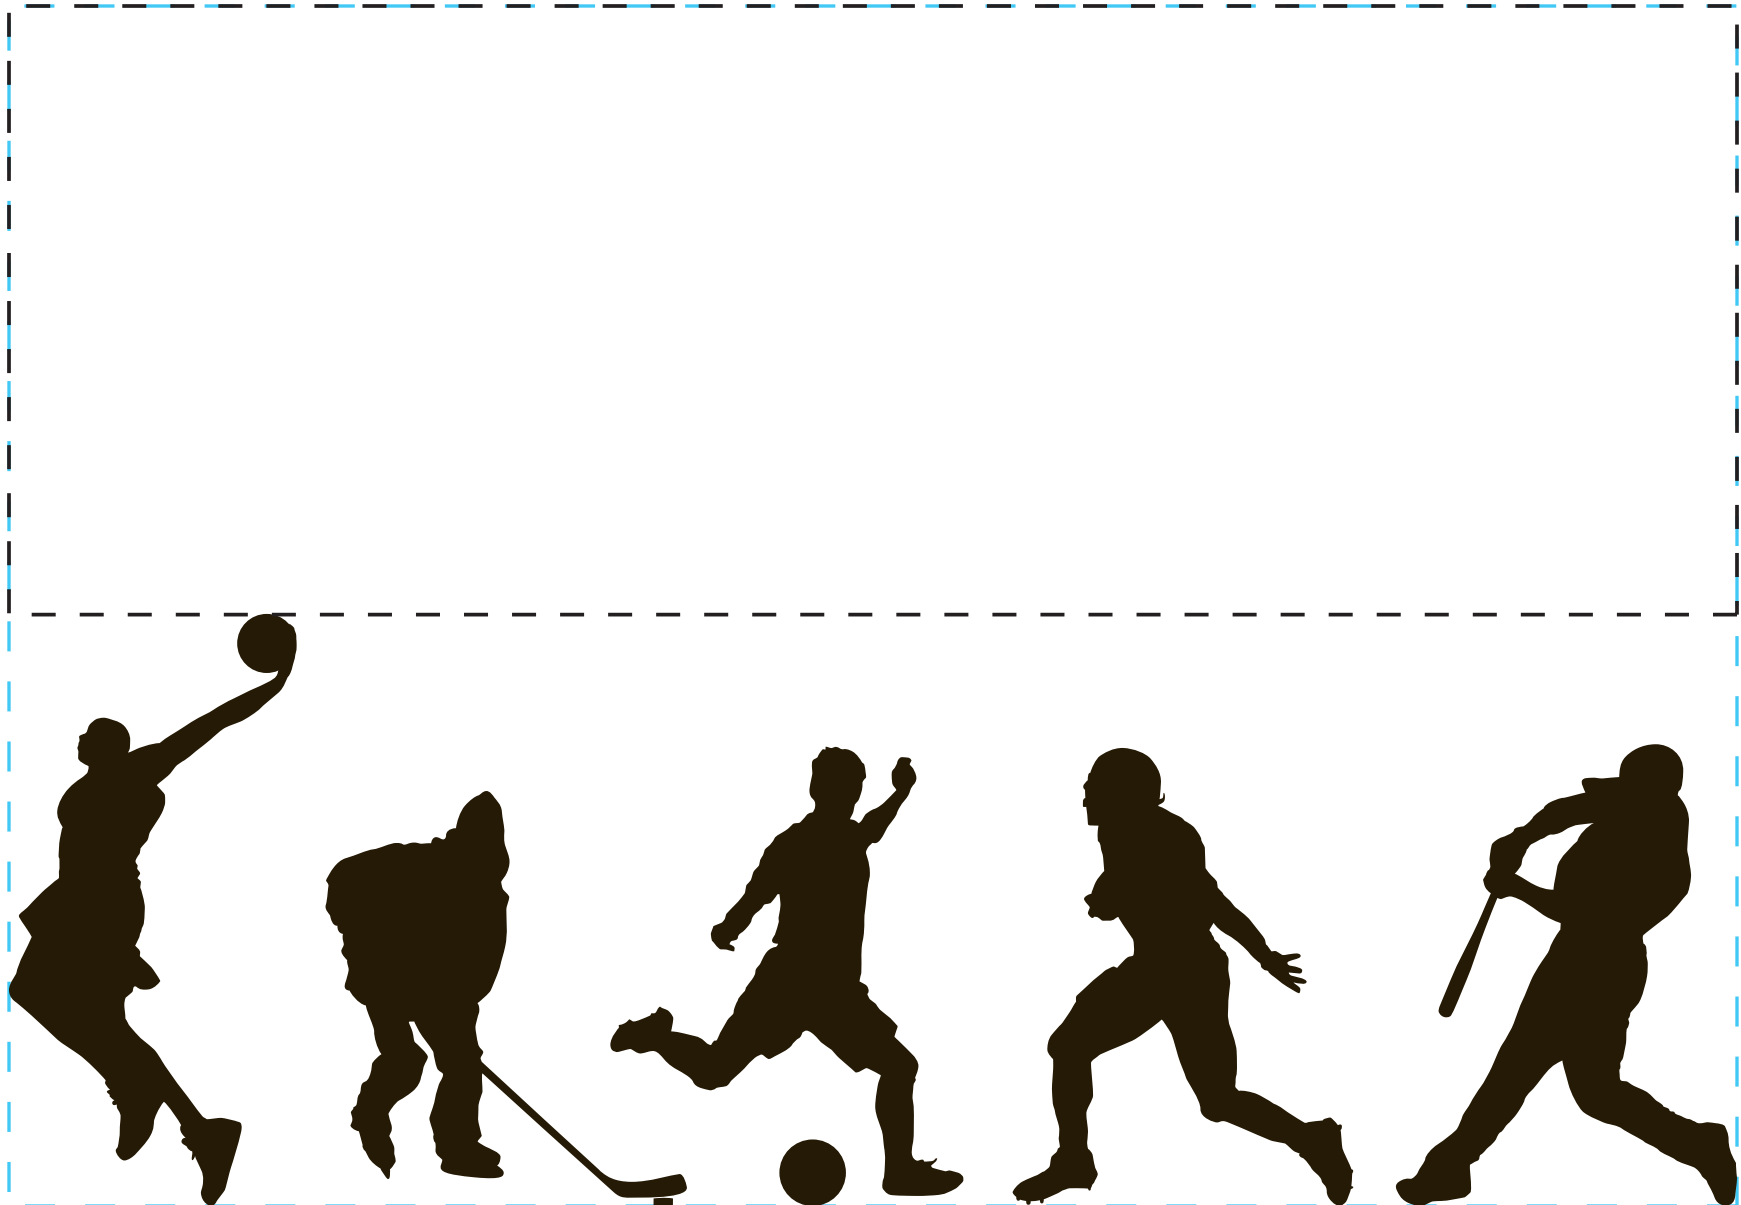

design template

imprint at 100%

design #809

34oz classic

back

center

front

AVAILABLE BOTTLE IMPRINT AREA (DASHED BLUE LINE) = 6.25"H X 9"W

AVAILABLE LOGO IMPRINT AREA (DASHED BLACK LINE) = 3.169"H X 9"W

ALTERING COLORS:
PLEASE DESIGNATE PMS # TO CORRESPONDING COLOR #.
PLEASE DO NOT CHANGE AMOUNT OF COLORS IN DESIGN

black
(color #1)

NOT A PROOF. FOR CONCEPT PURPOSES ONLY.