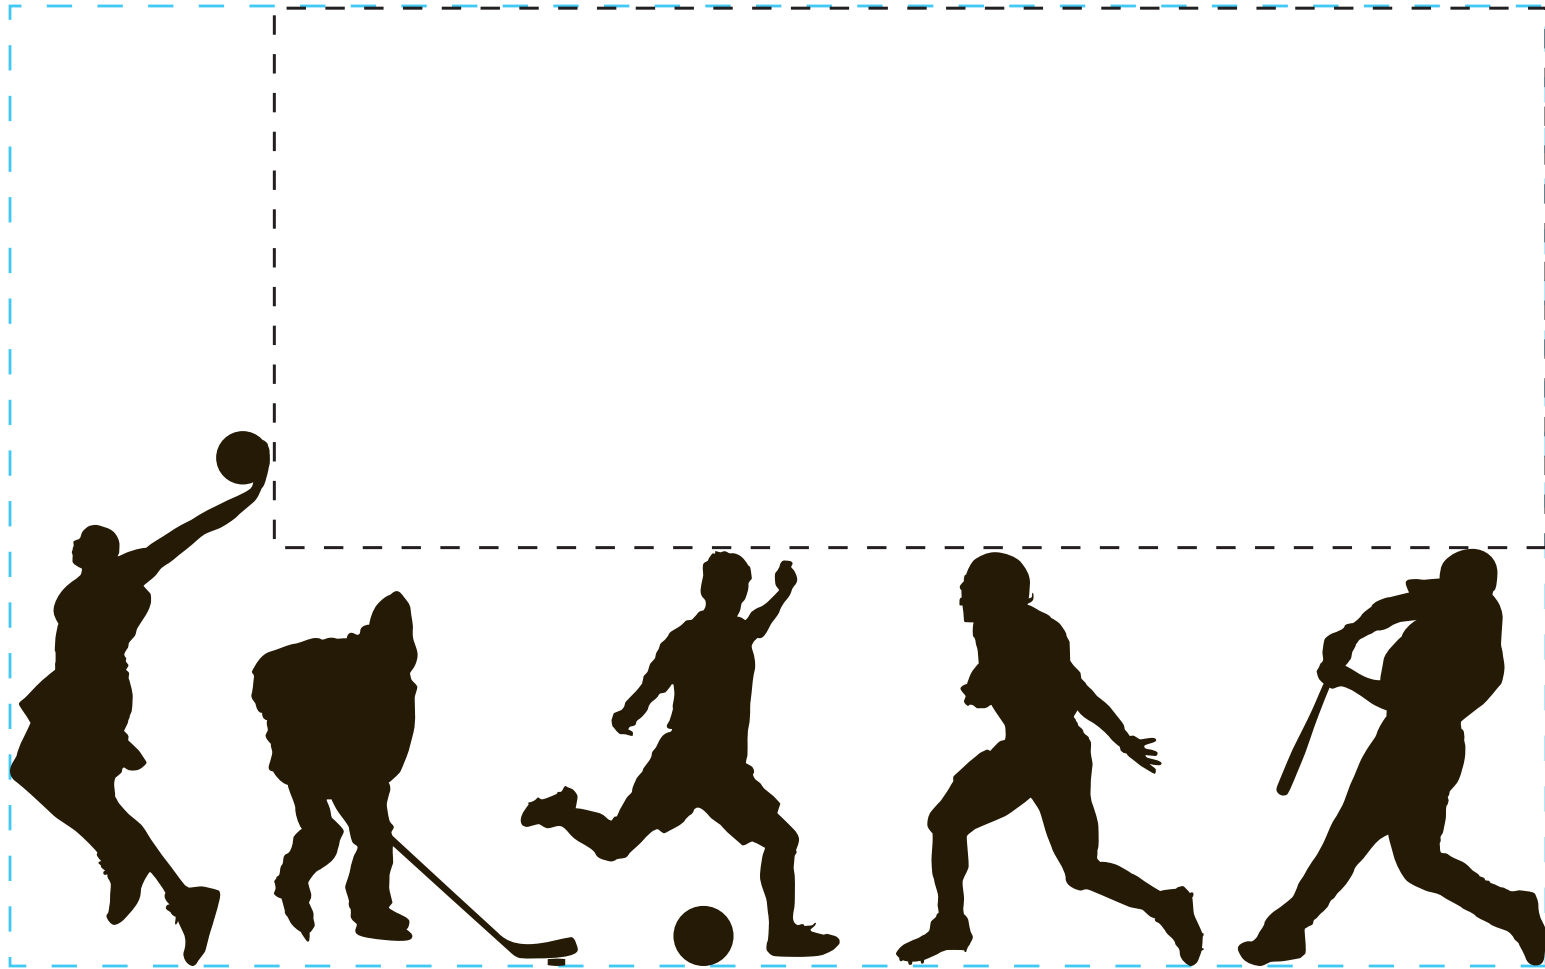

design template

imprint at 100%

design #809

24 oz classic

back

center

front

AVAILABLE BOTTLE IMPRINT AREA (DASHED BLUE LINE) = 5"H X 8"W

AVAILABLE LOGO IMPRINT AREA (DASHED BLACK LINE) = 2.809"H X 6.623"W

ALTERING COLORS:  
PLEASE DESIGNATE PMS # TO CORRESPONDING COLOR #.  
PLEASE DO NOT CHANGE AMOUNT OF COLORS IN DESIGN

black  
(color #1)