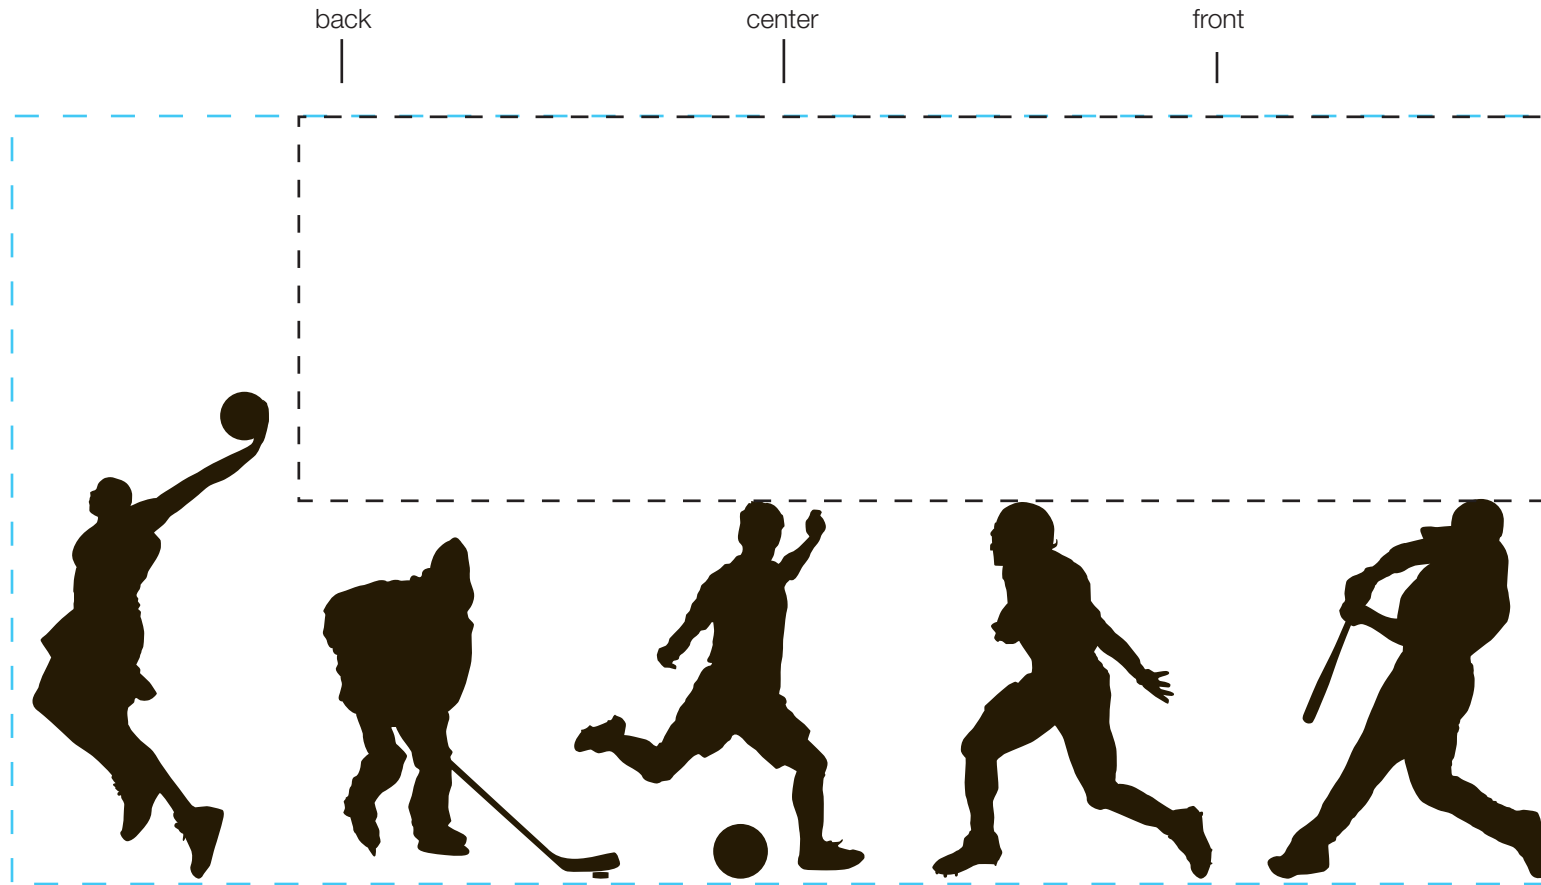

design template
imprint at 100%

design #809

20 oz classic

AVAILABLE BOTTLE IMPRINT AREA (DASHED BLUE LINE) = 4" H X 8" W

AVAILABLE LOGO IMPRINT AREA (DASHED BLACK LINE) = 2" H X 6.5" W

ALTERING COLORS:
PLEASE DESIGNATE PMS # TO CORRESPONDING COLOR #.
PLEASE DO NOT CHANGE AMOUNT OF COLORS IN DESIGN

■
black
(color #1)

NOT A PROOF. FOR CONCEPT PURPOSES ONLY.

item#: