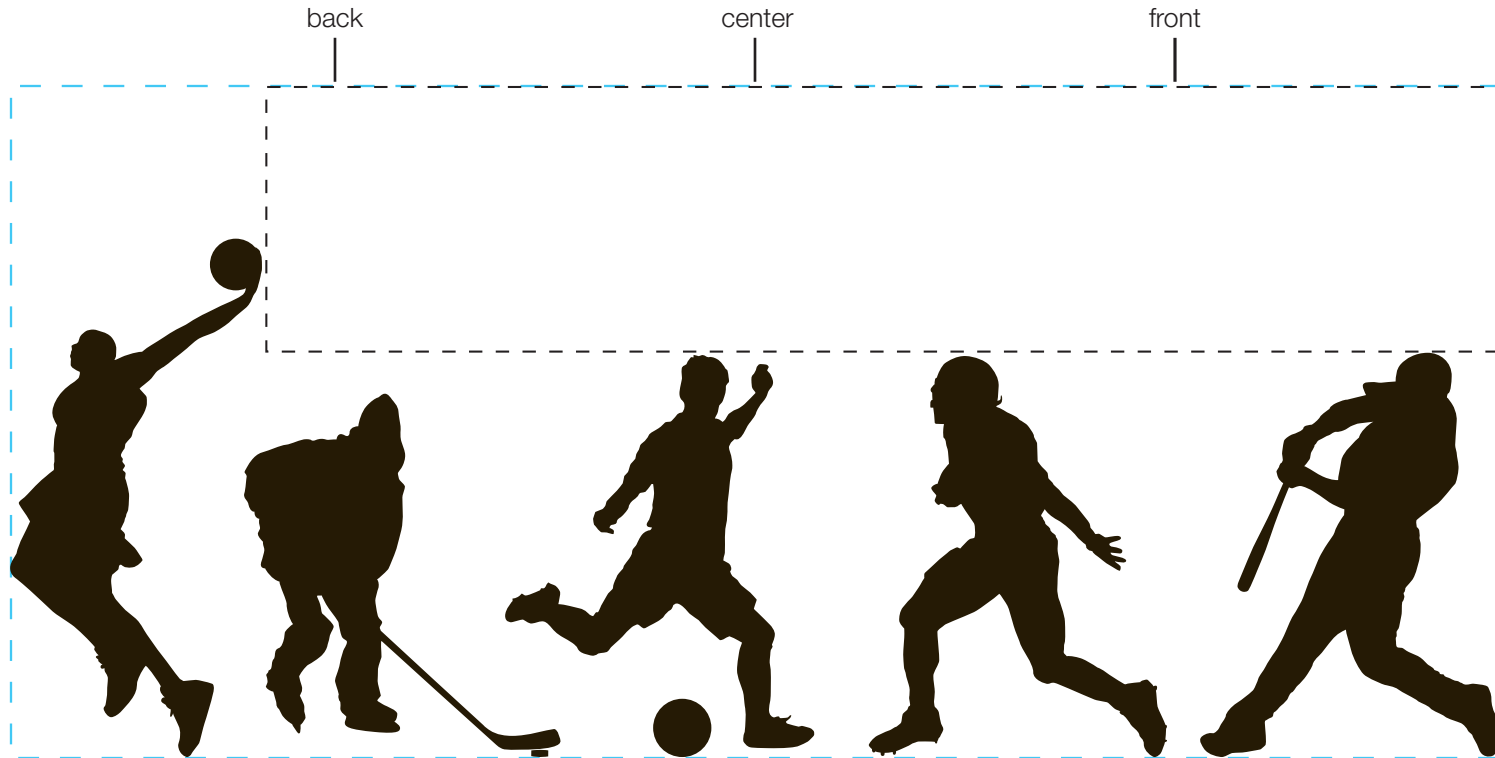

design template  
imprint at 100%

design #809

18oz bolt

AVAILABLE BOTTLE IMPRINT AREA (DASHED BLUE LINE) = 3.5"H X 7.75"W

AVAILABLE LOGO IMPRINT AREA (DASHED BLACK LINE) = 1.37"H X 6.41"W

ALTERING COLORS:  
PLEASE DESIGNATE PMS # TO CORRESPONDING COLOR #.  
PLEASE DO NOT CHANGE AMOUNT OF COLORS IN DESIGN

**NOT A PROOF. FOR CONCEPT PURPOSES ONLY.**

■  
black  
(color #1)

item#: