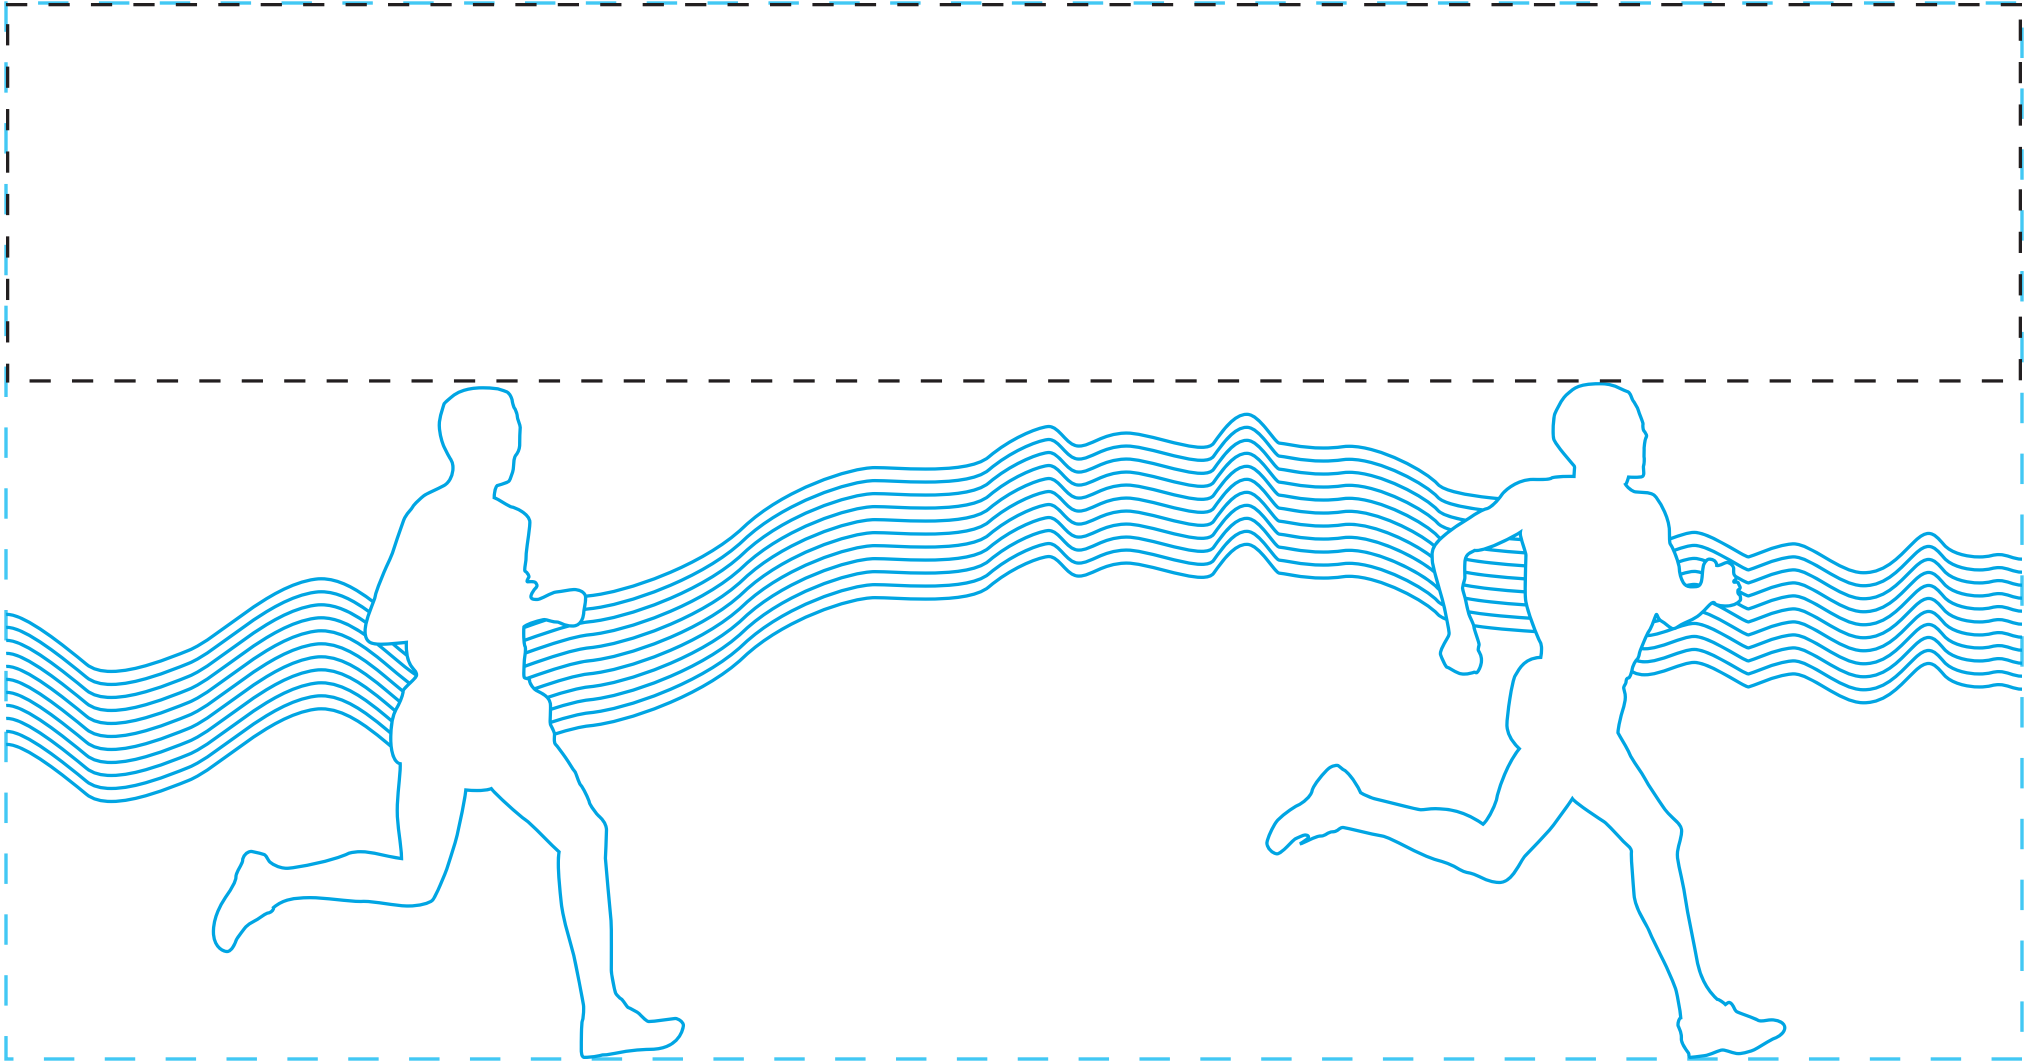

design template

imprint at 100%

design #807

40oz wide

back

center

front

AVAILABLE BOTTLE IMPRINT AREA (DASHED BLUE LINE) = 5.5"H X 10.5"W

AVAILABLE LOGO IMPRINT AREA (DASHED BLACK LINE) = 1.977"H X 10.5"W

ALTERING COLORS:
PLEASE DESIGNATE PMS # TO CORRESPONDING COLOR #.
PLEASE DO NOT CHANGE AMOUNT OF COLORS IN DESIGN

pms 2995
(color #1)

NOT A PROOF. FOR CONCEPT PURPOSES ONLY.