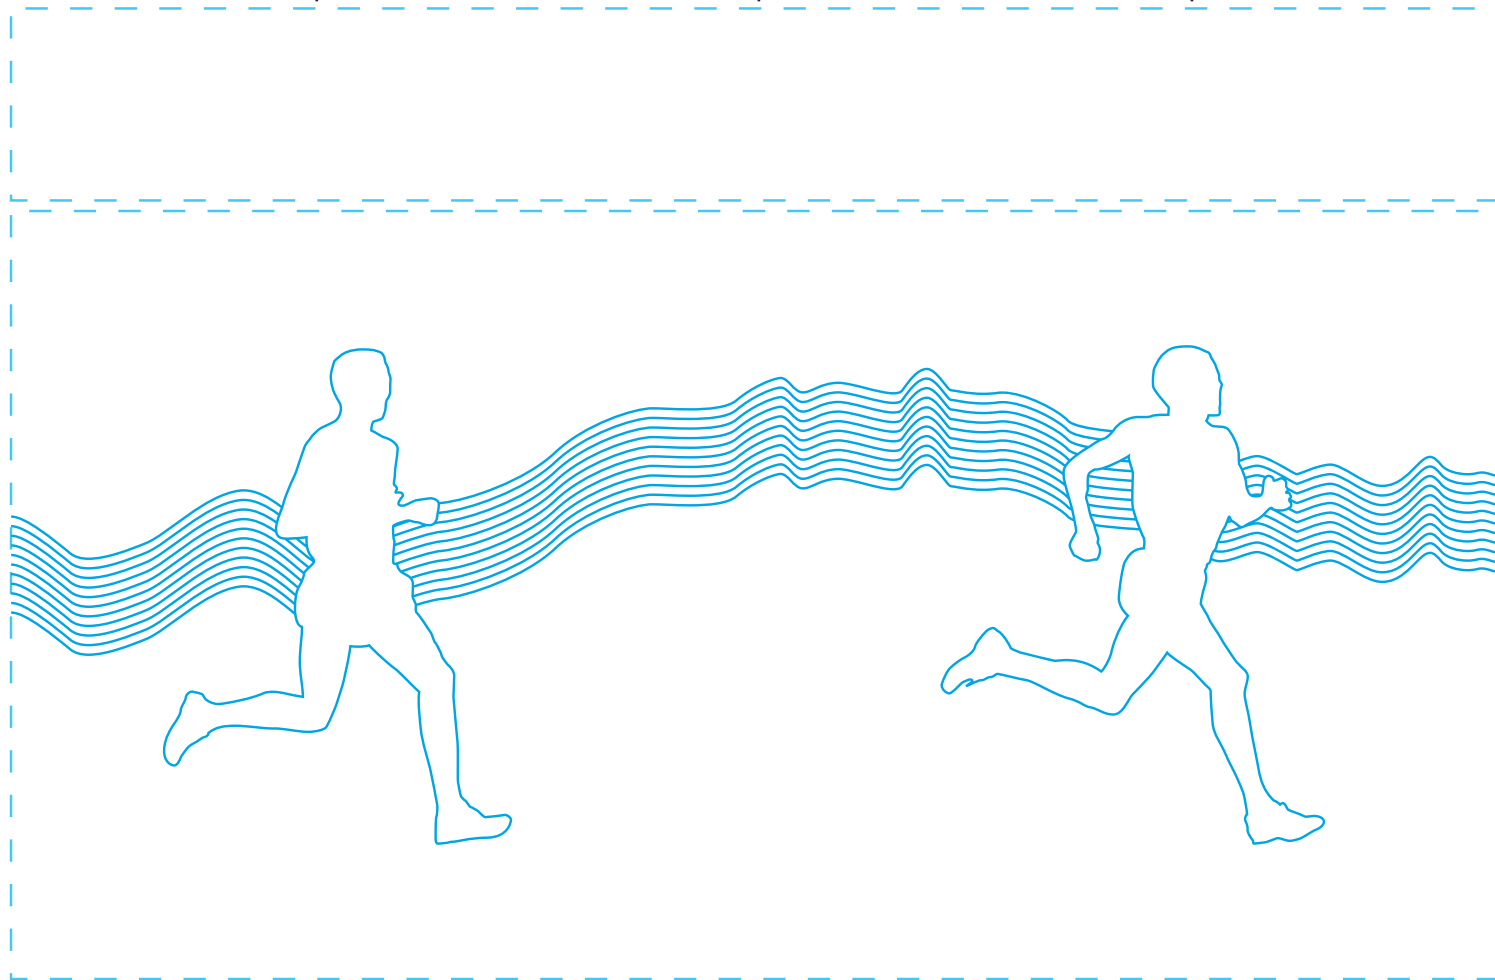

design template

imprint at 100%

design #807

24 oz metro

back

center

front

AVAILABLE BOTTLE IMPRINT AREA (DASHED BLUE LINE) = 1"H X 7.75"W (upper)
4"H X 7.75"W (lower)

AVAILABLE LOGO IMPRINT AREA (UPPER IMPRINT AREA) = 1"H X 7.75"W

ALTERING COLORS:
PLEASE DESIGNATE PMS # TO CORRESPONDING COLOR #.
PLEASE DO NOT CHANGE AMOUNT OF COLORS IN DESIGN

pms 2995
(color #1)

NOT A PROOF. FOR CONCEPT PURPOSES ONLY.