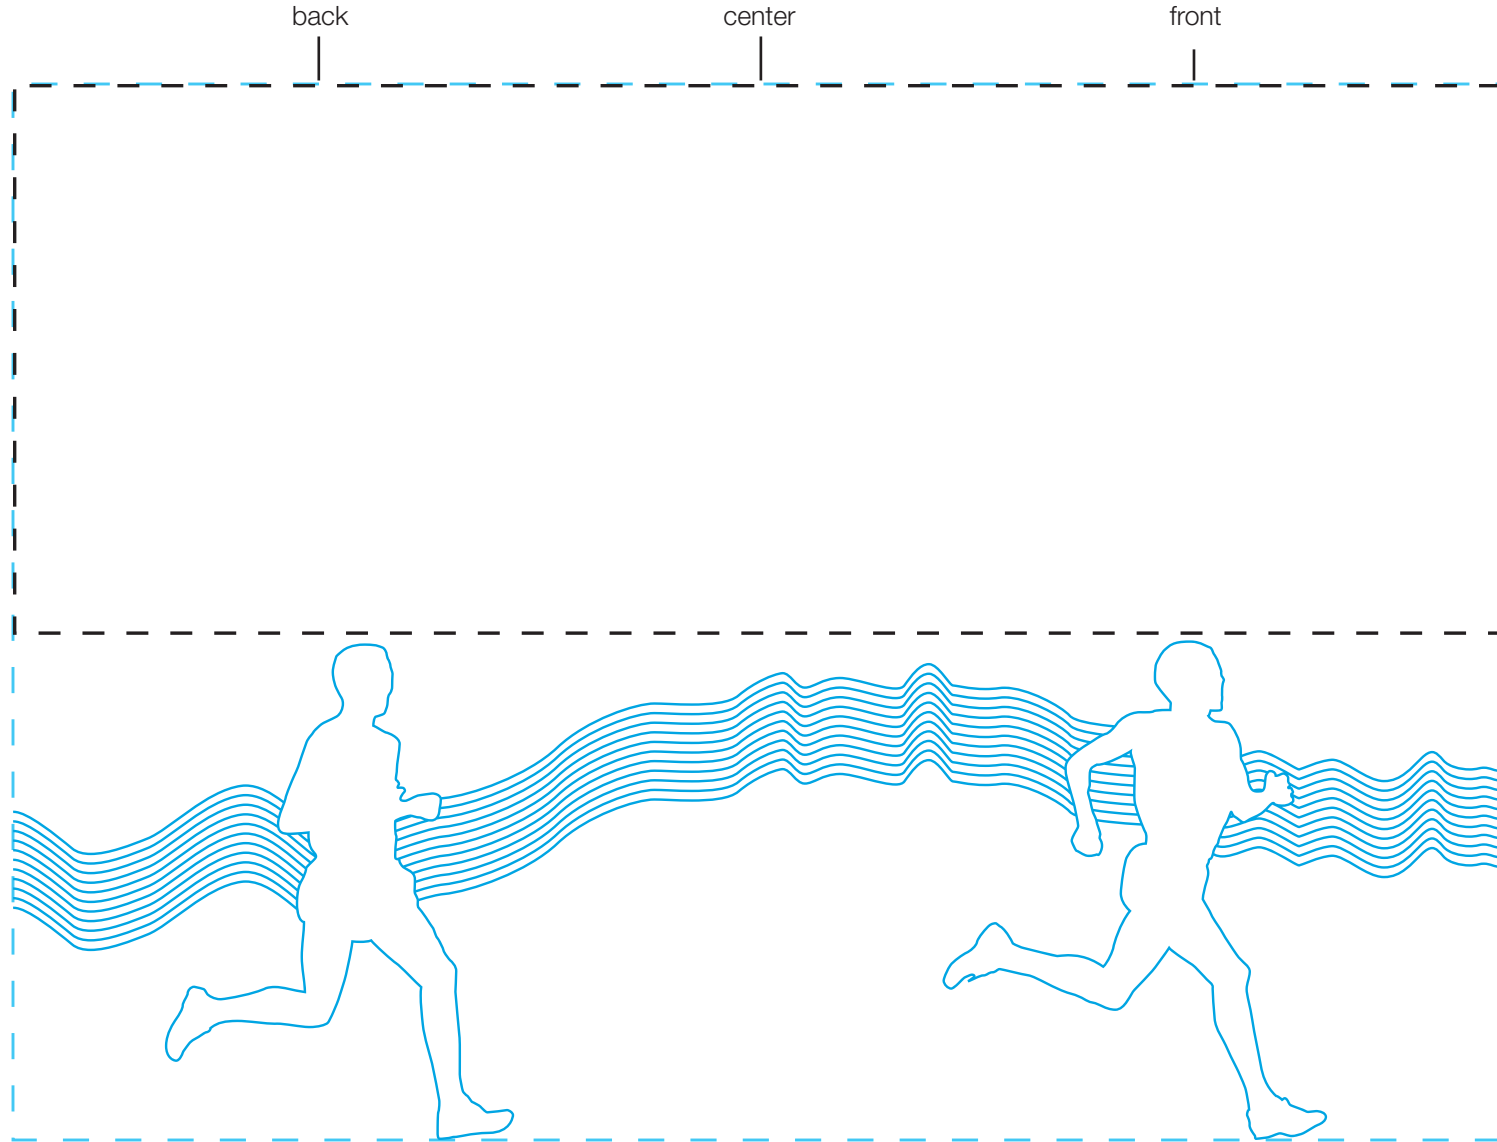

design template

imprint at 100%

design #807

24 oz bolt

AVAILABLE BOTTLE IMPRINT AREA (DASHED BLUE LINE) = 5.5"H X 7.75"W

AVAILABLE LOGO IMPRINT AREA (DASHED BLACK LINE) = 2.868"H X 7.75"W

ALTERING COLORS:
PLEASE DESIGNATE PMS # TO CORRESPONDING COLOR #.
PLEASE DO NOT CHANGE AMOUNT OF COLORS IN DESIGN

pms 2995
(color #1)

NOT A PROOF. FOR CONCEPT PURPOSES ONLY.

item#: