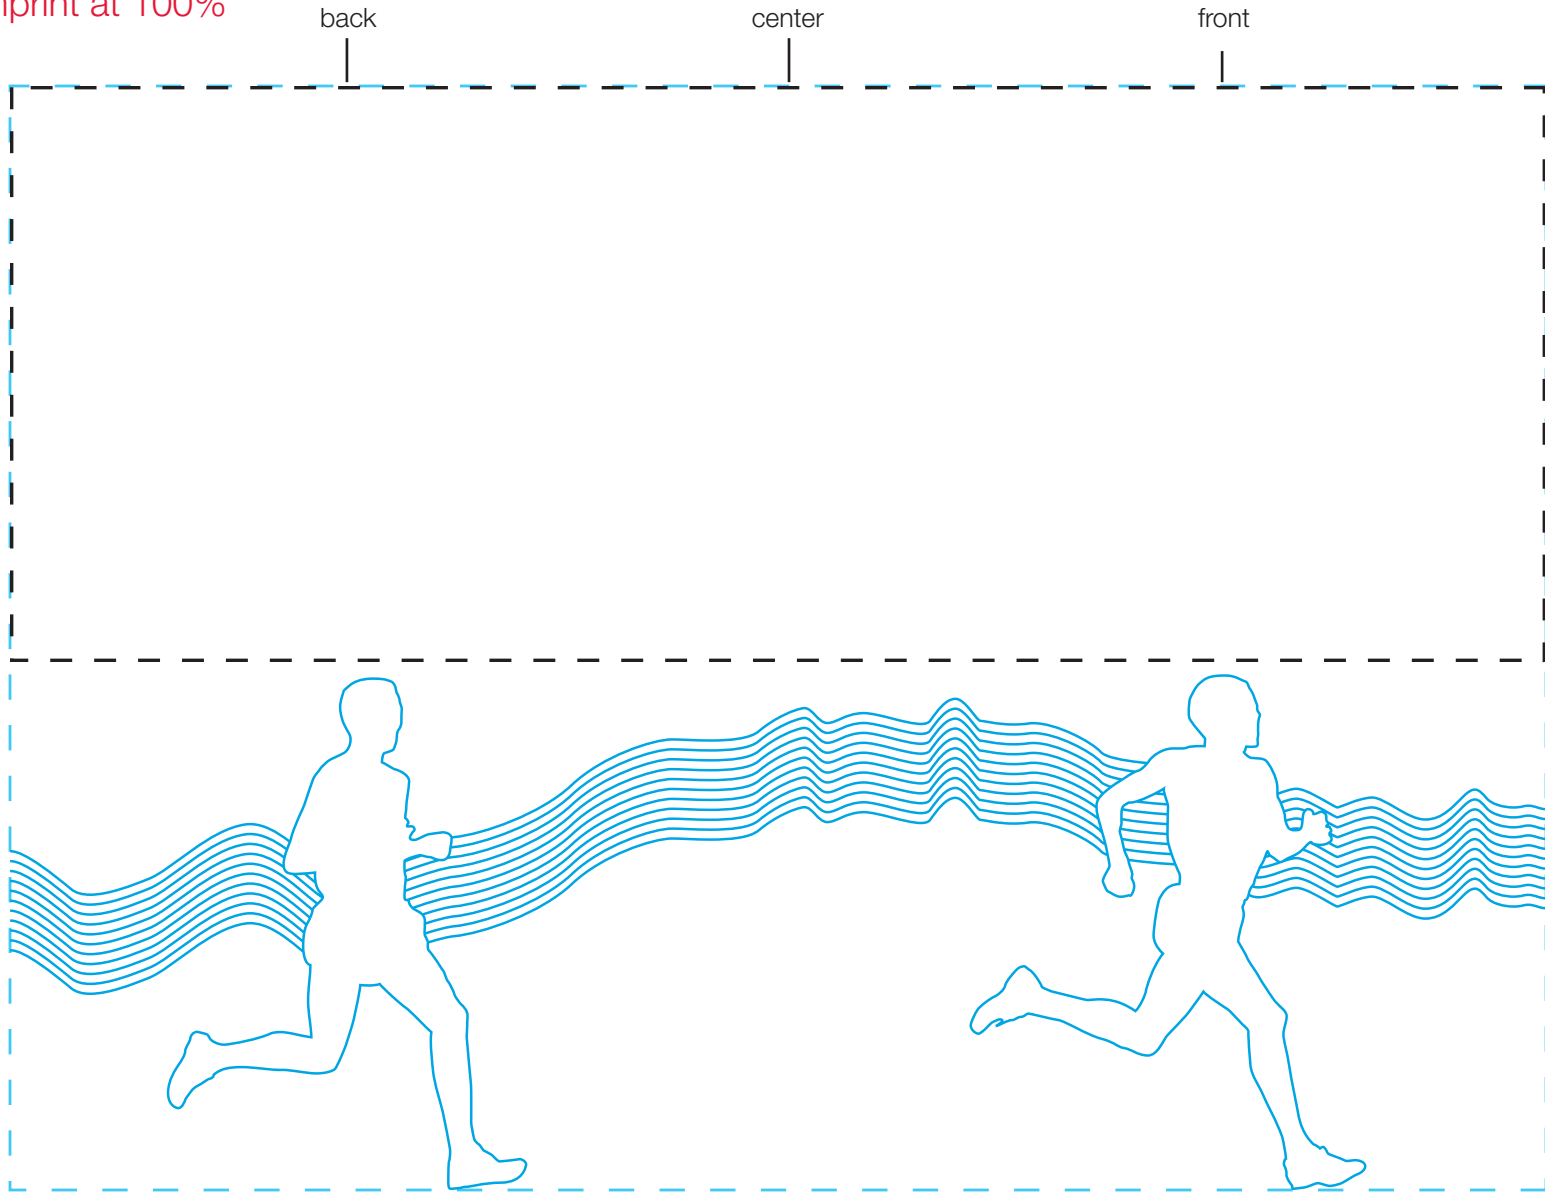

design template

design #807

24 oz aluminum classic

imprint at 100%

AVAILABLE BOTTLE IMPRINT AREA (DASHED BLUE LINE) = 5.75"H X 8"W

AVAILABLE LOGO IMPRINT AREA (DASHED BLACK LINE) = 3"H X 8"W

ALTERING COLORS:
PLEASE DESIGNATE PMS # TO CORRESPONDING COLOR #.
PLEASE DO NOT CHANGE AMOUNT OF COLORS IN DESIGN

pms 2995
(color #1)

NOT A PROOF. FOR CONCEPT PURPOSES ONLY.

item#: