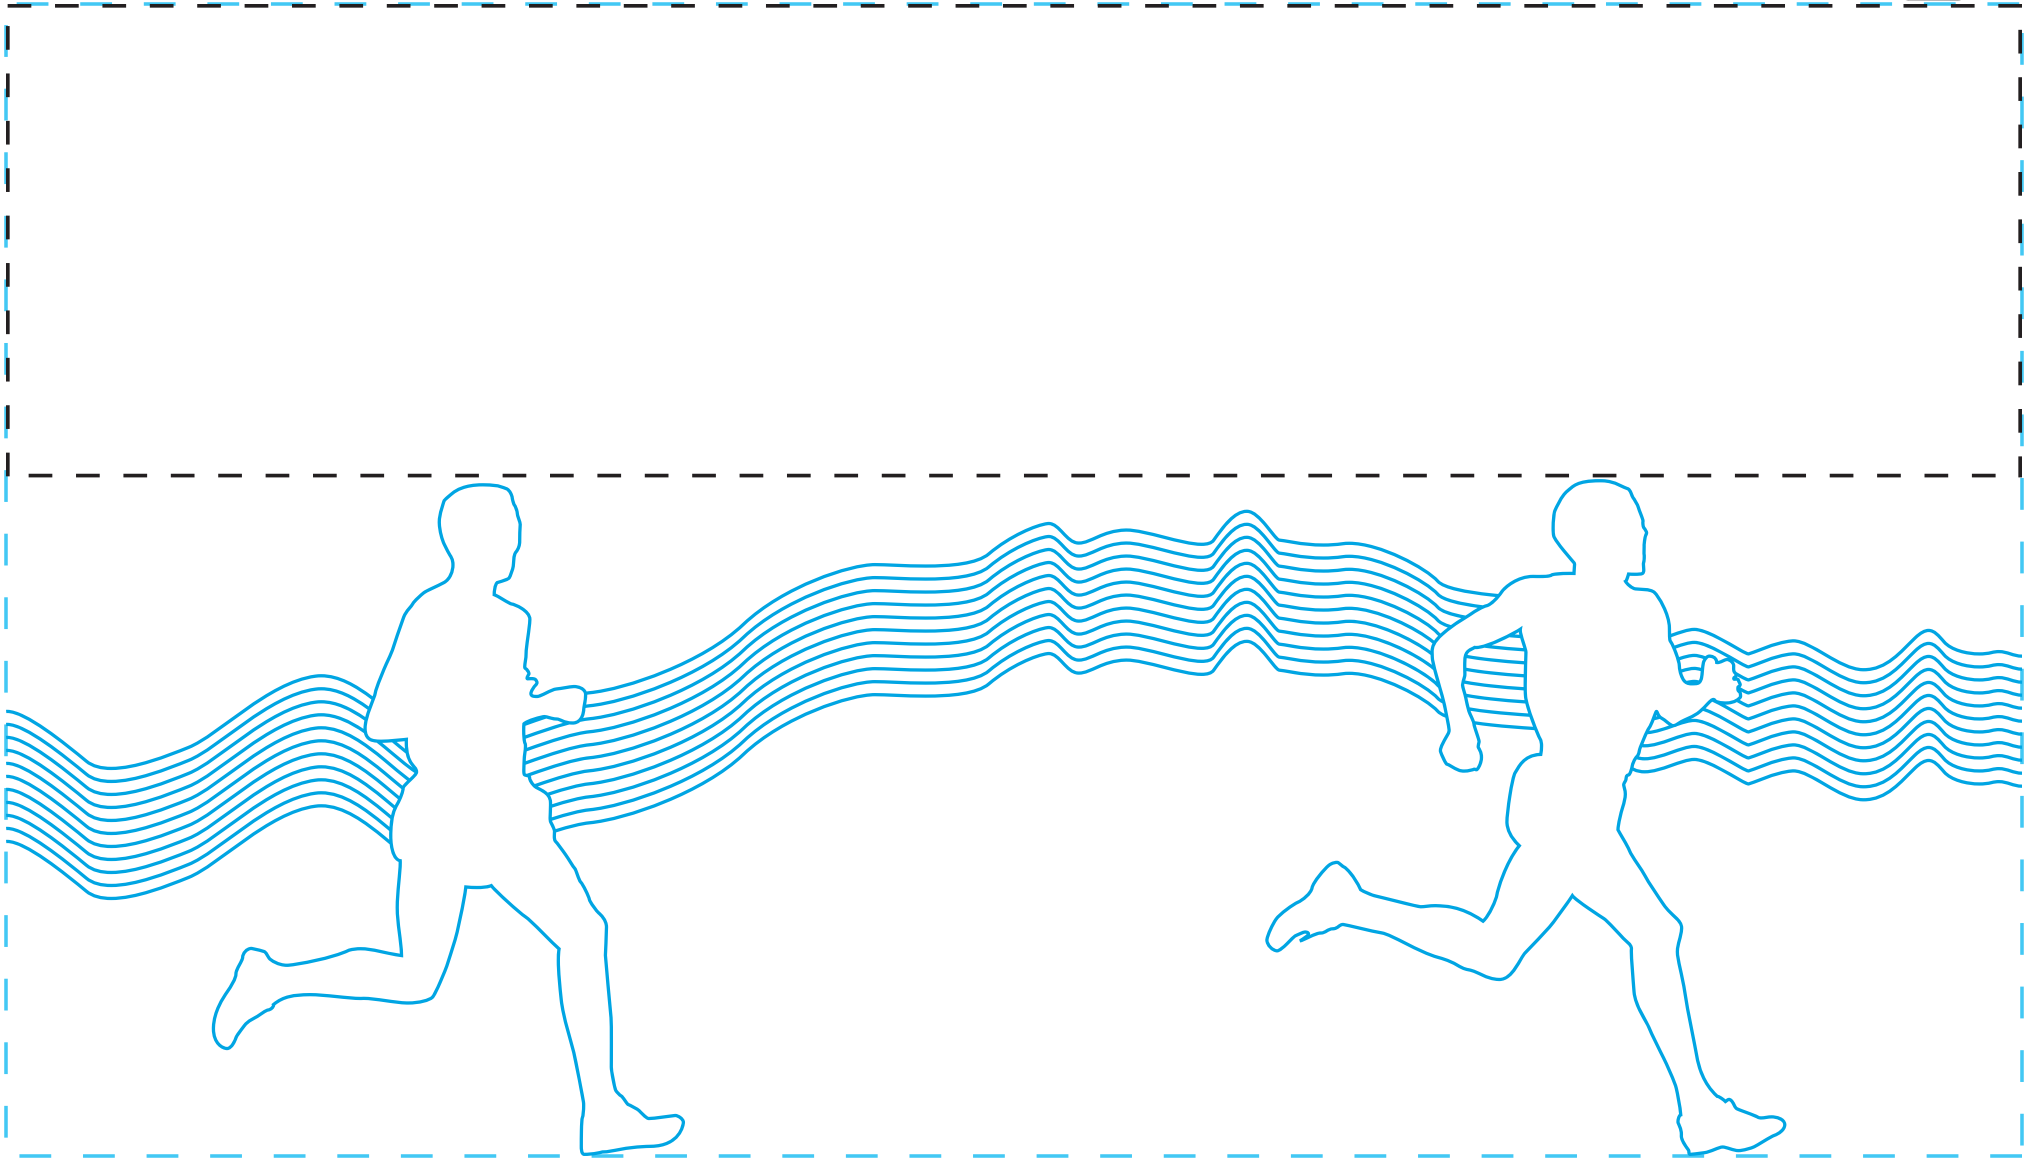

design template

imprint at 100%

design #807

44oz bolt

back

center

front

AVAILABLE BOTTLE IMPRINT AREA (DASHED BLUE LINE) = 6"H X 10.5"W

AVAILABLE LOGO IMPRINT AREA (DASHED BLACK LINE) = 2.465"H X 10.5"W

ALTERING COLORS:
PLEASE DESIGNATE PMS # TO CORRESPONDING COLOR #.
PLEASE DO NOT CHANGE AMOUNT OF COLORS IN DESIGN

pms 2995
(color #1)

NOT A PROOF. FOR CONCEPT PURPOSES ONLY.