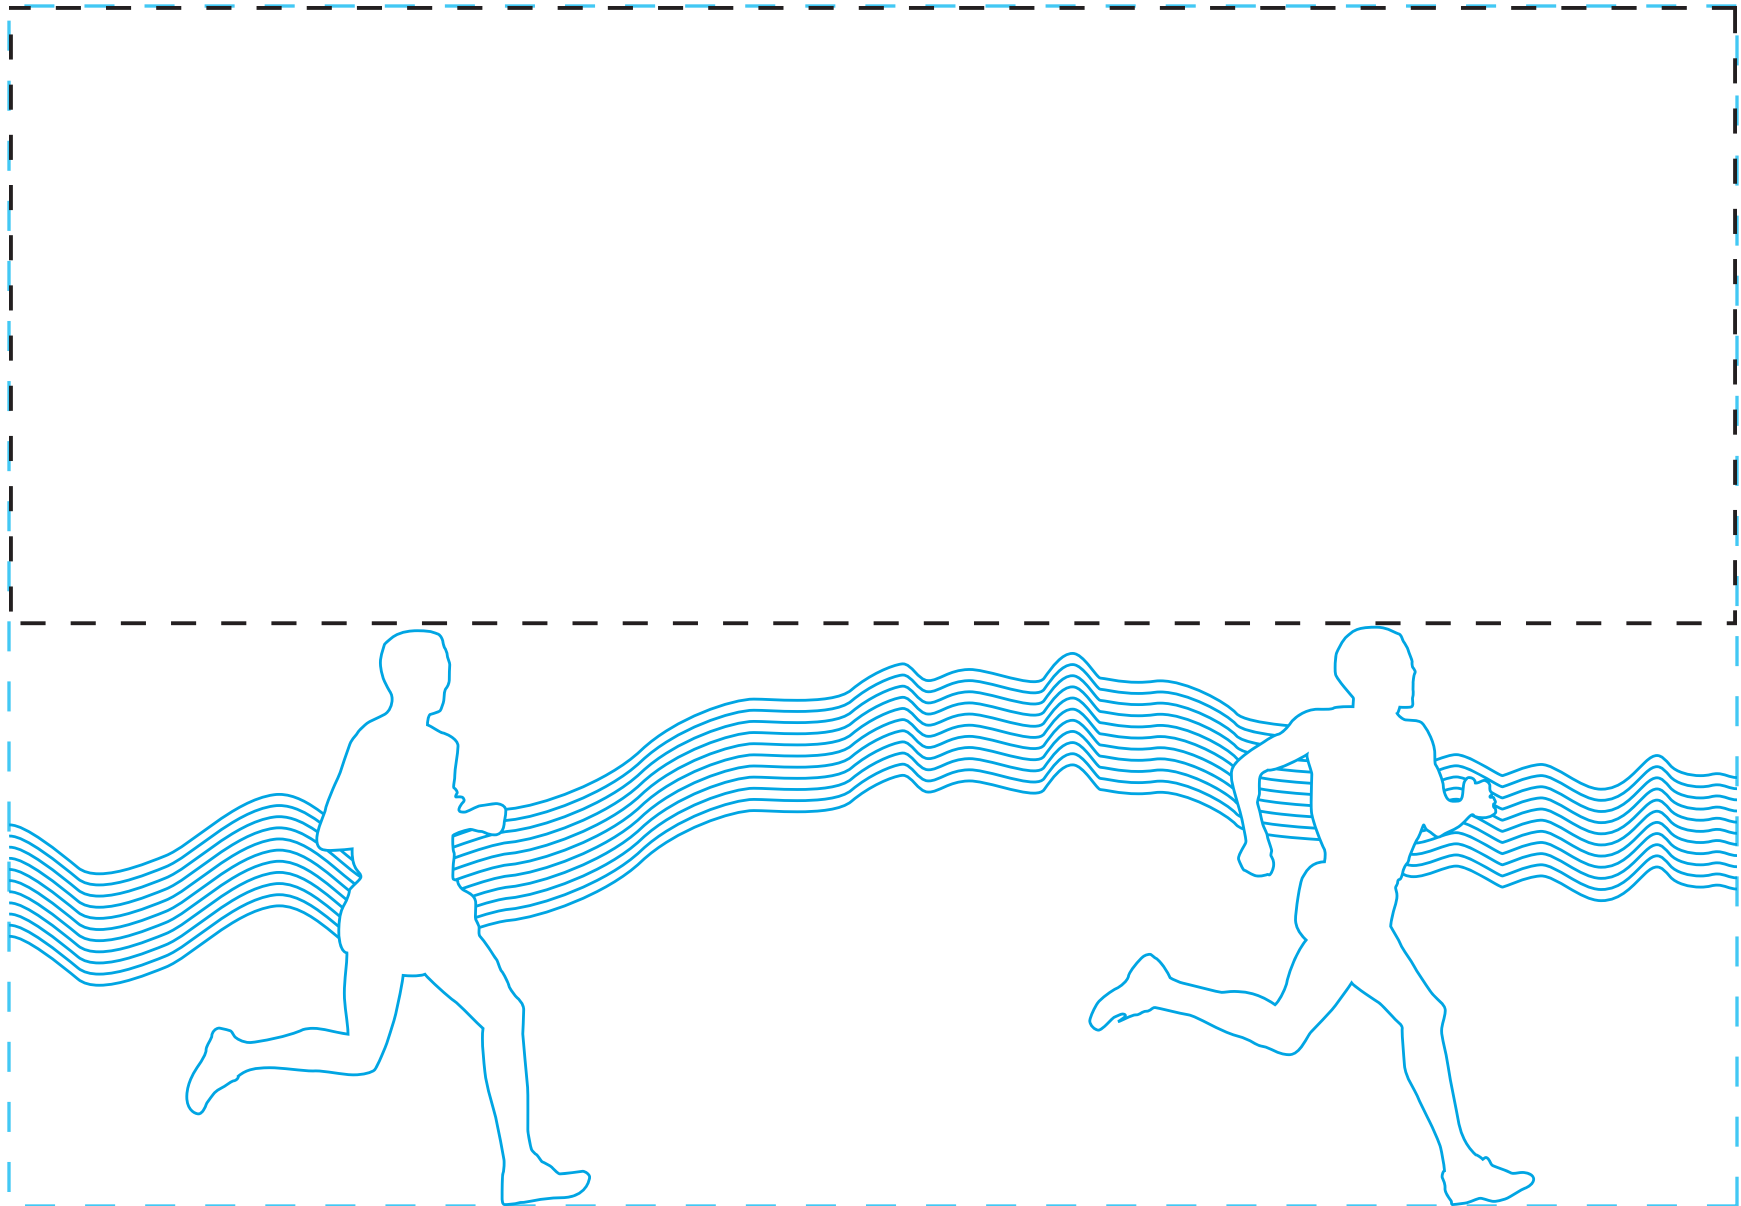

design template

imprint at 100%

design #807

34oz classic

back

center

front

AVAILABLE BOTTLE IMPRINT AREA (DASHED BLUE LINE) = 6.25"H X 9"W

AVAILABLE LOGO IMPRINT AREA (DASHED BLACK LINE) = 3.224"H X 9"W

ALTERING COLORS:
PLEASE DESIGNATE PMS # TO CORRESPONDING COLOR #.
PLEASE DO NOT CHANGE AMOUNT OF COLORS IN DESIGN

NOT A PROOF. FOR CONCEPT PURPOSES ONLY.

item#:

pms 2995
(color #1)