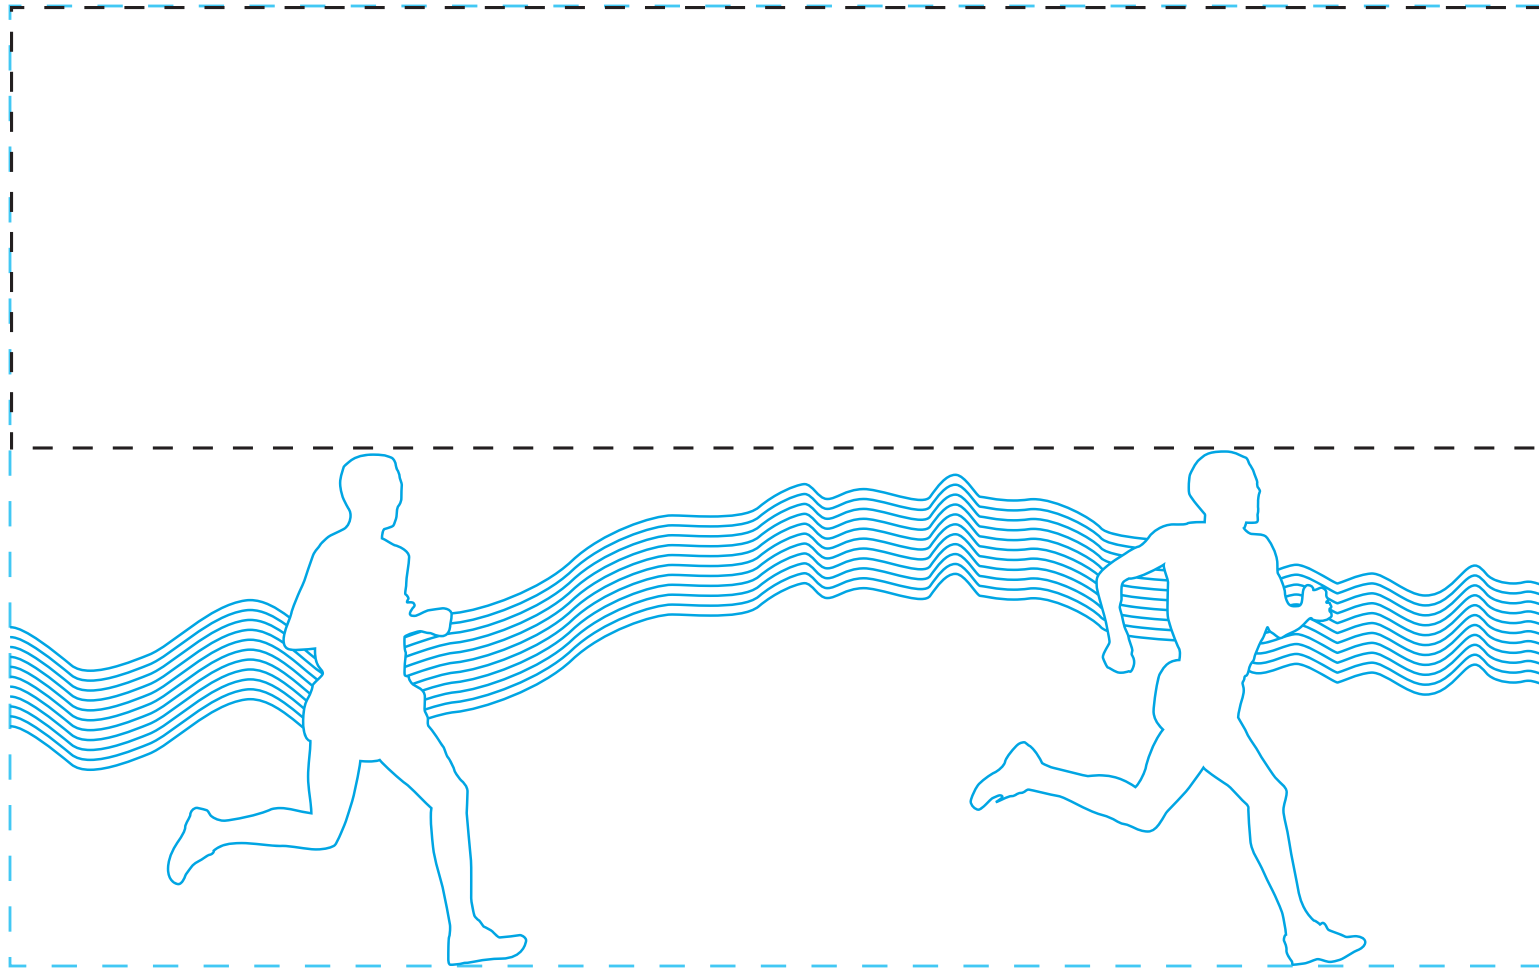

design template

imprint at 100%

design #807

24 oz classic

back

center

front

AVAILABLE BOTTLE IMPRINT AREA (DASHED BLUE LINE) = 5\"/>

AVAILABLE LOGO IMPRINT AREA (DASHED BLACK LINE) = 2.31\"/>

ALTERING COLORS:
PLEASE DESIGNATE PMS # TO CORRESPONDING COLOR #.
PLEASE DO NOT CHANGE AMOUNT OF COLORS IN DESIGN

pms 2995
(color #1)

NOT A PROOF. FOR CONCEPT PURPOSES ONLY.