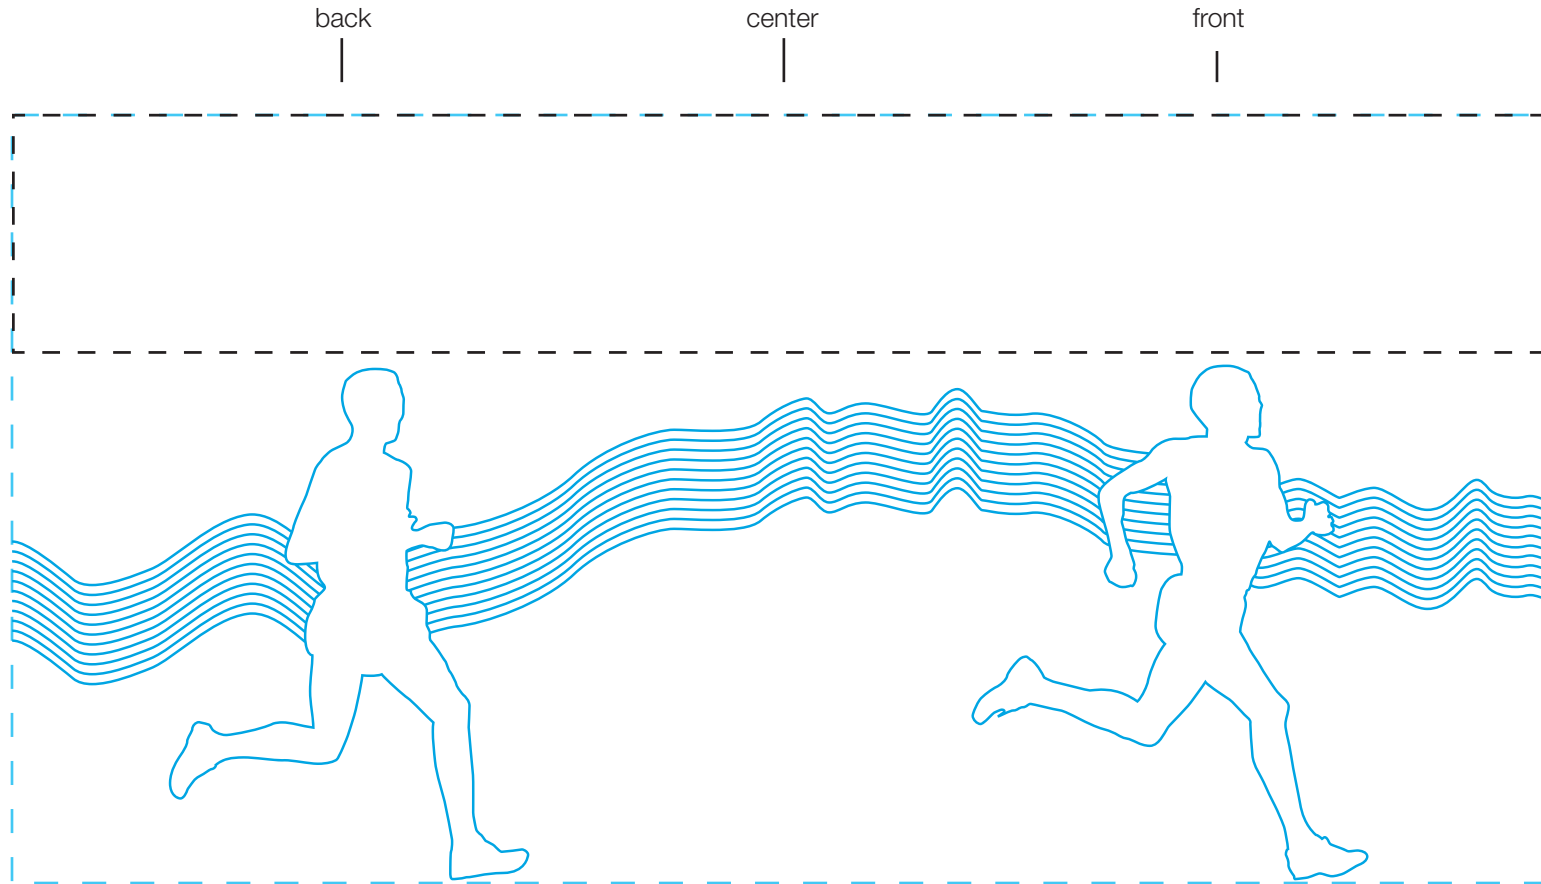

design template

imprint at 100%

design #807

20 oz classic

AVAILABLE BOTTLE IMPRINT AREA (DASHED BLUE LINE) = 4"H X 8"W

AVAILABLE LOGO IMPRINT AREA (DASHED BLACK LINE) = 1.25"H X 8"W

ALTERING COLORS:
PLEASE DESIGNATE PMS # TO CORRESPONDING COLOR #.
PLEASE DO NOT CHANGE AMOUNT OF COLORS IN DESIGN