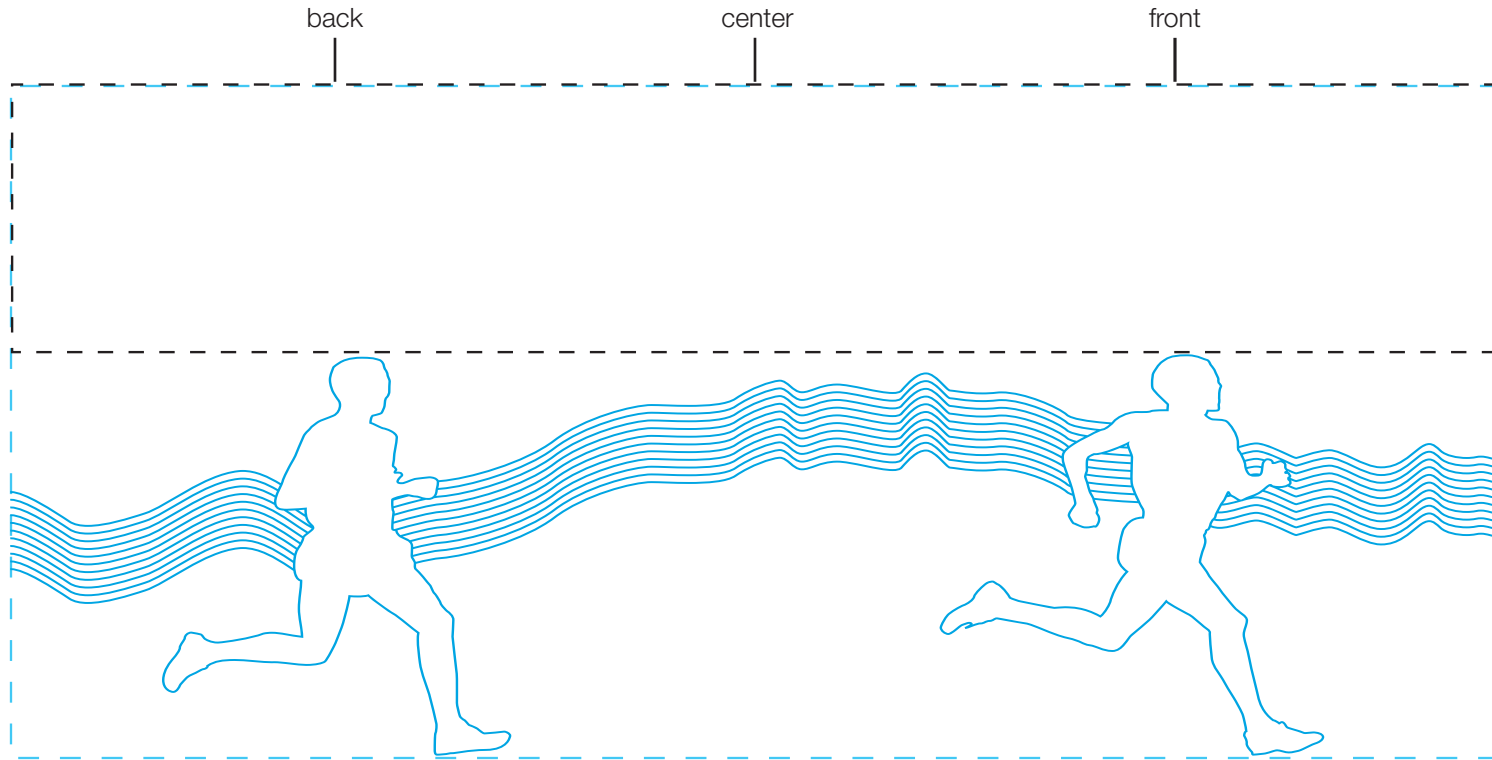

design template
imprint at 100%

design #807

18oz bolt

AVAILABLE BOTTLE IMPRINT AREA (DASHED BLUE LINE) = 3.5"H X 7.75"W

AVAILABLE LOGO IMPRINT AREA (DASHED BLACK LINE) = 1.40"H X 7.75"W

ALTERING COLORS:
PLEASE DESIGNATE PMS # TO CORRESPONDING COLOR #.
PLEASE DO NOT CHANGE AMOUNT OF COLORS IN DESIGN

NOT A PROOF. FOR CONCEPT PURPOSES ONLY.

pms 2995
(color #1)

item#: