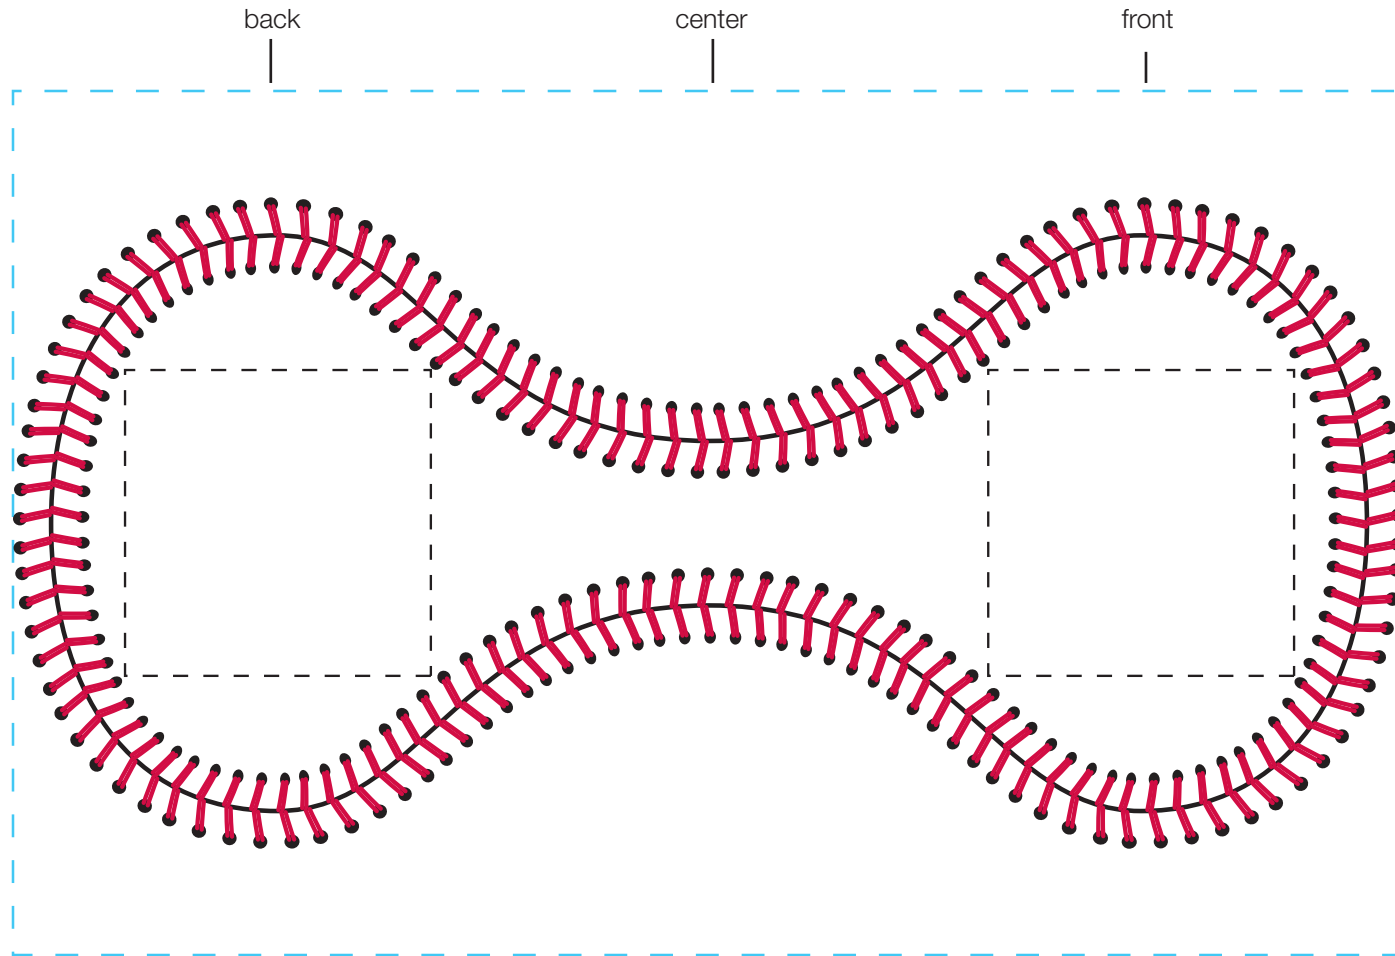

design template
imprint at 100%

design #806

24oz freedom

AVAILABLE BOTTLE IMPRINT AREA (DASHED BLUE LINE) = 4.5"H X 7.25"W AVAILABLE LOGO IMPRINT AREA (DASHED BLACK LINE) = 1.592"H X 1.592"W

ALTERING COLORS:
PLEASE DESIGNATE PMS # TO CORRESPONDING COLOR #.
PLEASE DO NOT CHANGE AMOUNT OF COLORS IN DESIGN

black
(color #1)

pms 200
(color #2)

NOT A PROOF. FOR CONCEPT PURPOSES ONLY.

item#: