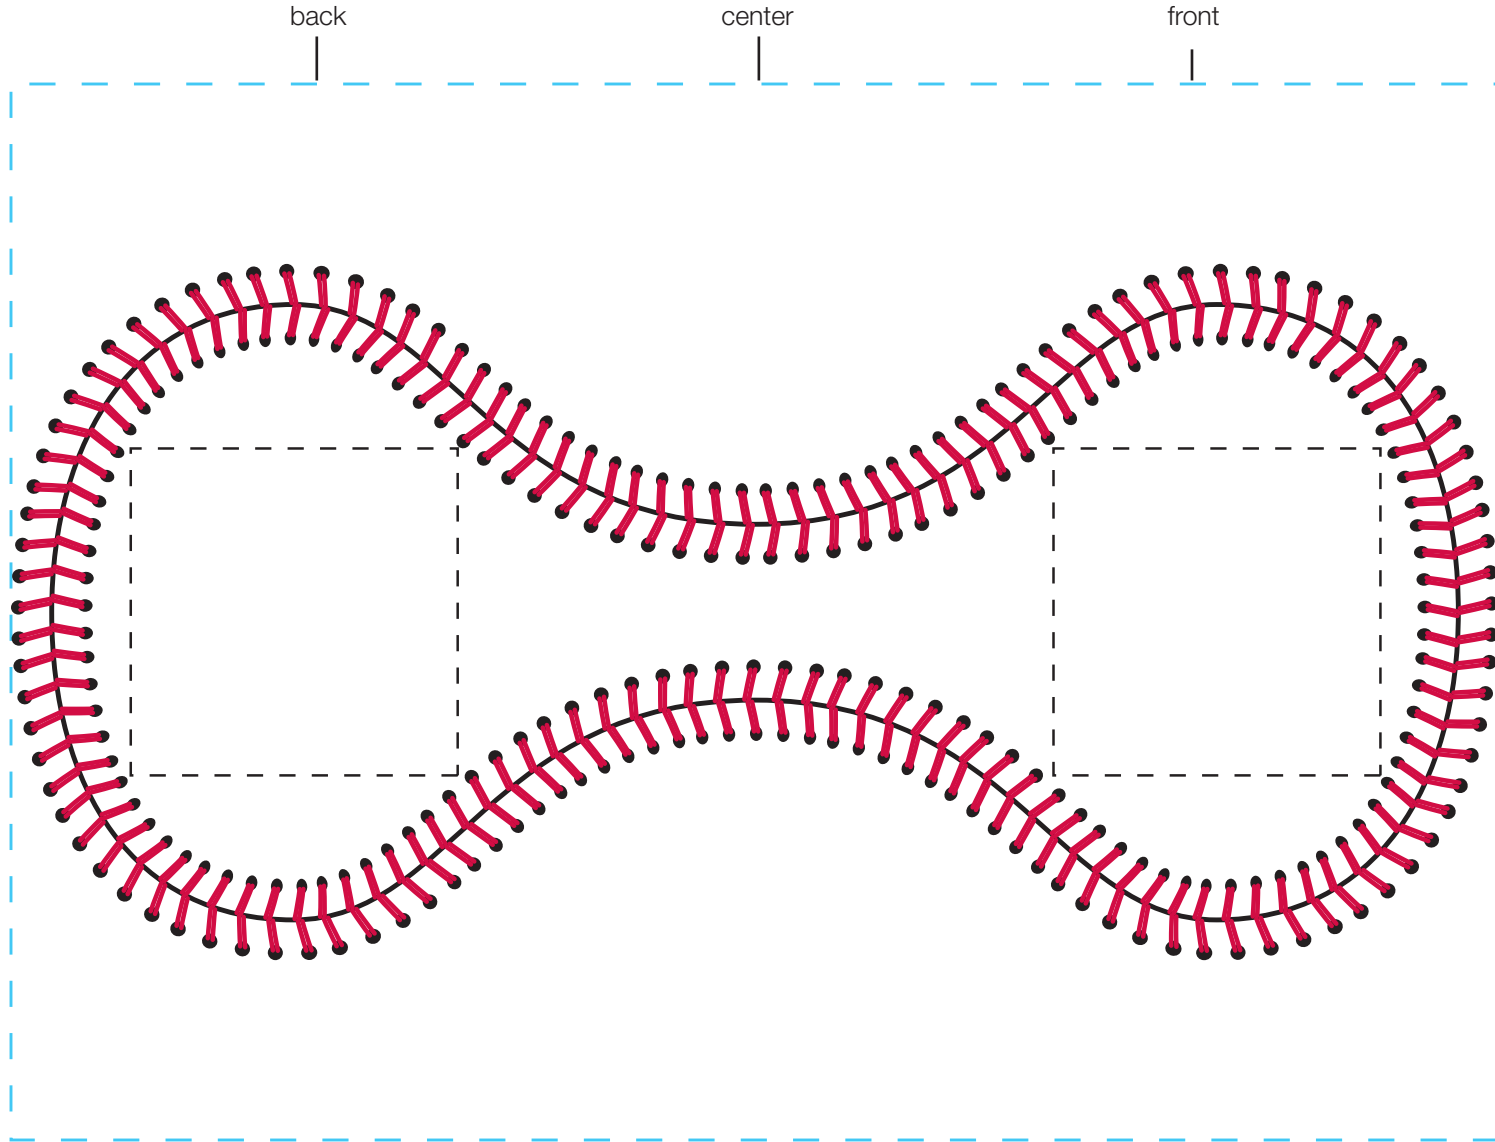

# design template

imprint at 100%

# design #806

# 24 oz bolt

AVAILABLE BOTTLE IMPRINT AREA (DASHED BLUE LINE) = 5.5"H X 7.75"W

AVAILABLE LOGO IMPRINT AREA (DASHED BLACK LINE) = 1.702"H X 1.702"W

ALTERING COLORS:  
PLEASE DESIGNATE PMS # TO CORRESPONDING COLOR #.  
PLEASE DO NOT CHANGE AMOUNT OF COLORS IN DESIGN

black  
(color #1)

pms 200  
(color #2)

NOT A PROOF. FOR CONCEPT PURPOSES ONLY.

item#: