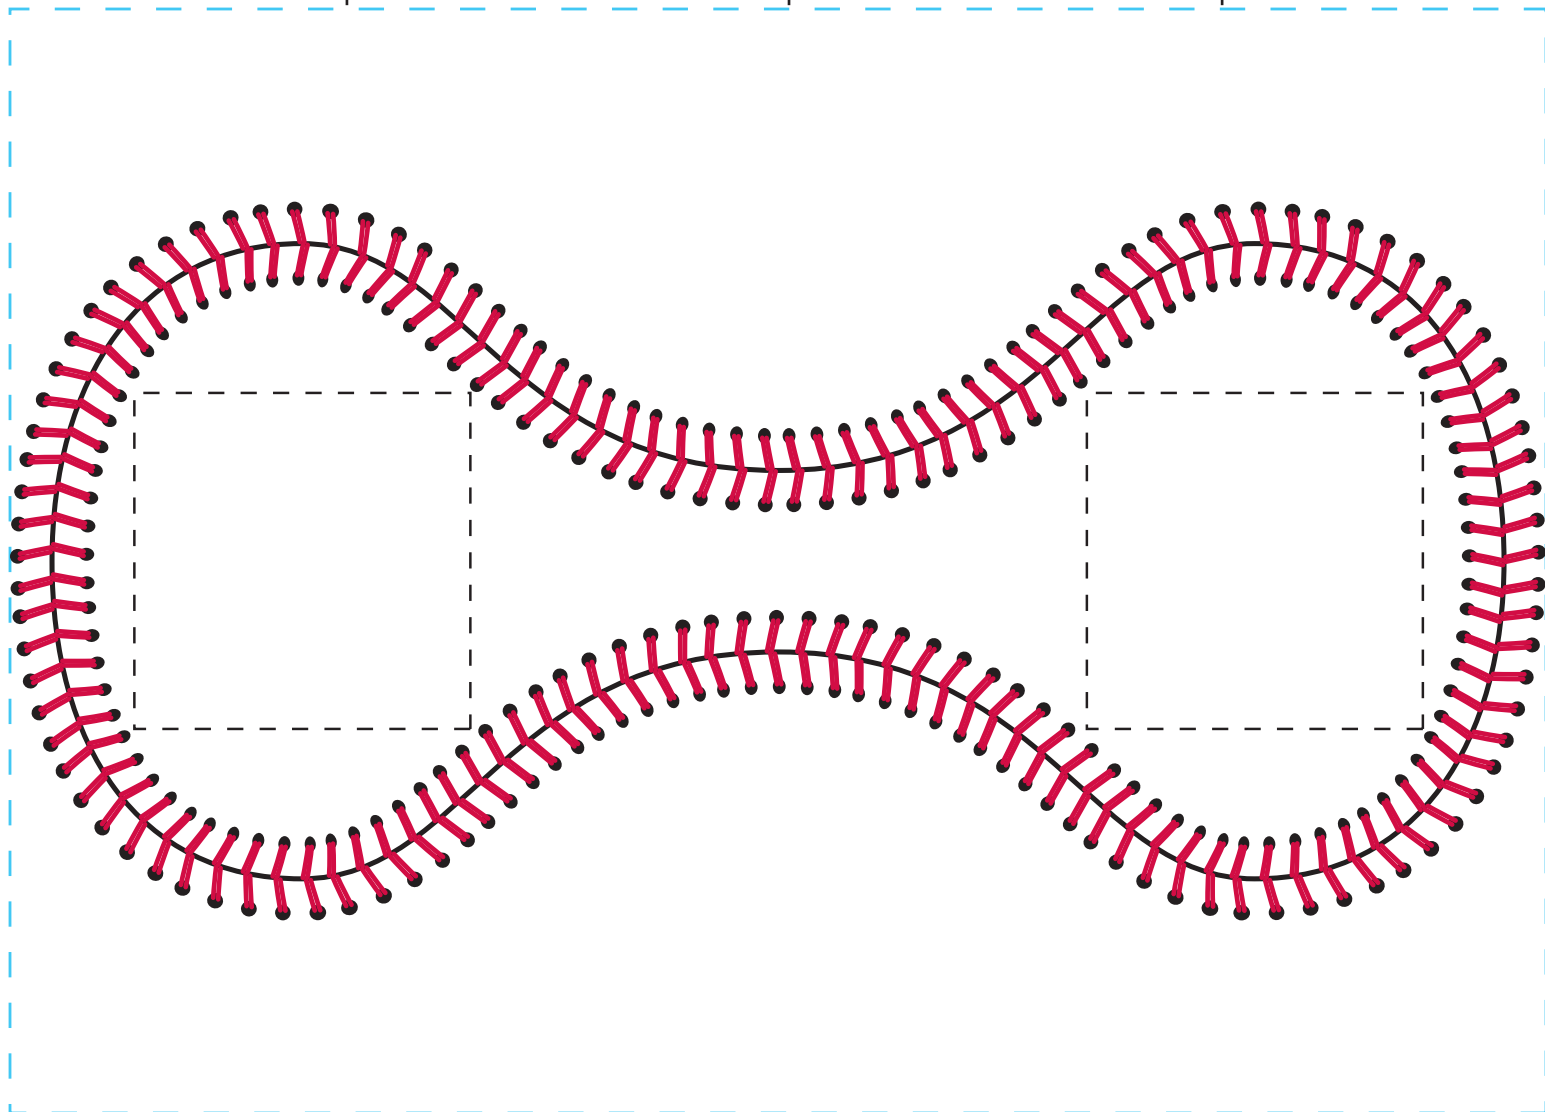

design template

design #806

24 oz aluminum classic

imprint at 100%

back

center

front

AVAILABLE BOTTLE IMPRINT AREA (DASHED BLUE LINE) = 5.75\"/>

AVAILABLE LOGO IMPRINT AREA (DASHED BLACK LINE) = 1.75\"/>

ALTERING COLORS:
PLEASE DESIGNATE PMS # TO CORRESPONDING COLOR #.
PLEASE DO NOT CHANGE AMOUNT OF COLORS IN DESIGN

black
(color #1)

pms 200
(color #2)