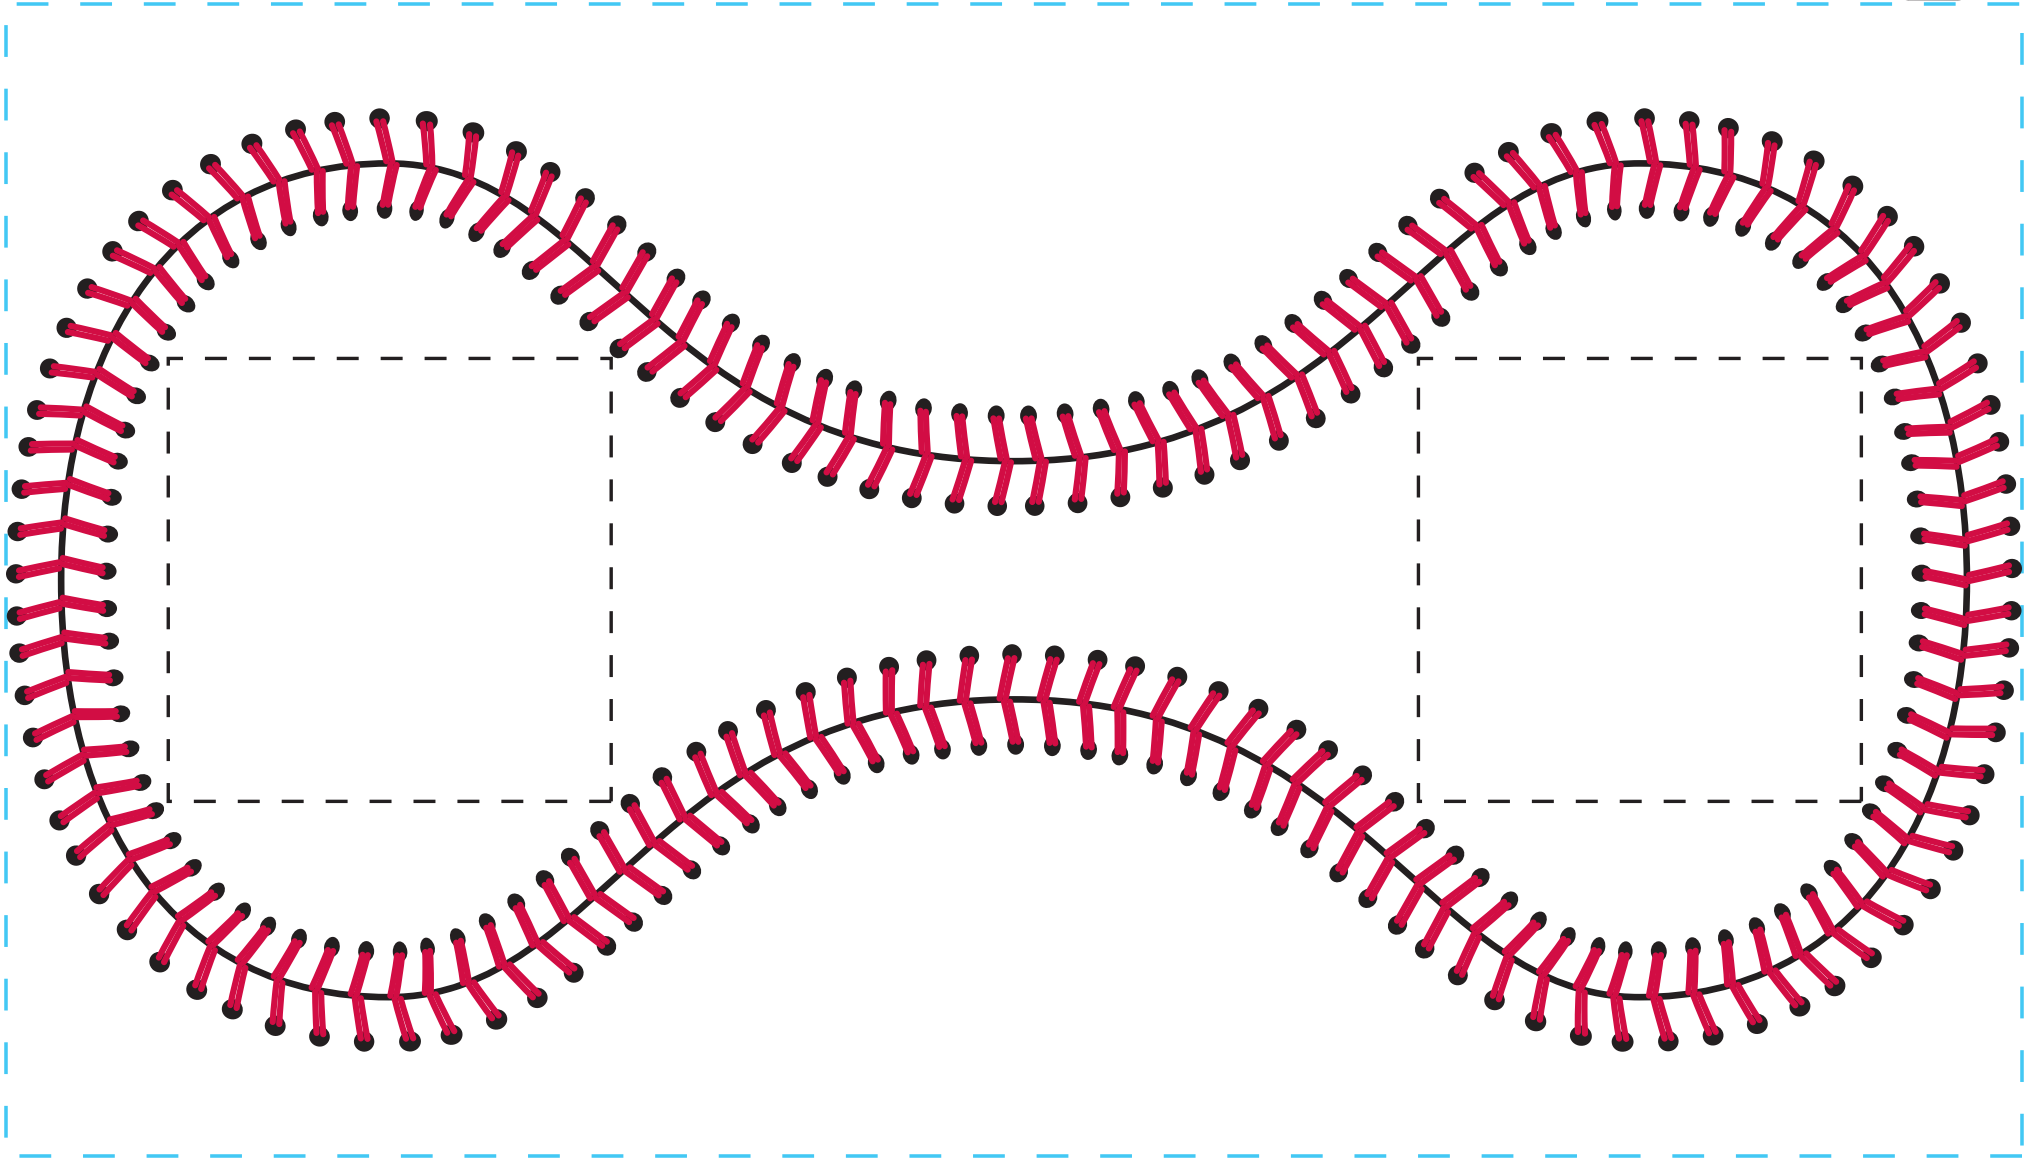

design template

imprint at 100%

design #806

44oz bolt

back

center

front

AVAILABLE BOTTLE IMPRINT AREA (DASHED BLUE LINE) = 6"H X 10.5"W

AVAILABLE LOGO IMPRINT AREA (DASHED BLACK LINE) = 2.306"H X 2.306"W

ALTERING COLORS:
PLEASE DESIGNATE PMS # TO CORRESPONDING COLOR #.
PLEASE DO NOT CHANGE AMOUNT OF COLORS IN DESIGN

NOT A PROOF. FOR CONCEPT PURPOSES ONLY.

item#:

black
(color #1)

pms 200
(color #2)