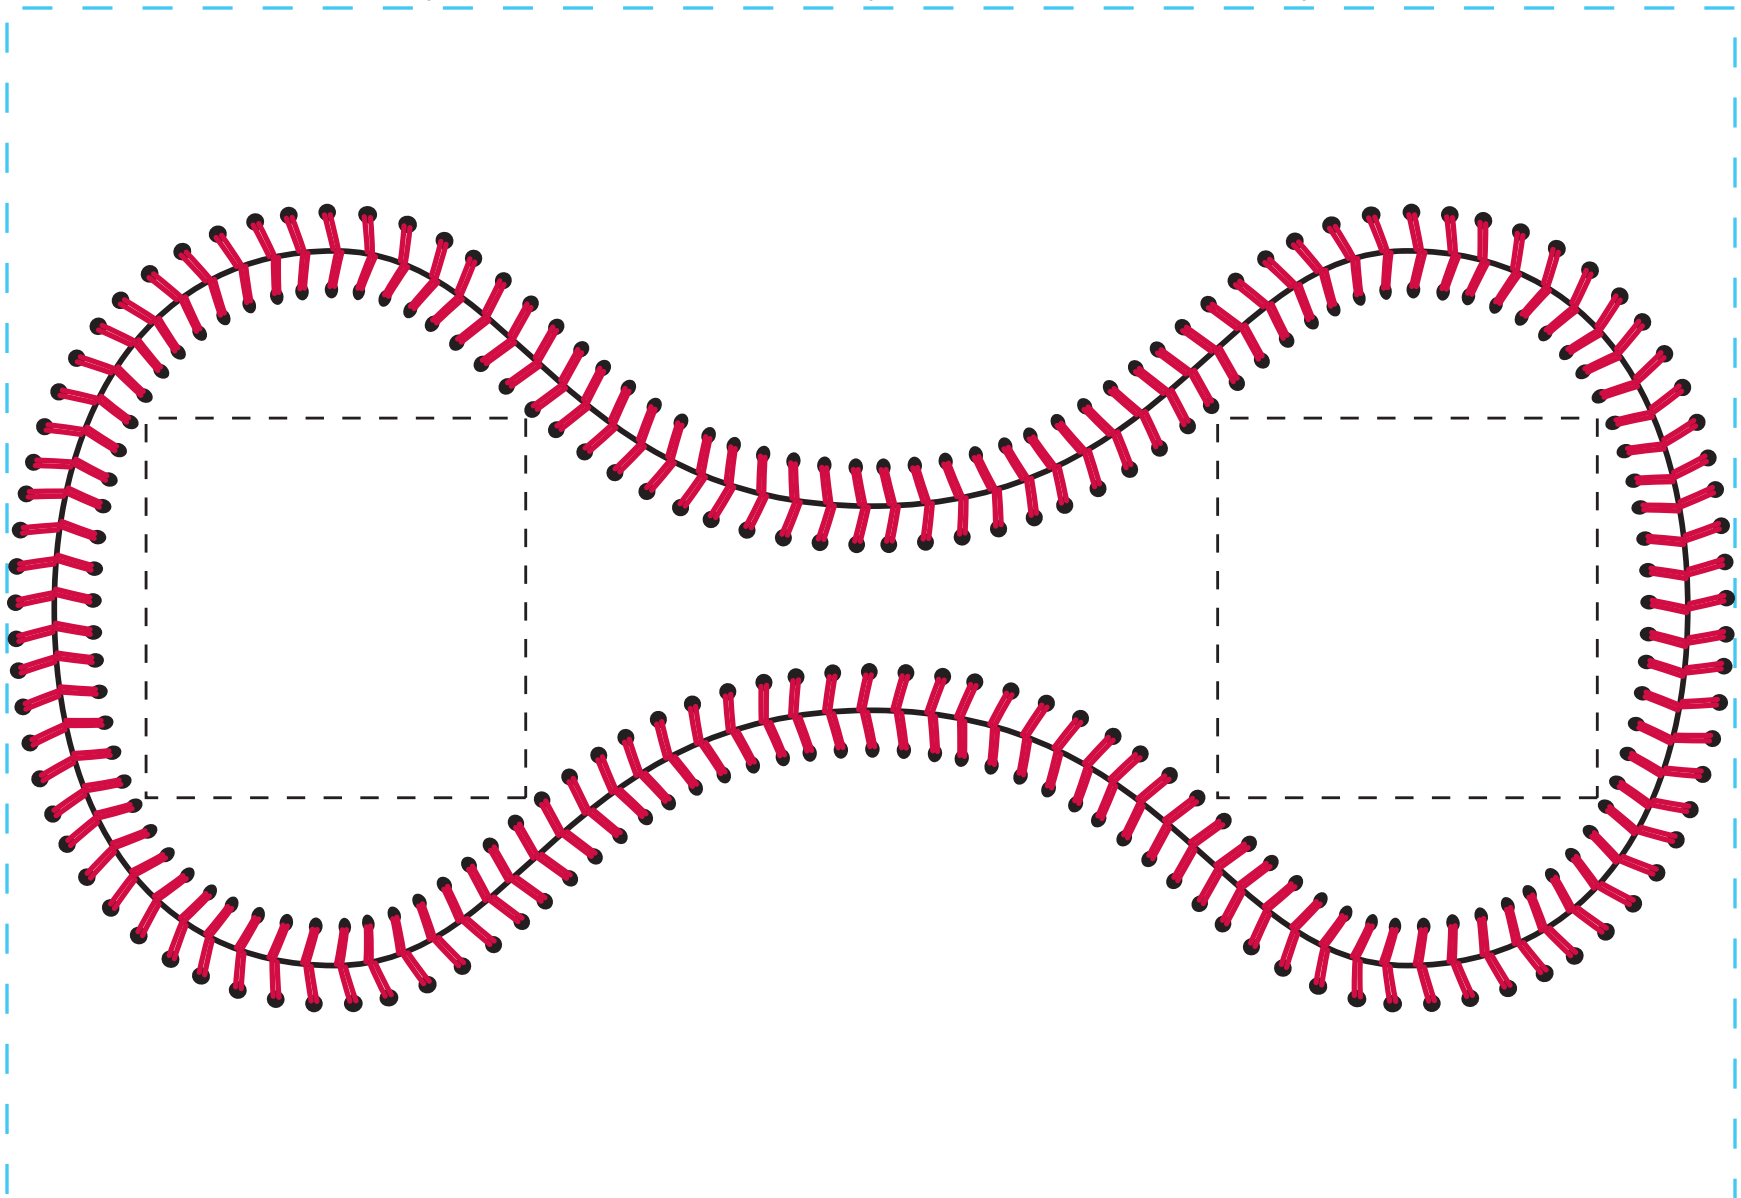

# design template

imprint at 100%

# design #806

# 34oz classic

back

center

front

AVAILABLE BOTTLE IMPRINT AREA (DASHED BLUE LINE) = 6.25"H X 9"W

AVAILABLE LOGO IMPRINT AREA (DASHED BLACK LINE) = 1.977"H X 1.977"W

ALTERING COLORS:  
PLEASE DESIGNATE PMS # TO CORRESPONDING COLOR #.  
PLEASE DO NOT CHANGE AMOUNT OF COLORS IN DESIGN

  
black  
(color #1)

  
pms 200  
(color #2)

NOT A PROOF. FOR CONCEPT PURPOSES ONLY.

item#: