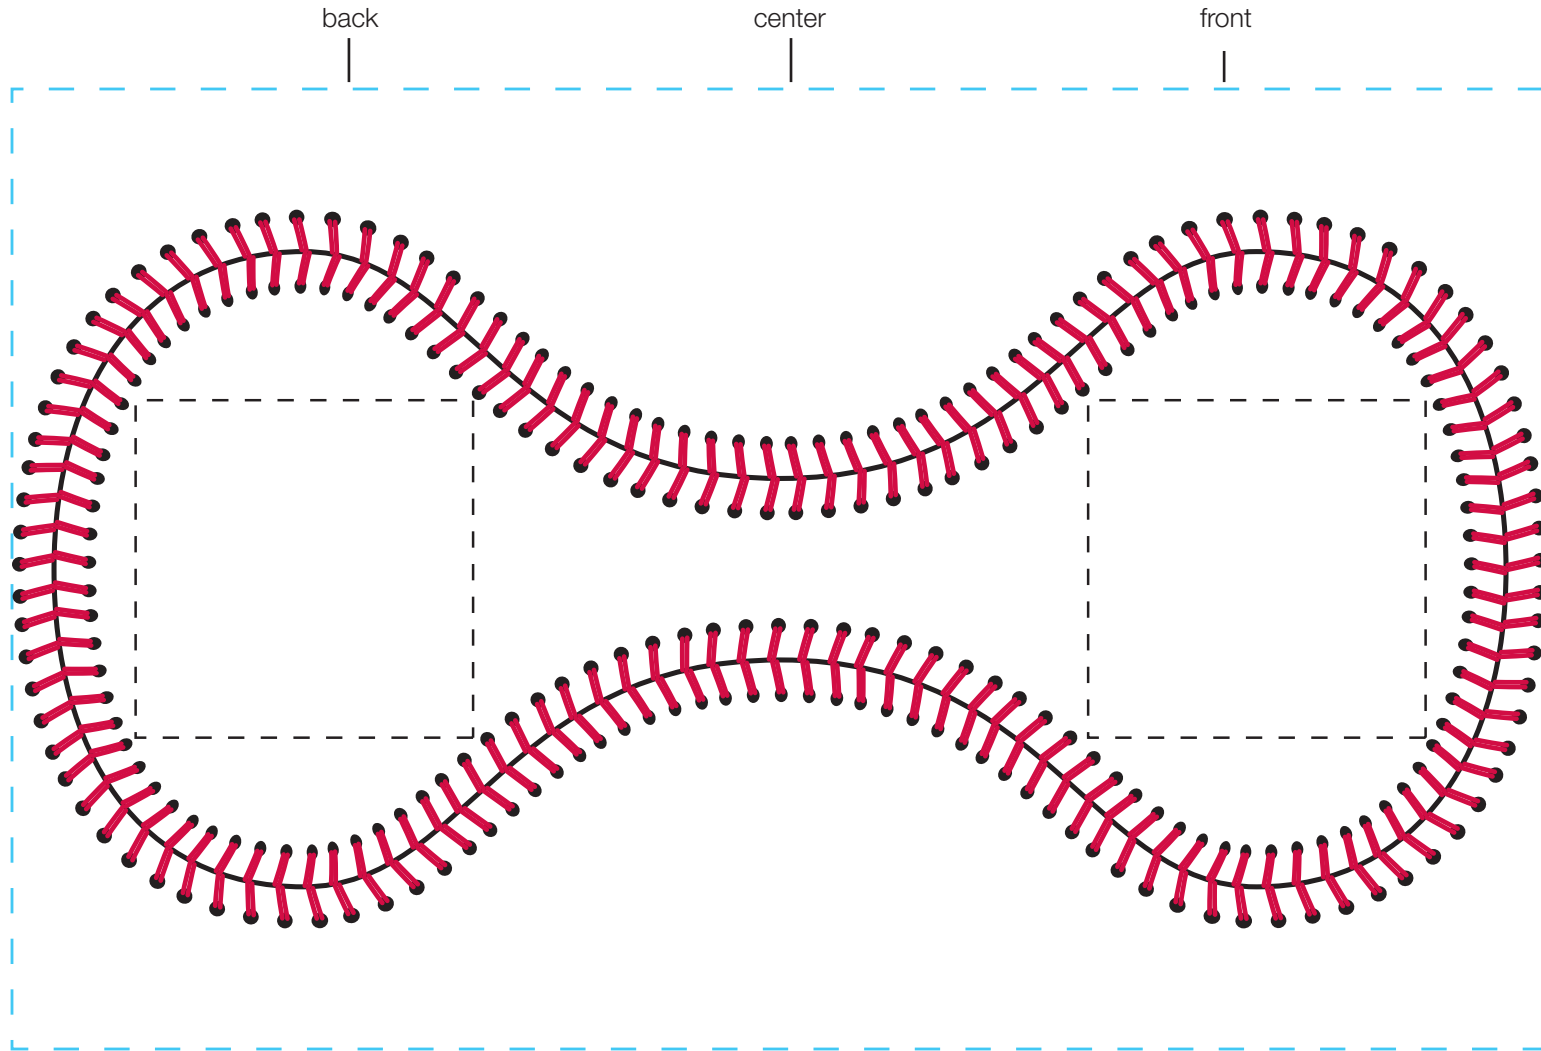

design template

imprint at 100%

design #806

24 oz classic

AVAILABLE BOTTLE IMPRINT AREA (DASHED BLUE LINE) = 5"H X 8"W

AVAILABLE LOGO IMPRINT AREA (DASHED BLACK LINE) = 1.757"H X 1.757"W

ALTERING COLORS:
PLEASE DESIGNATE PMS # TO CORRESPONDING COLOR #.
PLEASE DO NOT CHANGE AMOUNT OF COLORS IN DESIGN

black
(color #1)

pms 200
(color #2)

NOT A PROOF. FOR CONCEPT PURPOSES ONLY.

item#: