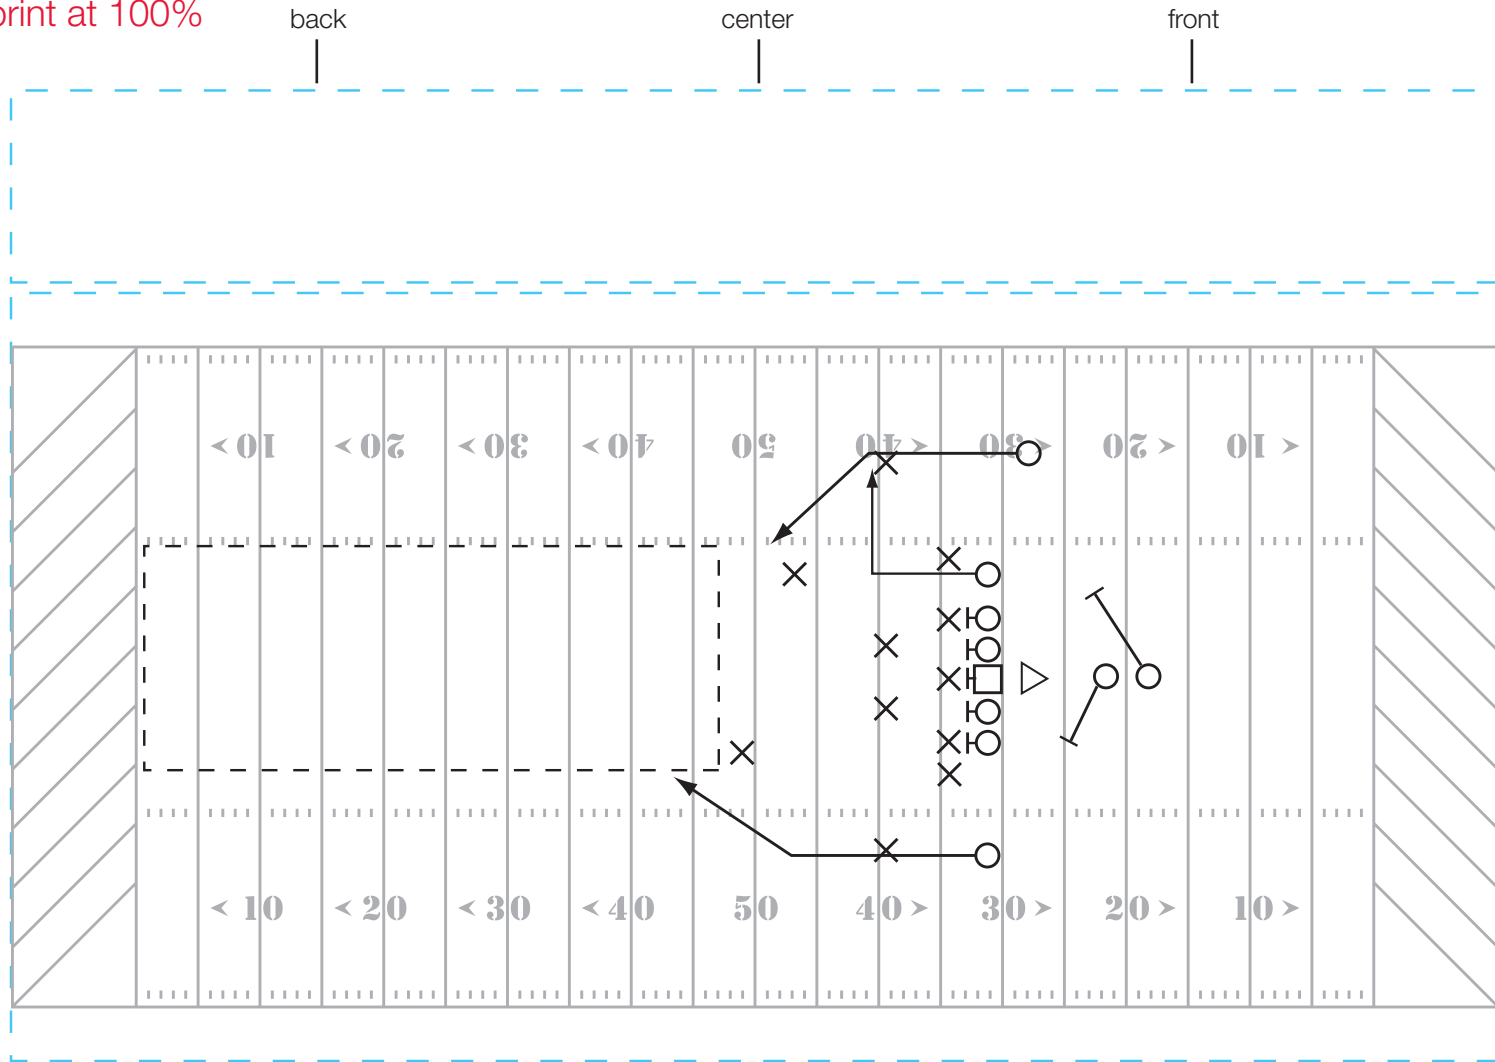

design template

imprint at 100%

design #801

24 oz metro

AVAILABLE BOTTLE IMPRINT AREA (DASHED BLUE LINE) = 1"H X 7.75"W (upper)
4"H X 7.75"W (lower)

AVAILABLE LOGO IMPRINT AREA (UPPER IMPRINT AREA) = 1"H X 7.75"W
AVAILABLE LOGO IMPRINT AREA (DASHED BLACK LINE) = 1.167"H X 2.992"W

ALTERING COLORS:
PLEASE DESIGNATE PMS # TO CORRESPONDING COLOR #.
PLEASE DO NOT CHANGE AMOUNT OF COLORS IN DESIGN

white
(color #1)
 black
(color #2)

NOT A PROOF. FOR CONCEPT PURPOSES ONLY.

item#: