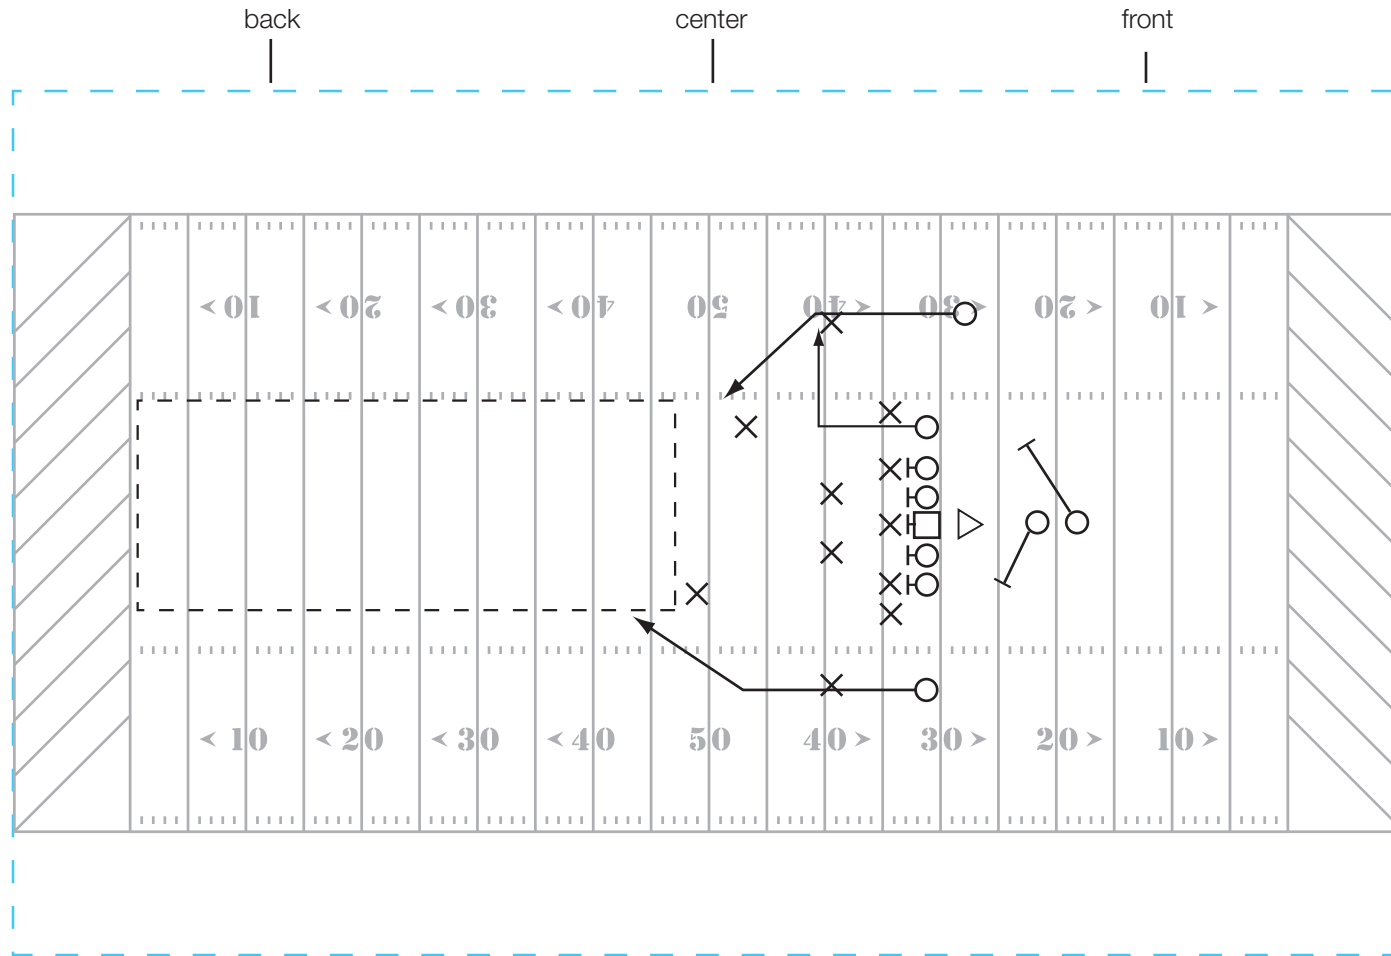

design template

imprint at 100%

design #801

24oz freedom

AVAILABLE BOTTLE IMPRINT AREA (DASHED BLUE LINE) = 4.5"H X 7.25"W AVAILABLE LOGO IMPRINT AREA (DASHED BLACK LINE) = 1.091"H X 2.799"W

ALTERING COLORS:
PLEASE DESIGNATE PMS # TO CORRESPONDING COLOR #.
PLEASE DO NOT CHANGE AMOUNT OF COLORS IN DESIGN

white
 (color #1)
 black
 (color #2)

NOT A PROOF. FOR CONCEPT PURPOSES ONLY.

item#: