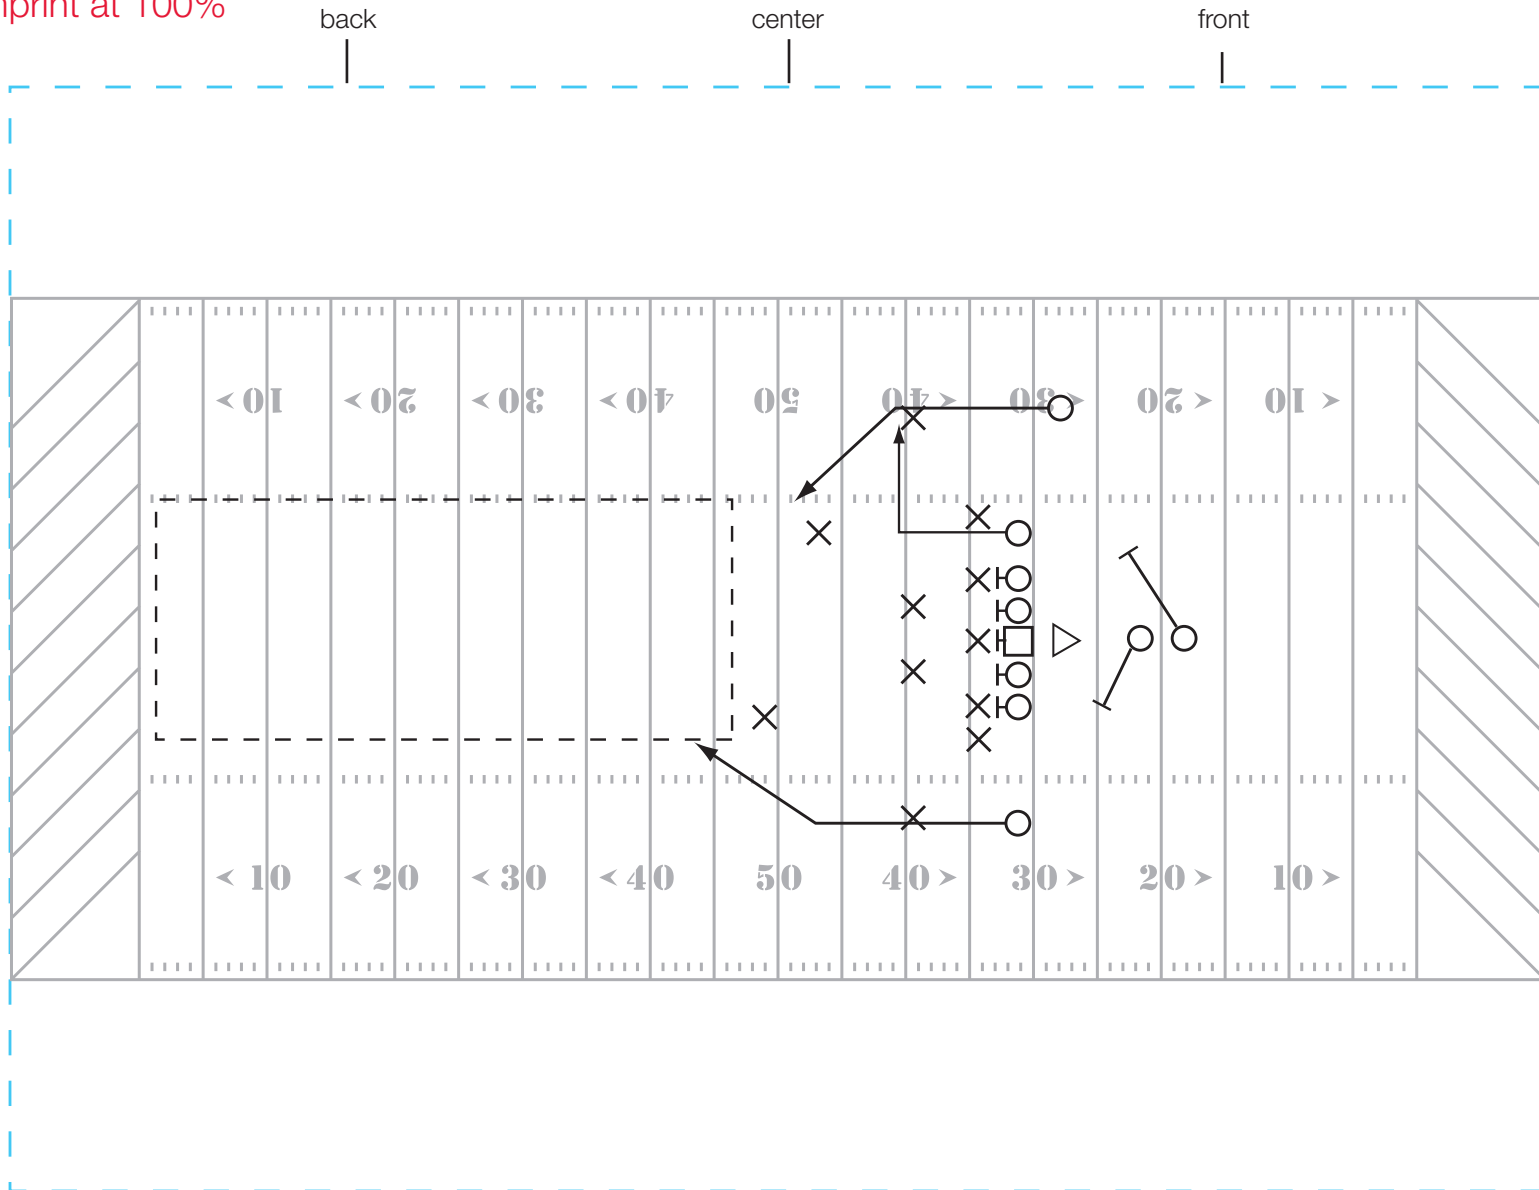

design template

design #801

24 oz aluminum classic

imprint at 100%

AVAILABLE BOTTLE IMPRINT AREA (DASHED BLUE LINE) = 5.75"H X 8"W

AVAILABLE LOGO IMPRINT AREA (DASHED BLACK LINE) = 1.25"H X 3"W

ALTERING COLORS:
PLEASE DESIGNATE PMS # TO CORRESPONDING COLOR #.
PLEASE DO NOT CHANGE AMOUNT OF COLORS IN DESIGN

white
 (color #1)
 black
 (color #2)

NOT A PROOF. FOR CONCEPT PURPOSES ONLY.

item#: