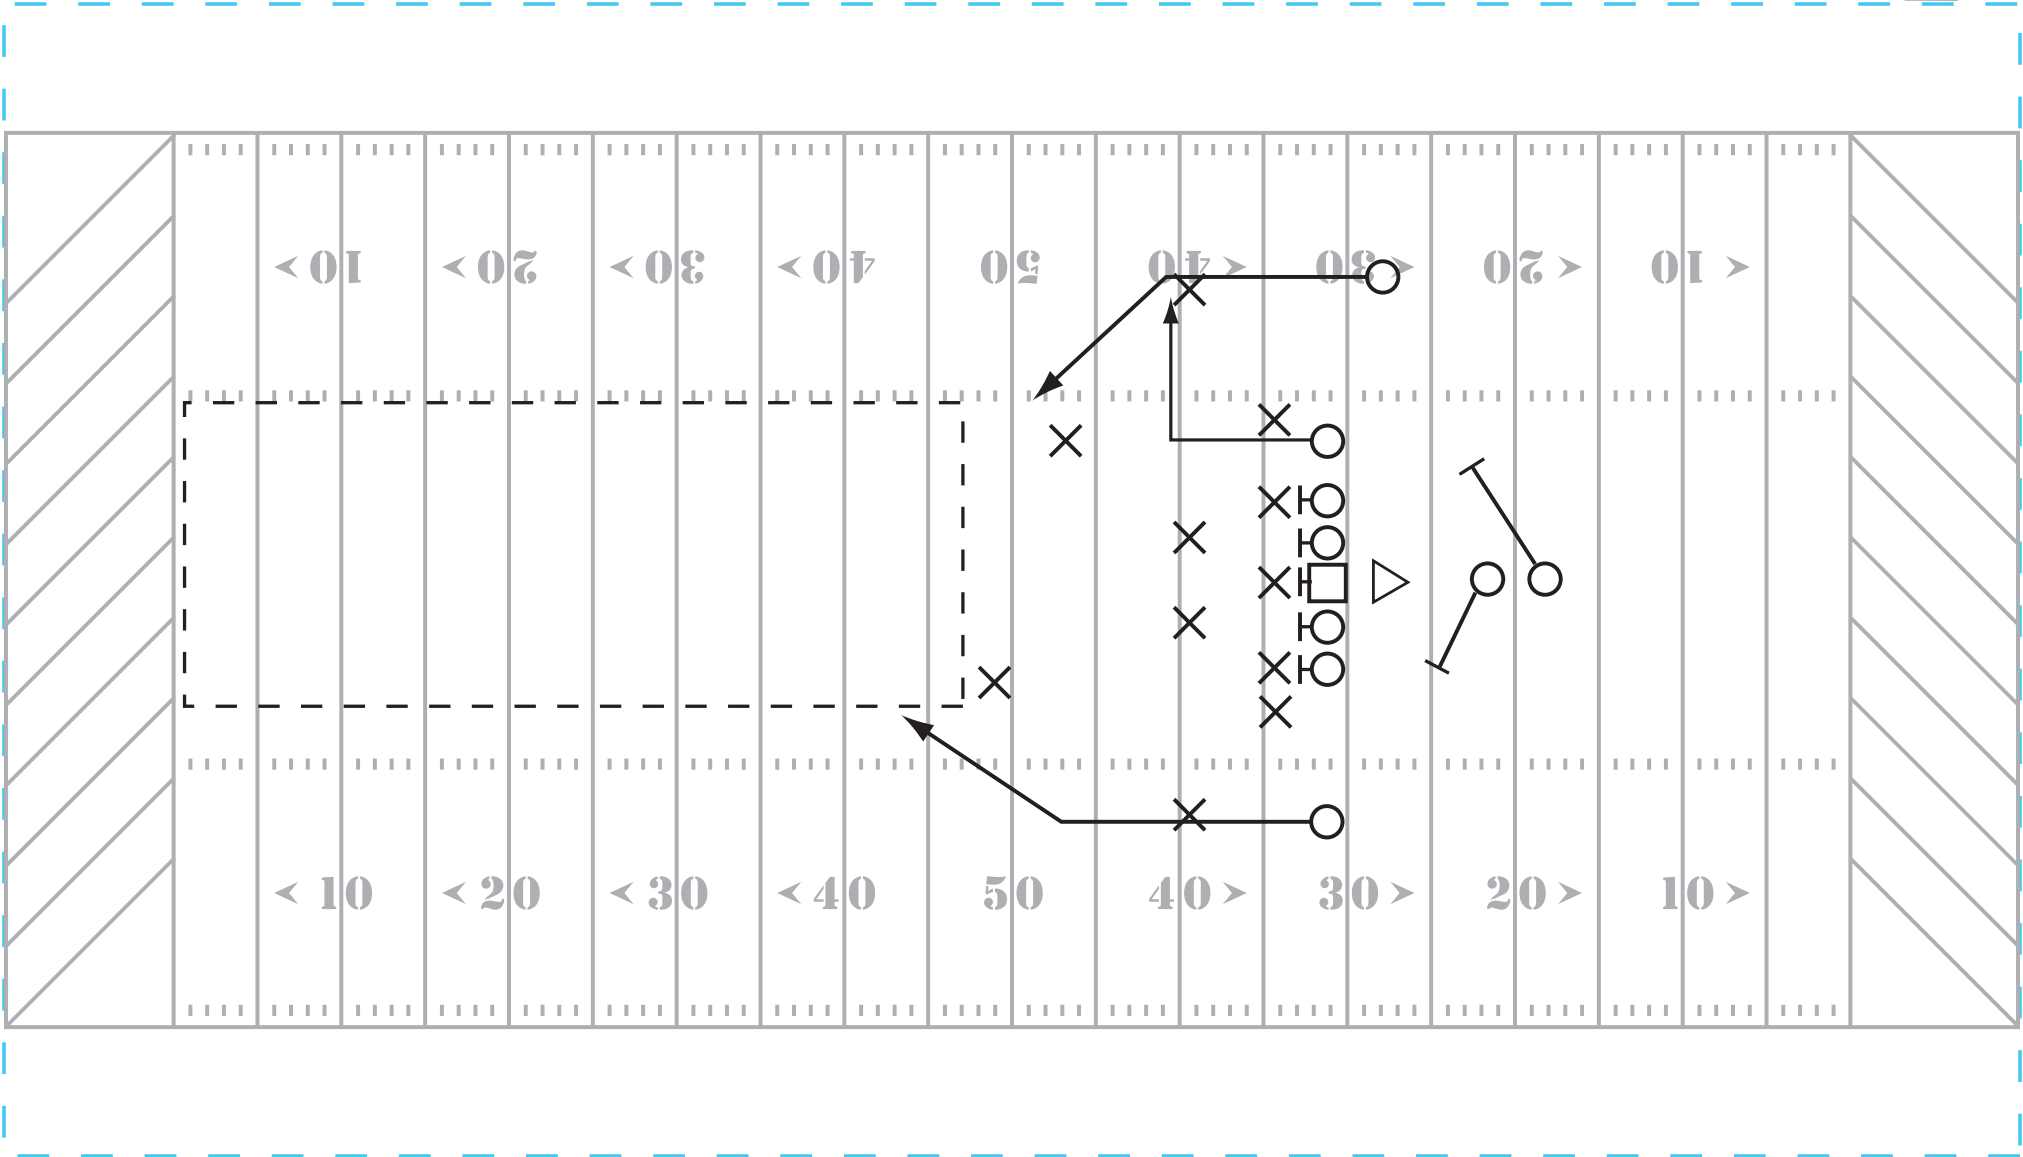

design template

imprint at 100%

design #801

44oz bolt

back

center

front

AVAILABLE BOTTLE IMPRINT AREA (DASHED BLUE LINE) = 6"H X 10.5"W

AVAILABLE LOGO IMPRINT AREA (DASHED BLACK LINE) = 1.581"H X 4.054"W

ALTERING COLORS:
PLEASE DESIGNATE PMS # TO CORRESPONDING COLOR #.
PLEASE DO NOT CHANGE AMOUNT OF COLORS IN DESIGN

white
 (color #1)
 black
 (color #2)