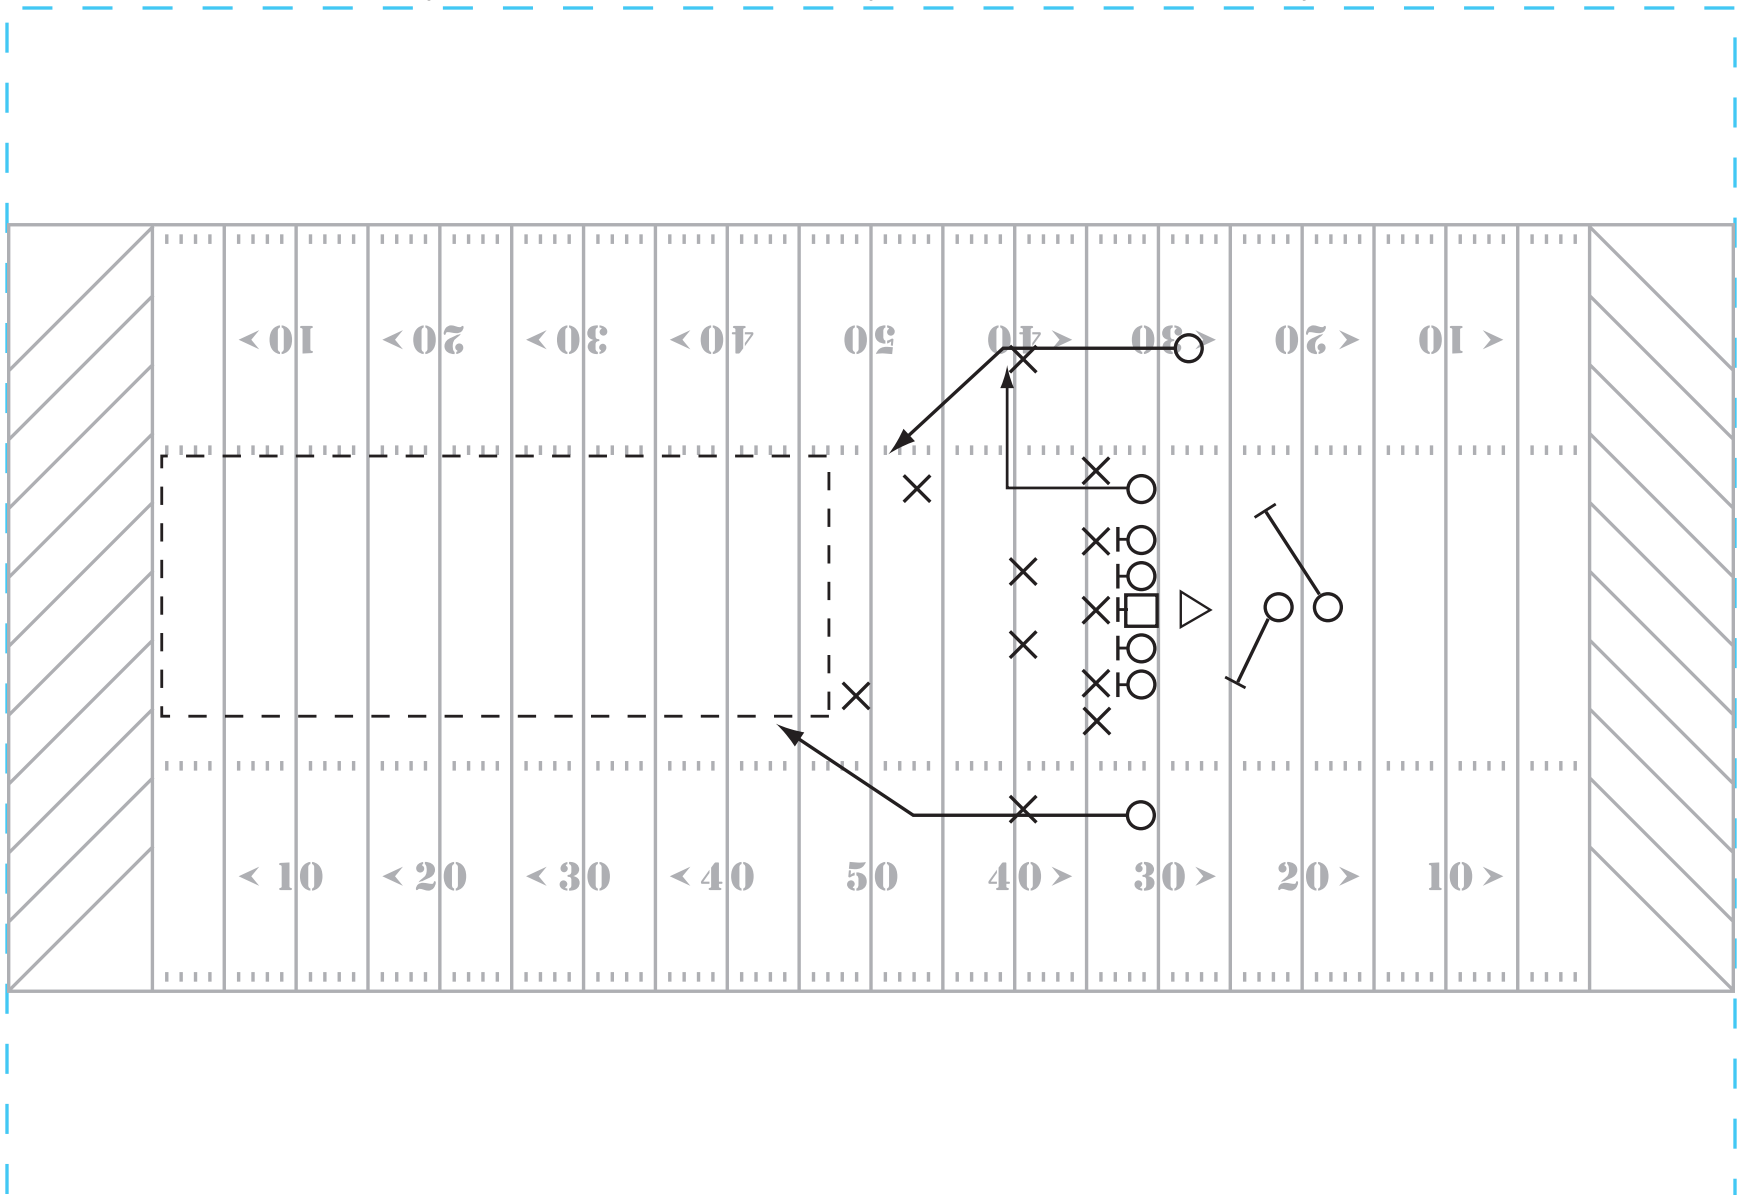

design template

imprint at 100%

design #801

34oz classic

back

center

front

AVAILABLE BOTTLE IMPRINT AREA (DASHED BLUE LINE) = 6.25"H X 9"W

AVAILABLE LOGO IMPRINT AREA (DASHED BLACK LINE) = 1.355"H X 3.474"W

ALTERING COLORS:
PLEASE DESIGNATE PMS # TO CORRESPONDING COLOR #.
PLEASE DO NOT CHANGE AMOUNT OF COLORS IN DESIGN

white
(color #1)

black
(color #2)